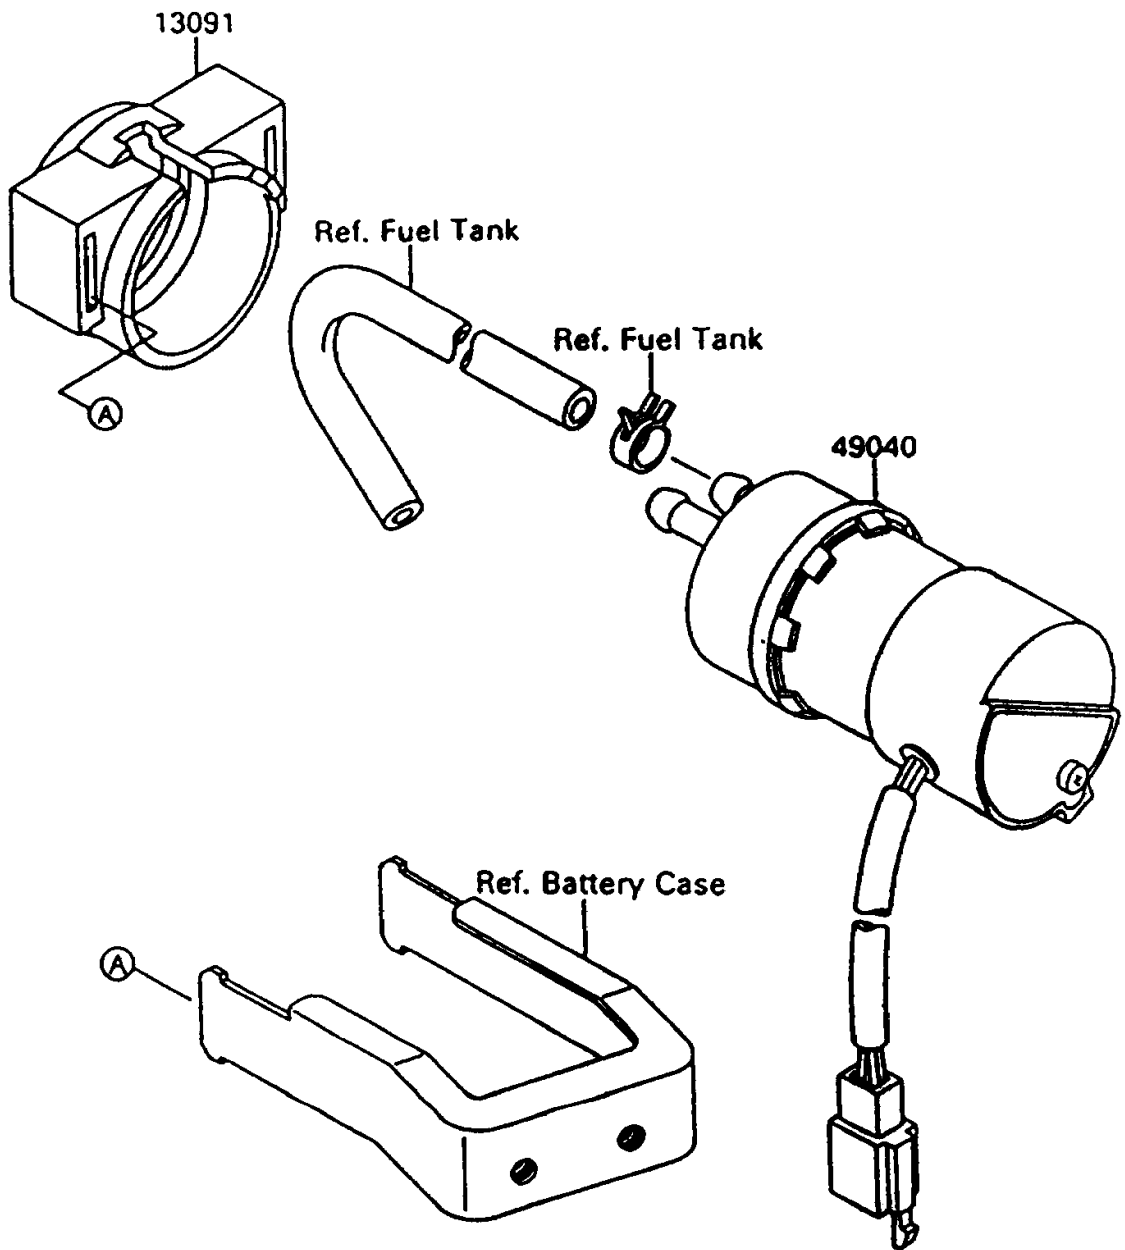

1996 Vulcan 1500 L PARTS DIAGRAM

Fuel Pump

E1520

1996 Vulcan 1500 L PARTS LIST

Fuel Pump

ITEM NAME	PART NUMBER	QUANTITY
HOLDER (Ref # 13091)	13091-1512	1
PUMP-FUEL (Ref # 49040)	49040-1063	1