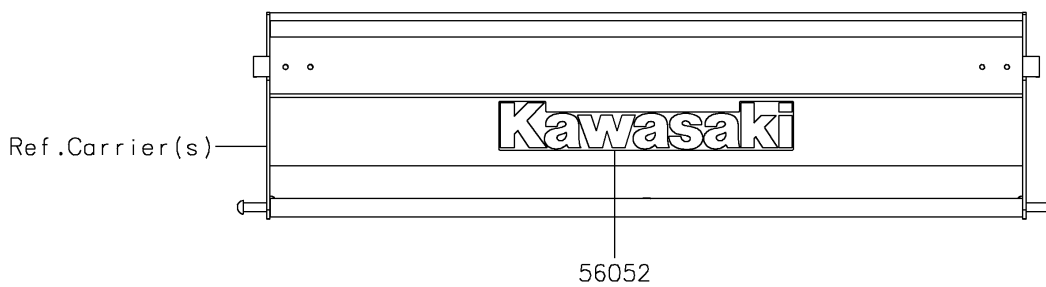

2023 MULE SX™ PARTS DIAGRAM

Decals

F2861

2023 MULE SX™ PARTS LIST

Decals

ITEM NAME	PART NUMBER	QUANTITY
MARK,KAWASAKI (Ref # 56052)	56052-1809	3
MARK,FR FENDER,MULE SX (Ref # 56054)	56054-2063	2