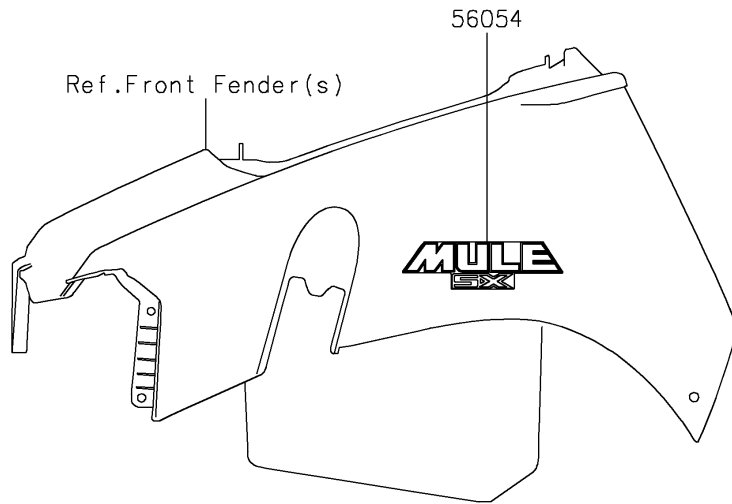

2023 MULE SX™ PARTS DIAGRAM

Decals

F2861

2023 MULE SX™ PARTS LIST

Decals

ITEM NAME	PART NUMBER	QUANTITY
MARK,KAWASAKI (Ref # 56052)	56052-1809	3
MARK,FR FENDER,MULE SX (Ref # 56054)	56054-2063	2