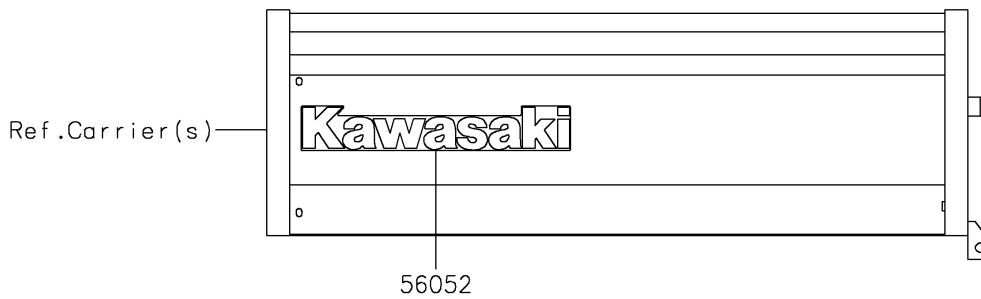

2023 MULE SX™ PARTS DIAGRAM

Decals

F2861

2023 MULE SX™ PARTS LIST

Decals

ITEM NAME	PART NUMBER	QUANTITY
MARK,KAWASAKI (Ref # 56052)	56052-1809	3
MARK,FR FENDER,MULE SX (Ref # 56054)	56054-2063	2