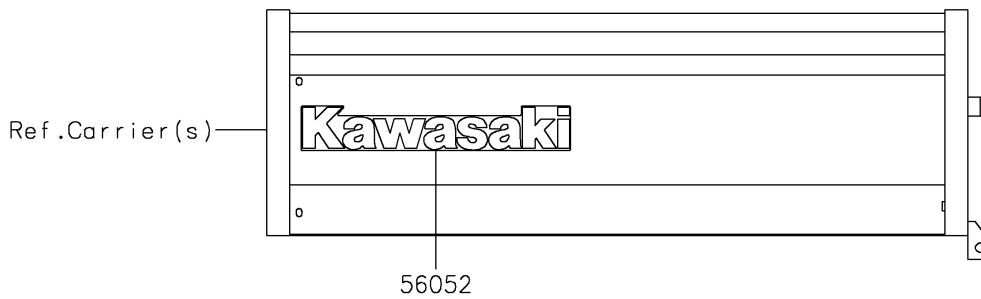

2022 MULE SX™ PARTS DIAGRAM

Decals

F2861

2022 MULE SX™ PARTS LIST

Decals

ITEM NAME	PART NUMBER	QUANTITY
MARK,KAWASAKI (Ref # 56052)	56052-1809	3
MARK,FR FENDER,MULE SX (Ref # 56054)	56054-2063	2