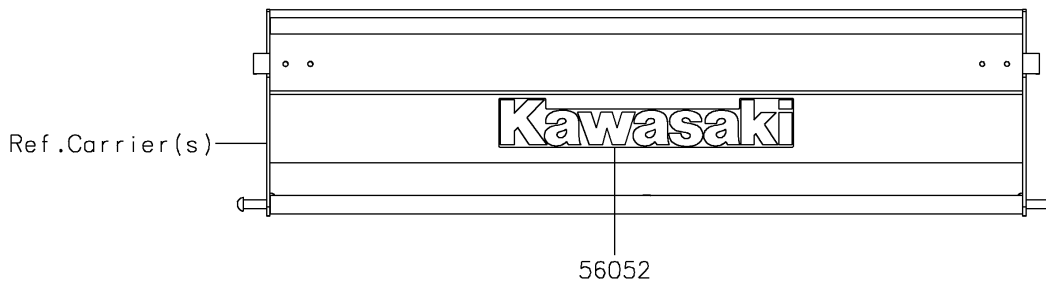

2022 MULE SX™ PARTS DIAGRAM

Decals

F2861

2022 MULE SX™ PARTS LIST

Decals

ITEM NAME	PART NUMBER	QUANTITY
MARK,KAWASAKI (Ref # 56052)	56052-1809	3
MARK,FR FENDER,MULE SX (Ref # 56054)	56054-2063	2