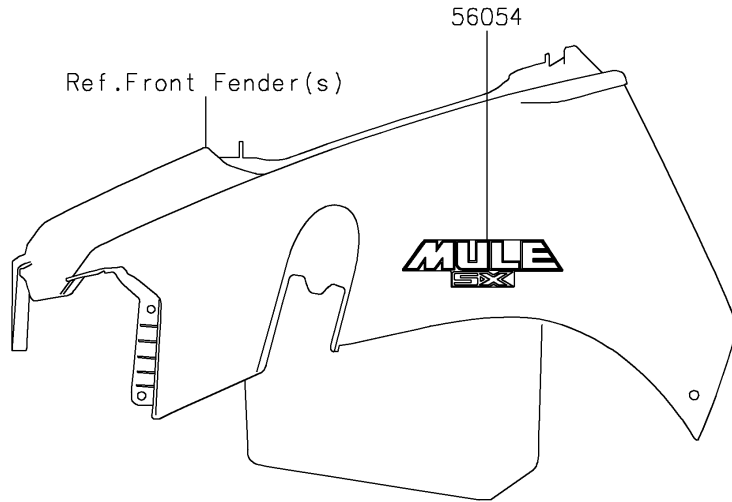

2022 MULE SX™ PARTS DIAGRAM

Decals

F2861

2022 MULE SX™ PARTS LIST

Decals

ITEM NAME	PART NUMBER	QUANTITY
MARK,KAWASAKI (Ref # 56052)	56052-1809	3
MARK,FR FENDER,MULE SX (Ref # 56054)	56054-2063	2