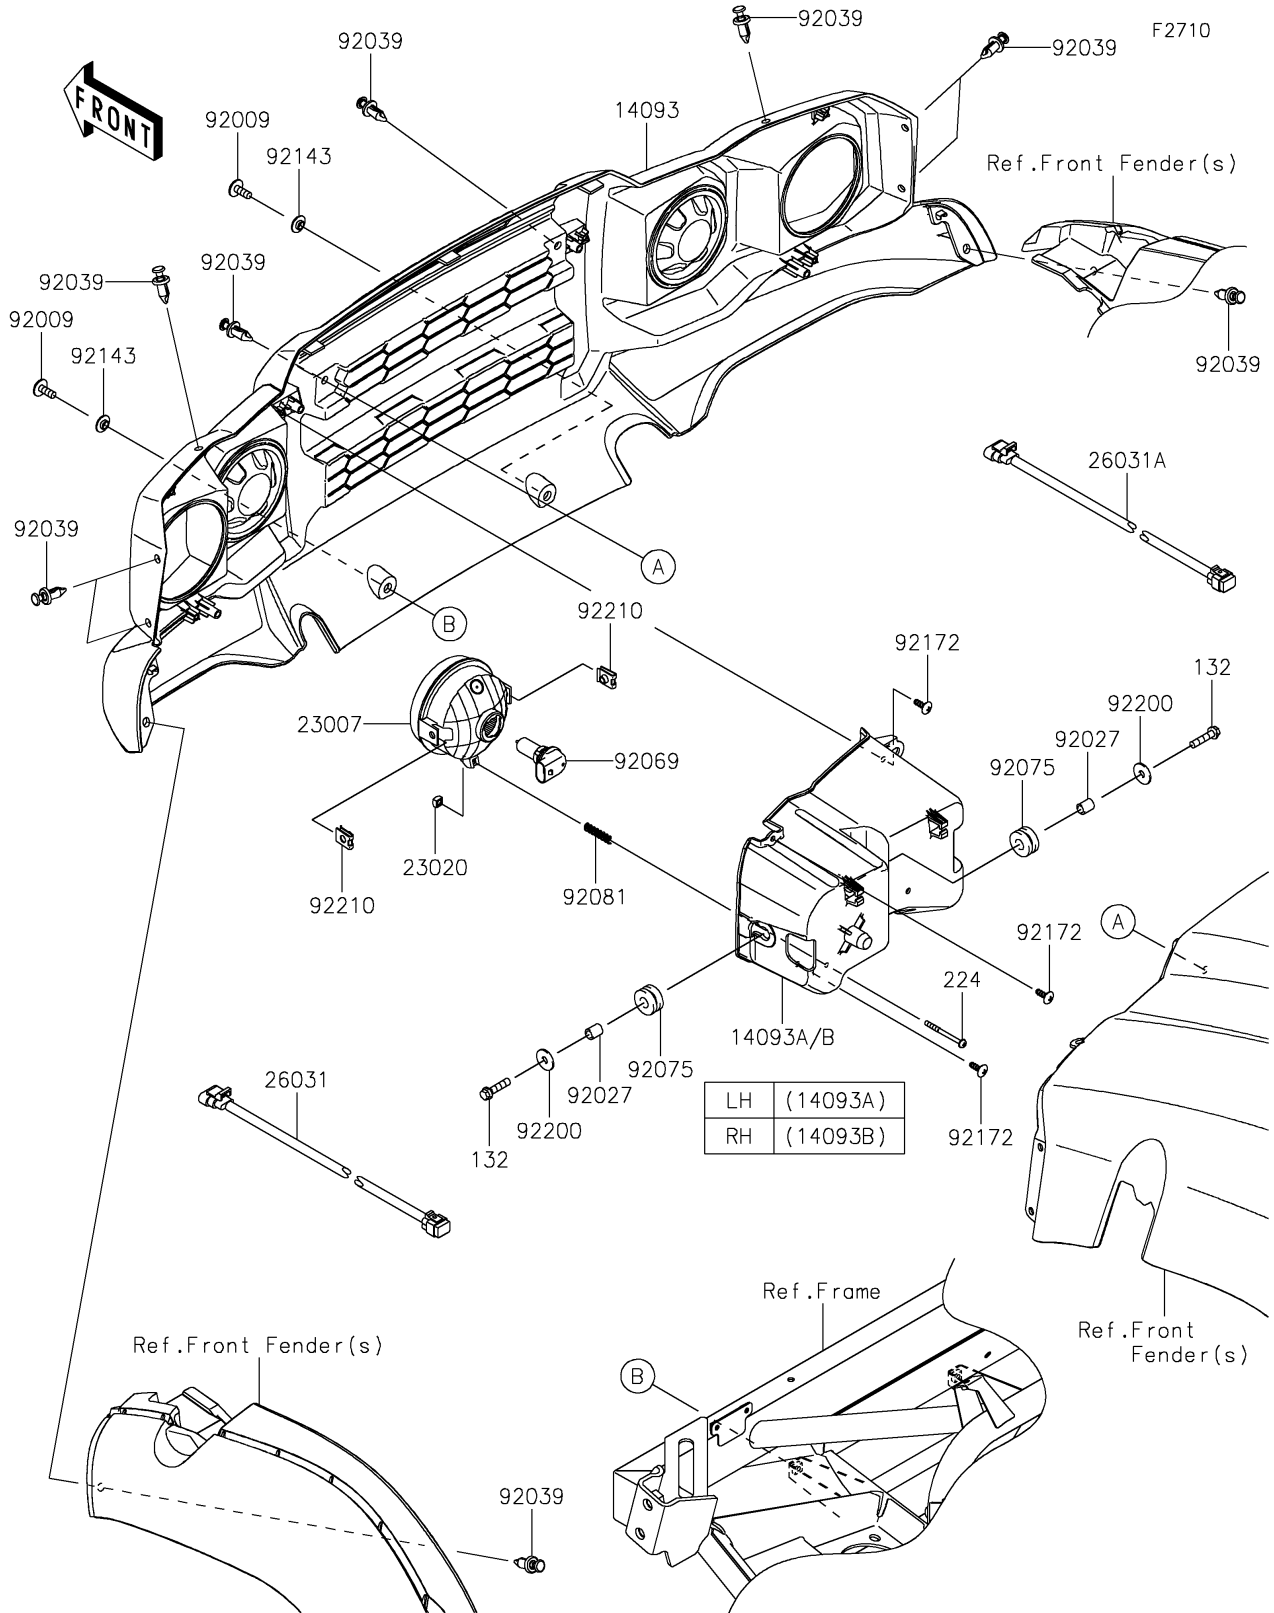

2021 MULE SX™ PARTS DIAGRAM

Headlight(s)

2021 MULE SX™ PARTS LIST

Headlight(s)

ITEM NAME	PART NUMBER	QUANTITY
COVER,FR GRILL (Ref # 14093)	14093-0392	1
COVER,HEAD LAMP,LH (Ref # 14093A)	14093-0394	1
COVER,HEAD LAMP,RH (Ref # 14093B)	14093-0395	1
LENS-COMP,HEAD LAMP (Ref # 23007)	23007-0220	2
NUT,4MM,FOCUS ADJUST (Ref # 23020)	23020-018	2
HARNESS,HEAD LAMP,LH (Ref # 26031)	26031-2384	1
HARNESS,HEAD LAMP,RH (Ref # 26031A)	26031-2385	1
SCREW,6X16 (Ref # 92009)	92009-1621	2
COLLAR,6.8X10X12 (Ref # 92027)	92027-162	4
RIVET (Ref # 92039)	92039-0776	10
BULB,12V 35/35W (Ref # 92069)	92069-0102	2
DAMPER,10X24X12 (Ref # 92075)	92075-1690	4
SPRING,FOCUS ADJUST (Ref # 92081)	92081-1896	2
COLLAR (Ref # 92143)	92143-1087	2
SCREW,TAPPING,5X14 (Ref # 92172)	92172-0265	6
WASHER,6.5X20X1.6 (Ref # 92200)	92200-0283	4
NUT (Ref # 92210)	92210-1125	4
BOLT-FLANGED-SMALL,6X25 (Ref # 132)	132BA0625	4
SCREW-PAN-WP-CROS,4X45 (Ref # 224)	224AA0445	2