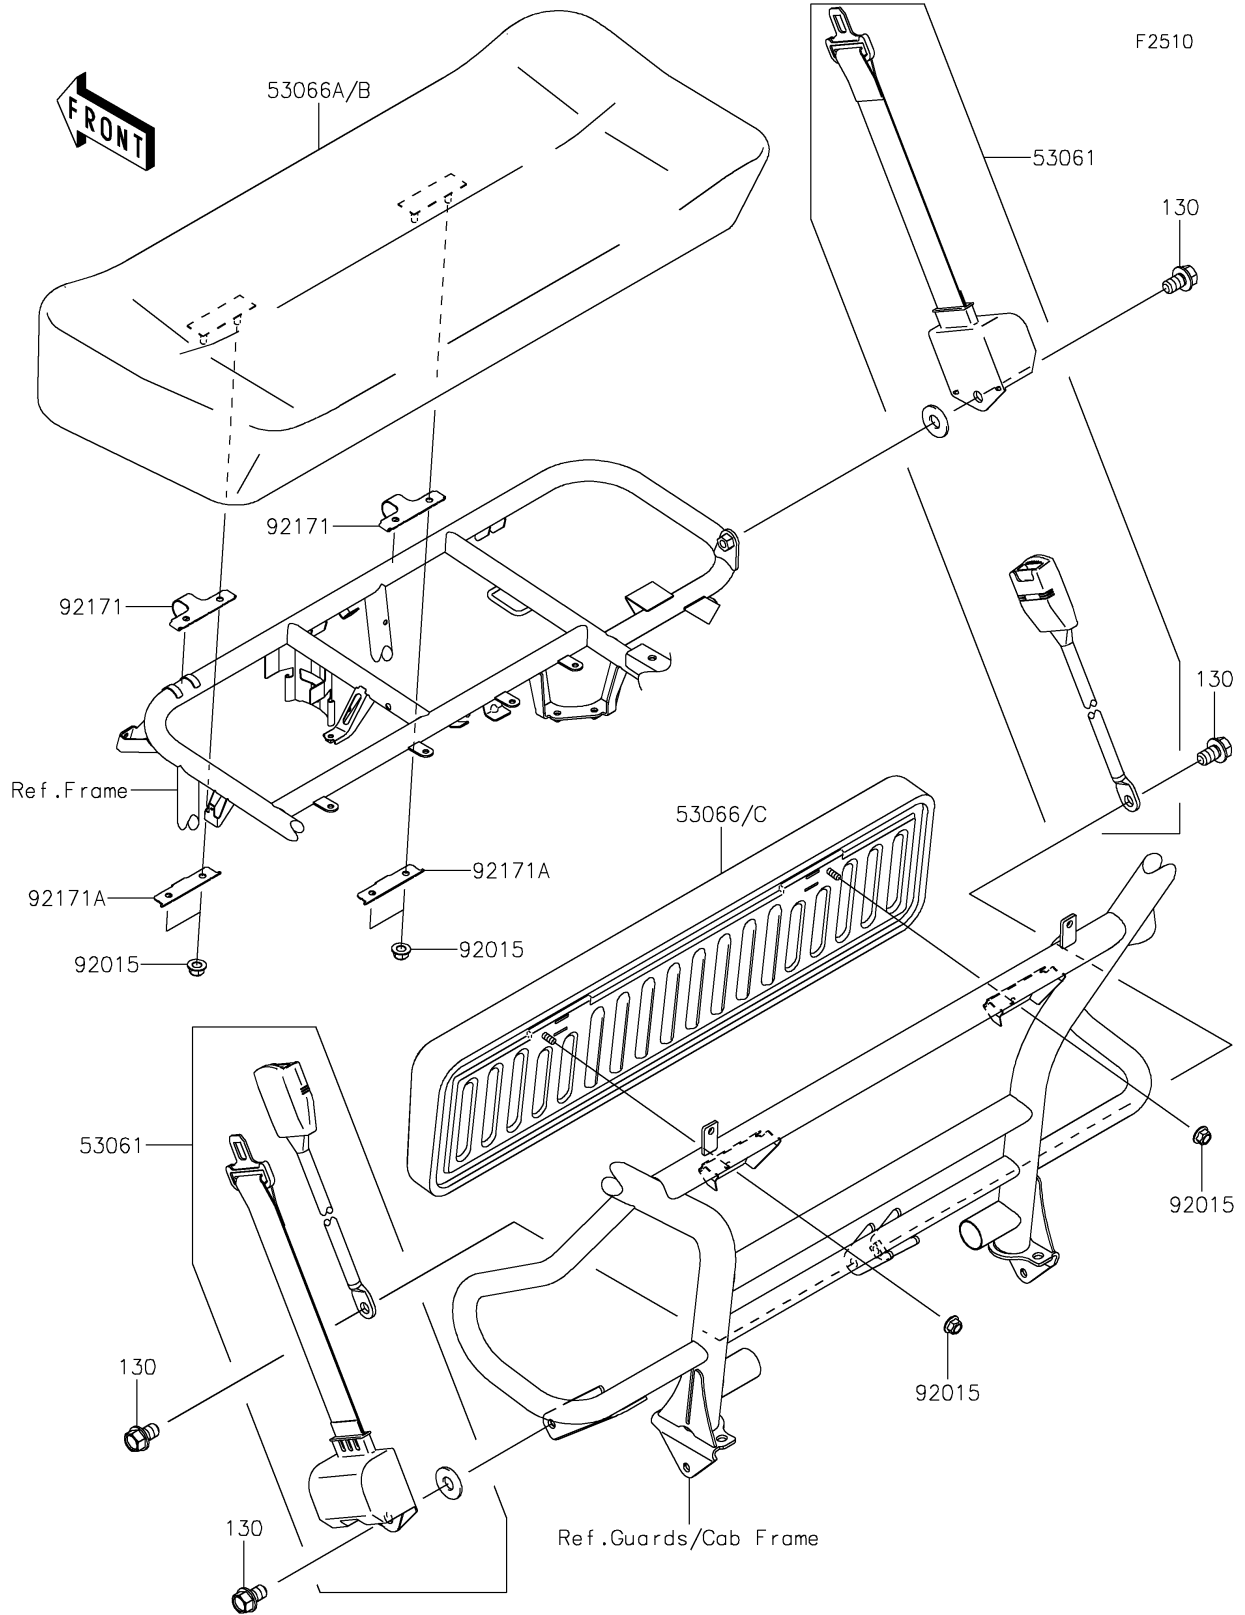

# 2022 MULE SX™ PARTS DIAGRAM

Seat

## 2022 MULE SX™ PARTS LIST

### Seat

ITEM NAME	PART NUMBER	QUANTITY
BELT-SEAT (Ref # 53061)	53061-0050	2
SEAT-ASSY,BACK,BLACK (Ref # 53066)	53066-0738-MA	1
SEAT-ASSY,CUSHION,BLACK (Ref # 53066A)	53066-0749-MA	1
NUT,FLANGED,LOCK,8MM (Ref # 92015)	92015-1668	6
CLAMP (Ref # 92171)	92171-0441	2
CLAMP (Ref # 92171A)	92171-0442	2
BOLT-FLANGED,12X20 (Ref # 130)	130BA1220	4