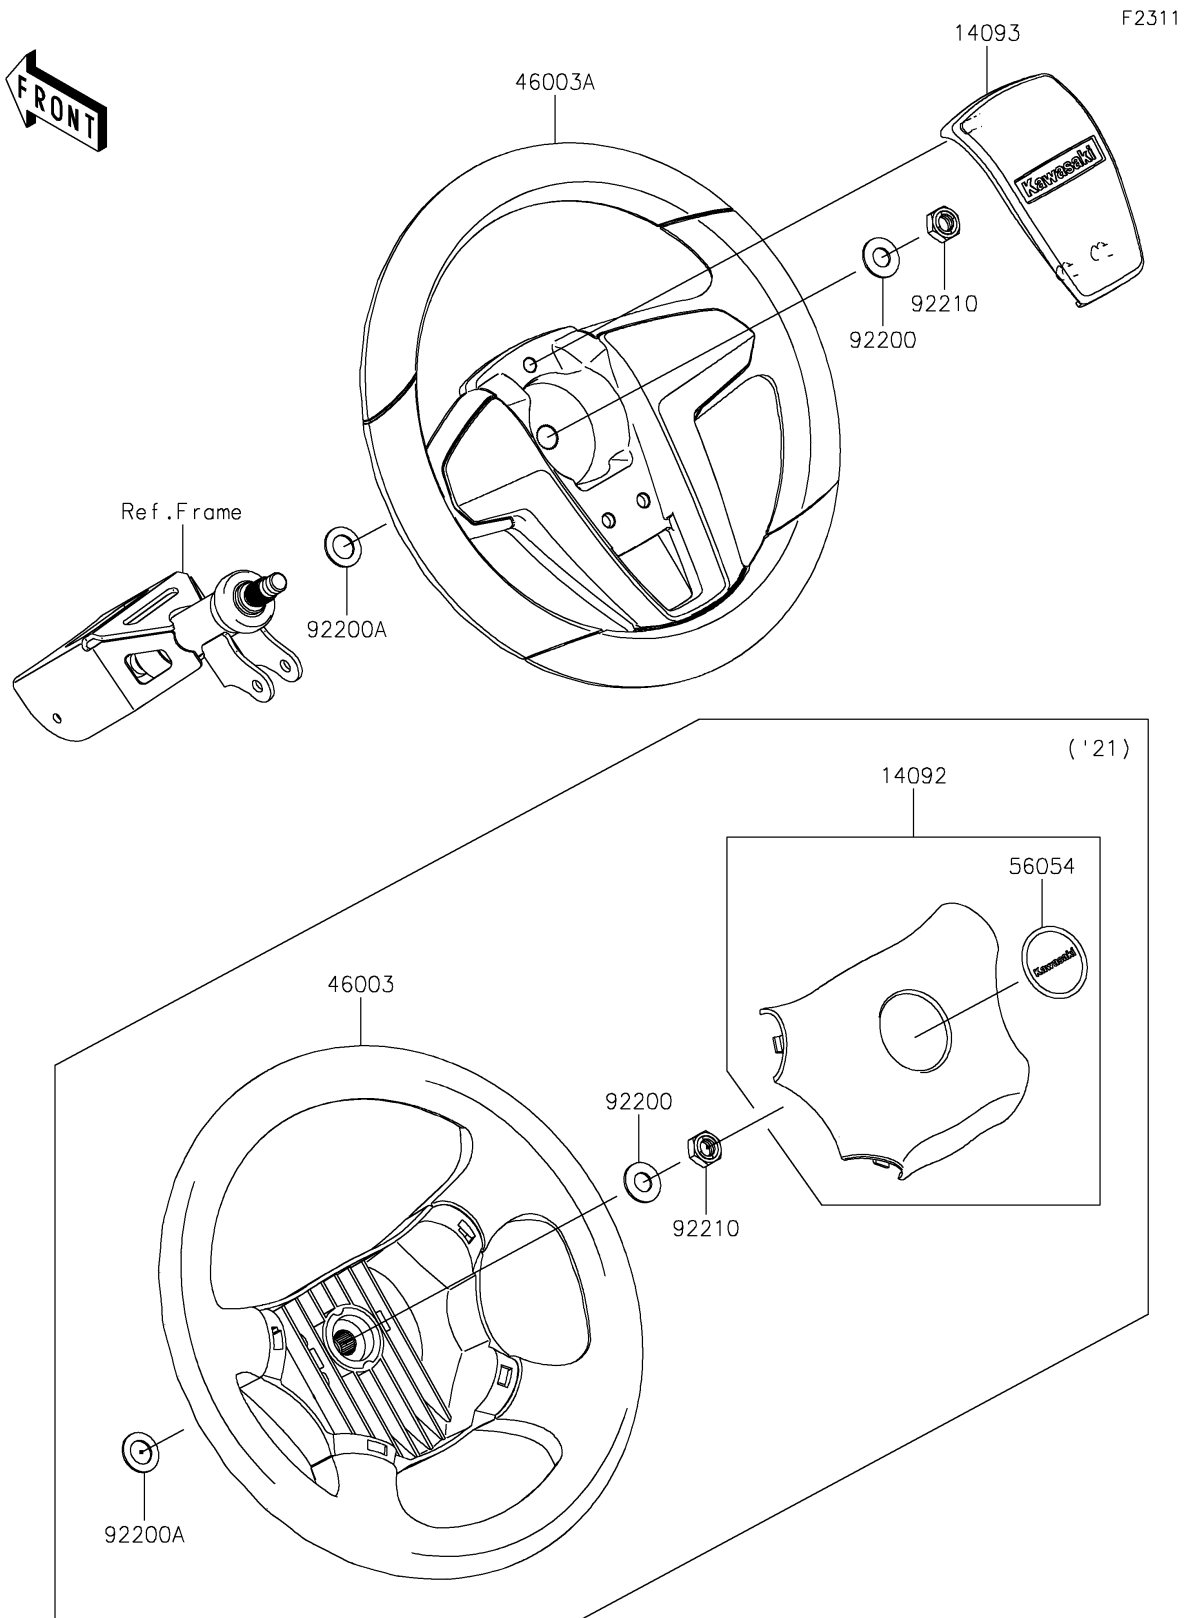

2023 MULE SX™

PARTS DIAGRAM

Steering Wheel

2023 MULE SX™

PARTS LIST

Steering Wheel

ITEM NAME	PART NUMBER	QUANTITY
COVER,HORN SWITCH (Ref # 14093)	14093-1144	1
HANDLE (Ref # 46003A)	46003-0808	1
WASHER,12.1X25X1.6 (Ref # 92200)	92200-0455	1
WASHER,15X25X1.6 (Ref # 92200A)	92200-0460	1
NUT,LOCK,12MM (Ref # 92210)	92210-1249	1