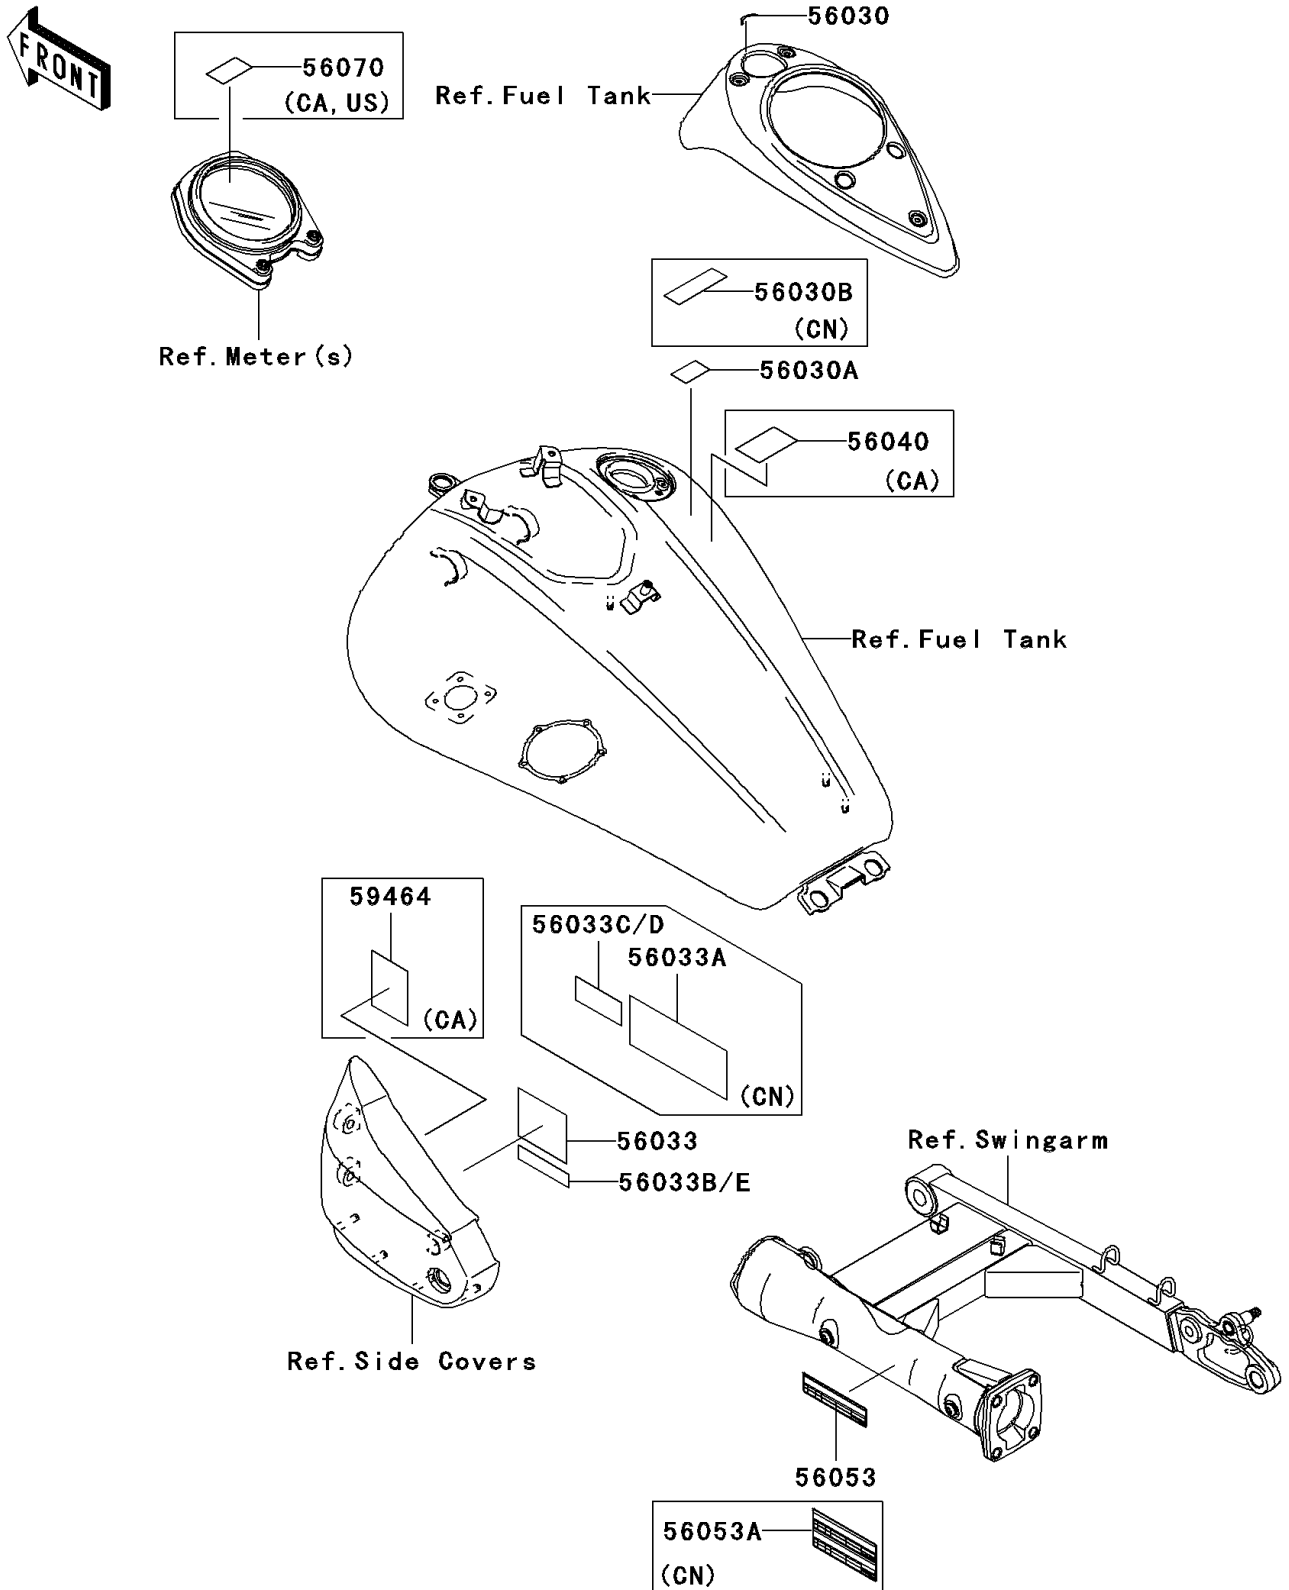

2008 Vulcan® 1600 Classic PARTS DIAGRAM

Labels

F2860

2008 Vulcan® 1600 Classic PARTS LIST

Labels

ITEM NAME	PART NUMBER	QUANTITY
LABEL,IGNITION (Ref # 56030)	56030-0013	1
LABEL,GASOLINE (Ref # 56030A)	56030-1177	1
LABEL-MANUAL,DAILY SAFETY (Ref # 56033)	56033-0011	1
LABEL-MANUAL,OIL&OIL FILTER (Ref # 56033B)	56033-0164	1
LABEL-SPECIFICATION,TIRE&LOAD (Ref # 56053)	56053-0037	1
LABEL-WARNING,BREAK IN COUTION (Ref # 56070)	56070-0008	1