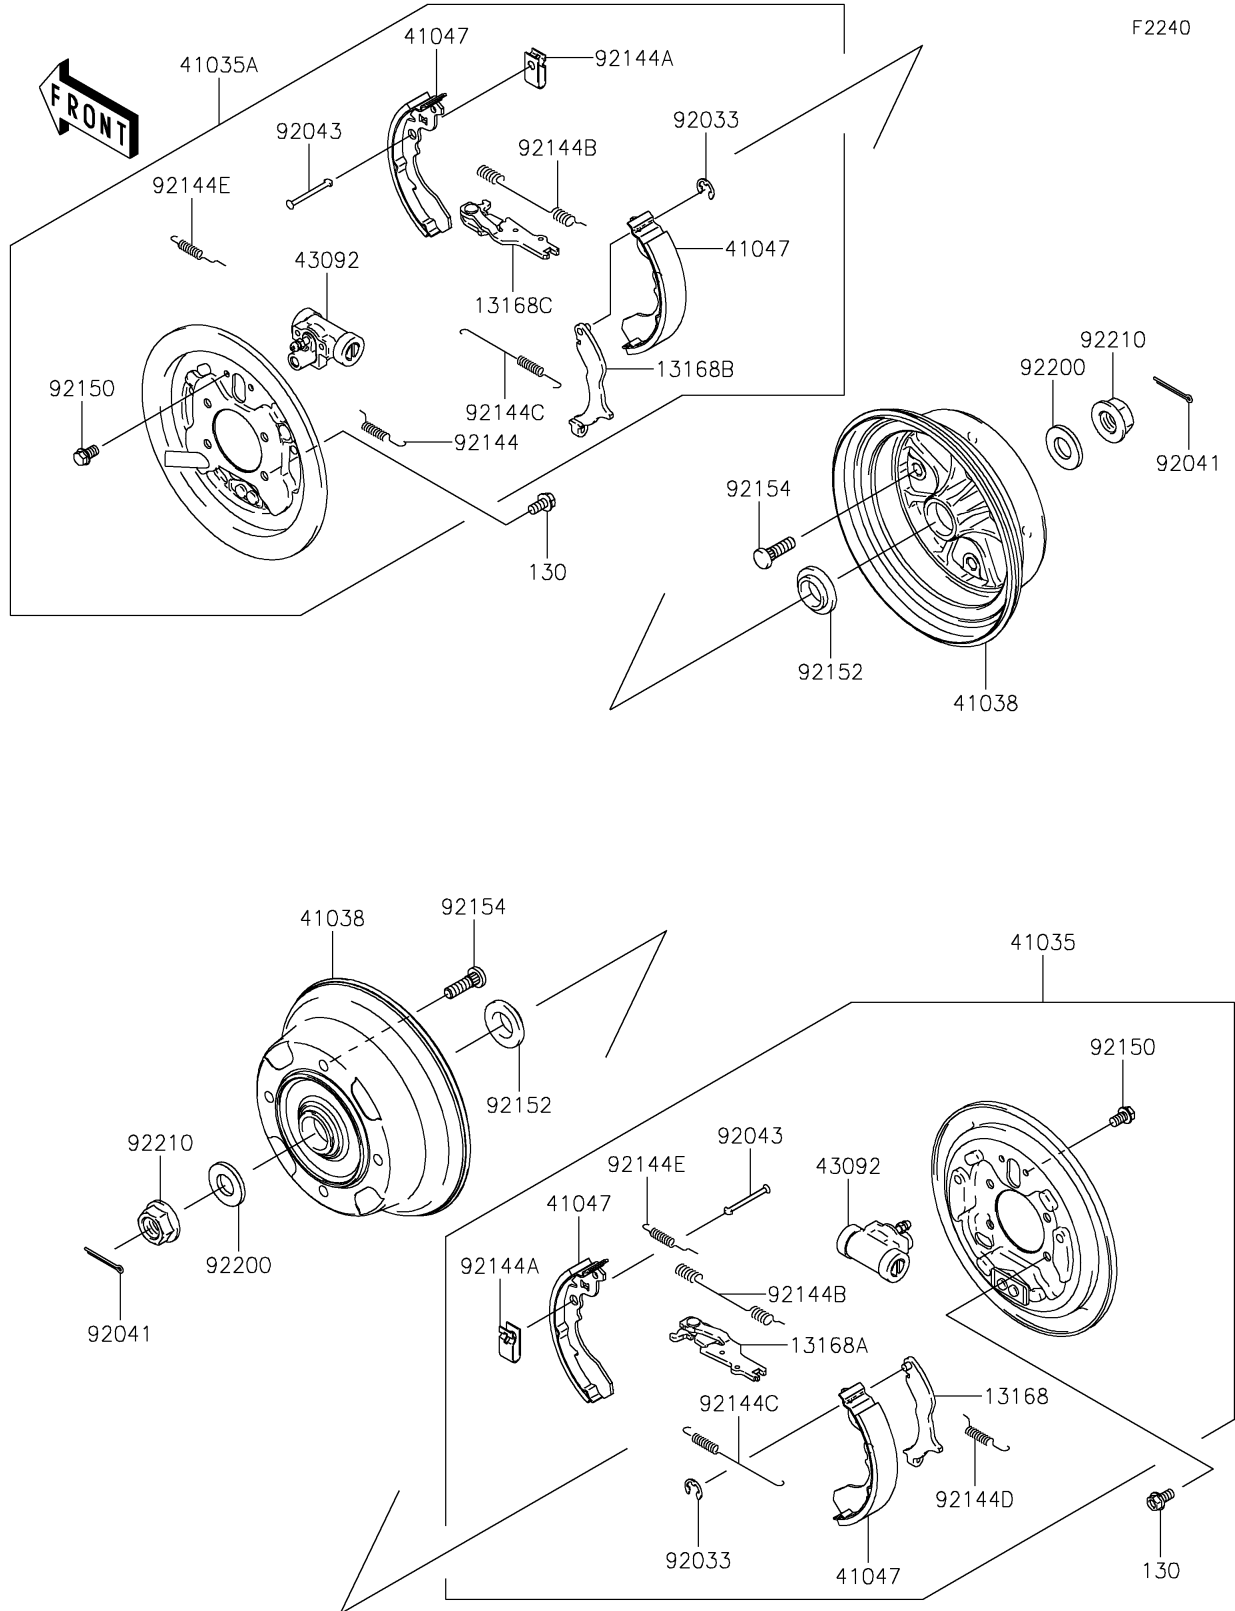

2023 MULE SX™ PARTS DIAGRAM

Rear Hubs/Brakes

2023 MULE SX™ PARTS LIST

Rear Hubs/Brakes

ITEM NAME	PART NUMBER	QUANTITY
LEVER,BRAKE,LH (Ref # 13168)	13168-0065	1
LEVER,BRAKE,LH (Ref # 13168A)	13168-0066	1
LEVER,BRAKE,RH (Ref # 13168B)	13168-0067	1
LEVER,BRAKE,RH (Ref # 13168C)	13168-0068	1
PANEL-ASSY-BRAKE,RR,LH (Ref # 41035)	41035-0751	1
PANEL-ASSY-BRAKE,RR,RH (Ref # 41035A)	41035-0752	1
DRUM,REAR BRAKE (Ref # 41038)	41038-0583	2
SHOE-ASSY-BRAKE,RR (Ref # 41047)	41047-1052	4
CYLINDER,BRAKE (Ref # 43092)	43092-0004	2
RING-SNAP (Ref # 92033)	92033-1279	2
COTTER,4.0X35 (Ref # 92041)	92041-1053	2
PIN,SHOE HOLD (Ref # 92043)	92043-1460	4
SPRING,RH (Ref # 92144)	92144-1608	1
SPRING,SHOE HOLD (Ref # 92144A)	92144-1609	4
SPRING,RETURN,UPP (Ref # 92144B)	92144-1612	2
SPRING,RETURN,LWR (Ref # 92144C)	92144-1613	2
SPRING,LH (Ref # 92144D)	92144-1614	1
SPRING (Ref # 92144E)	92144-1615	2
BOLT,FLANGED,6X10 (Ref # 92150)	92150-1664	4
COLLAR (Ref # 92152)	92152-0284	2
BOLT,10X34.6 (Ref # 92154)	92154-1482	8
WASHER,20.5X41.0X4.5 (Ref # 92200)	92200-1795	2
NUT,FLANGED,20MM (Ref # 92210)	92210-2093	2
BOLT-FLANGED,8X16 (Ref # 130)	130CA0816	8