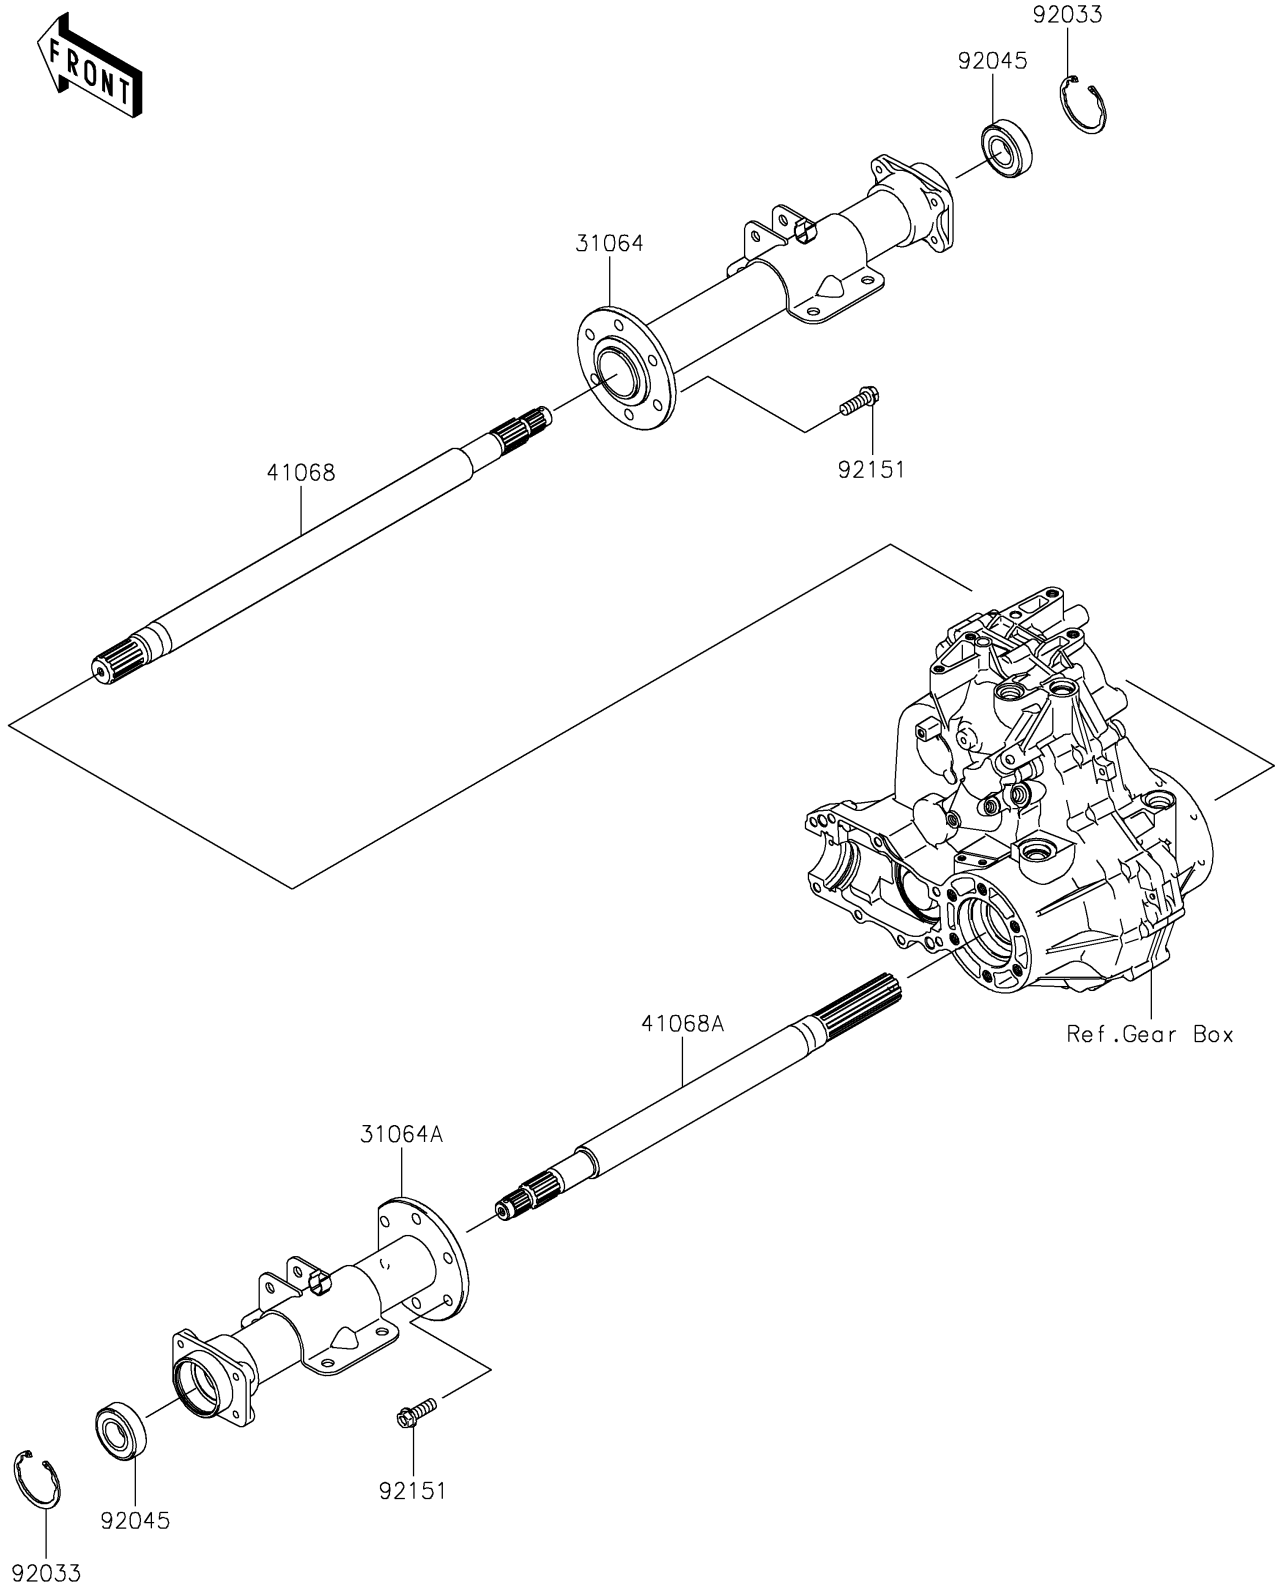

2022 MULE SX™ PARTS DIAGRAM

Rear Axle

E3133

2022 MULE SX™ PARTS LIST

Rear Axle

ITEM NAME	PART NUMBER	QUANTITY
PIPE-COMP,RH (Ref # 31064)	31064-0709	1
PIPE-COMP,LH (Ref # 31064A)	31064-0710	1
AXLE,RH (Ref # 41068)	41068-0036	1
AXLE,LH (Ref # 41068A)	41068-0037	1
RING-SNAP (Ref # 92033)	92033-2149	2
BEARING-BALL,6205A26DDU2 (Ref # 92045)	92045-0044	2
BOLT,10X28 (Ref # 92151)	92151-2142	12