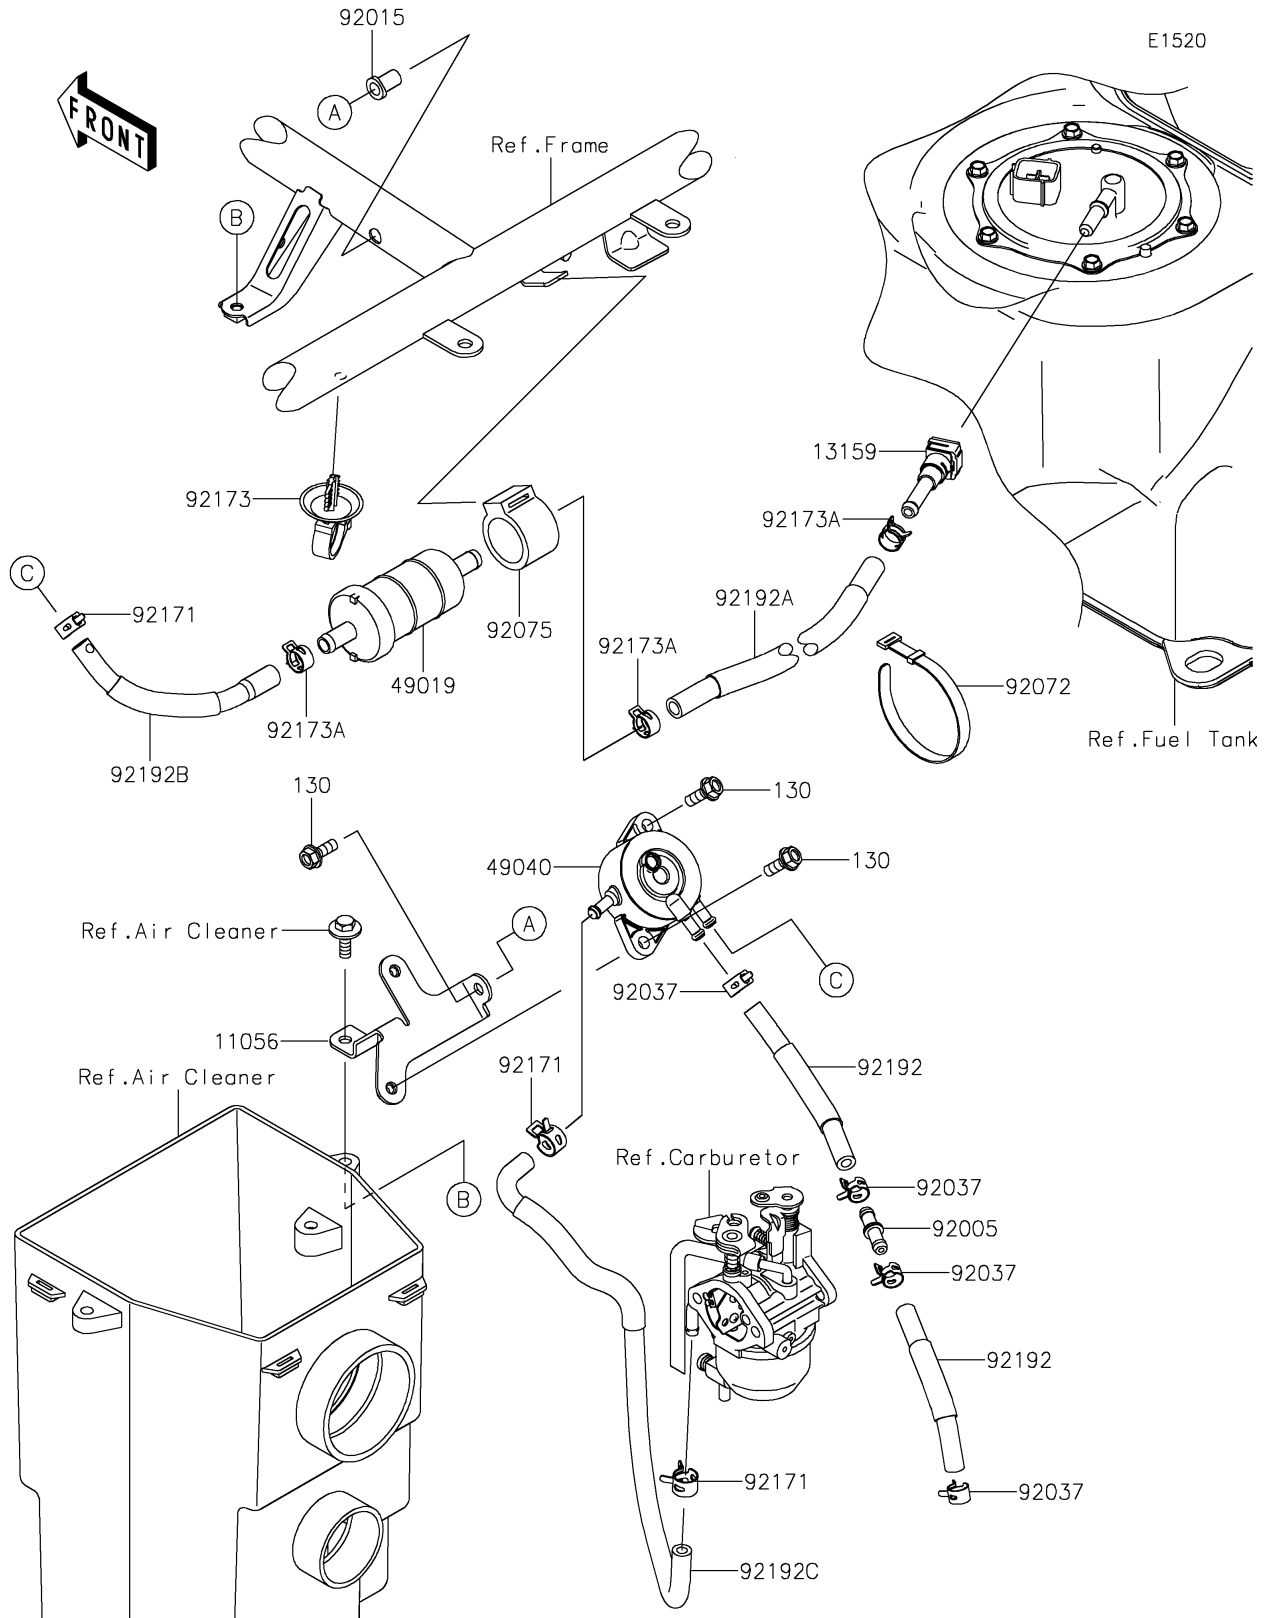

2021 MULE SX™

PARTS DIAGRAM

Fuel Pump

2021 MULE SX™

PARTS LIST

Fuel Pump

ITEM NAME

PART NUMBER

QUANTITY
