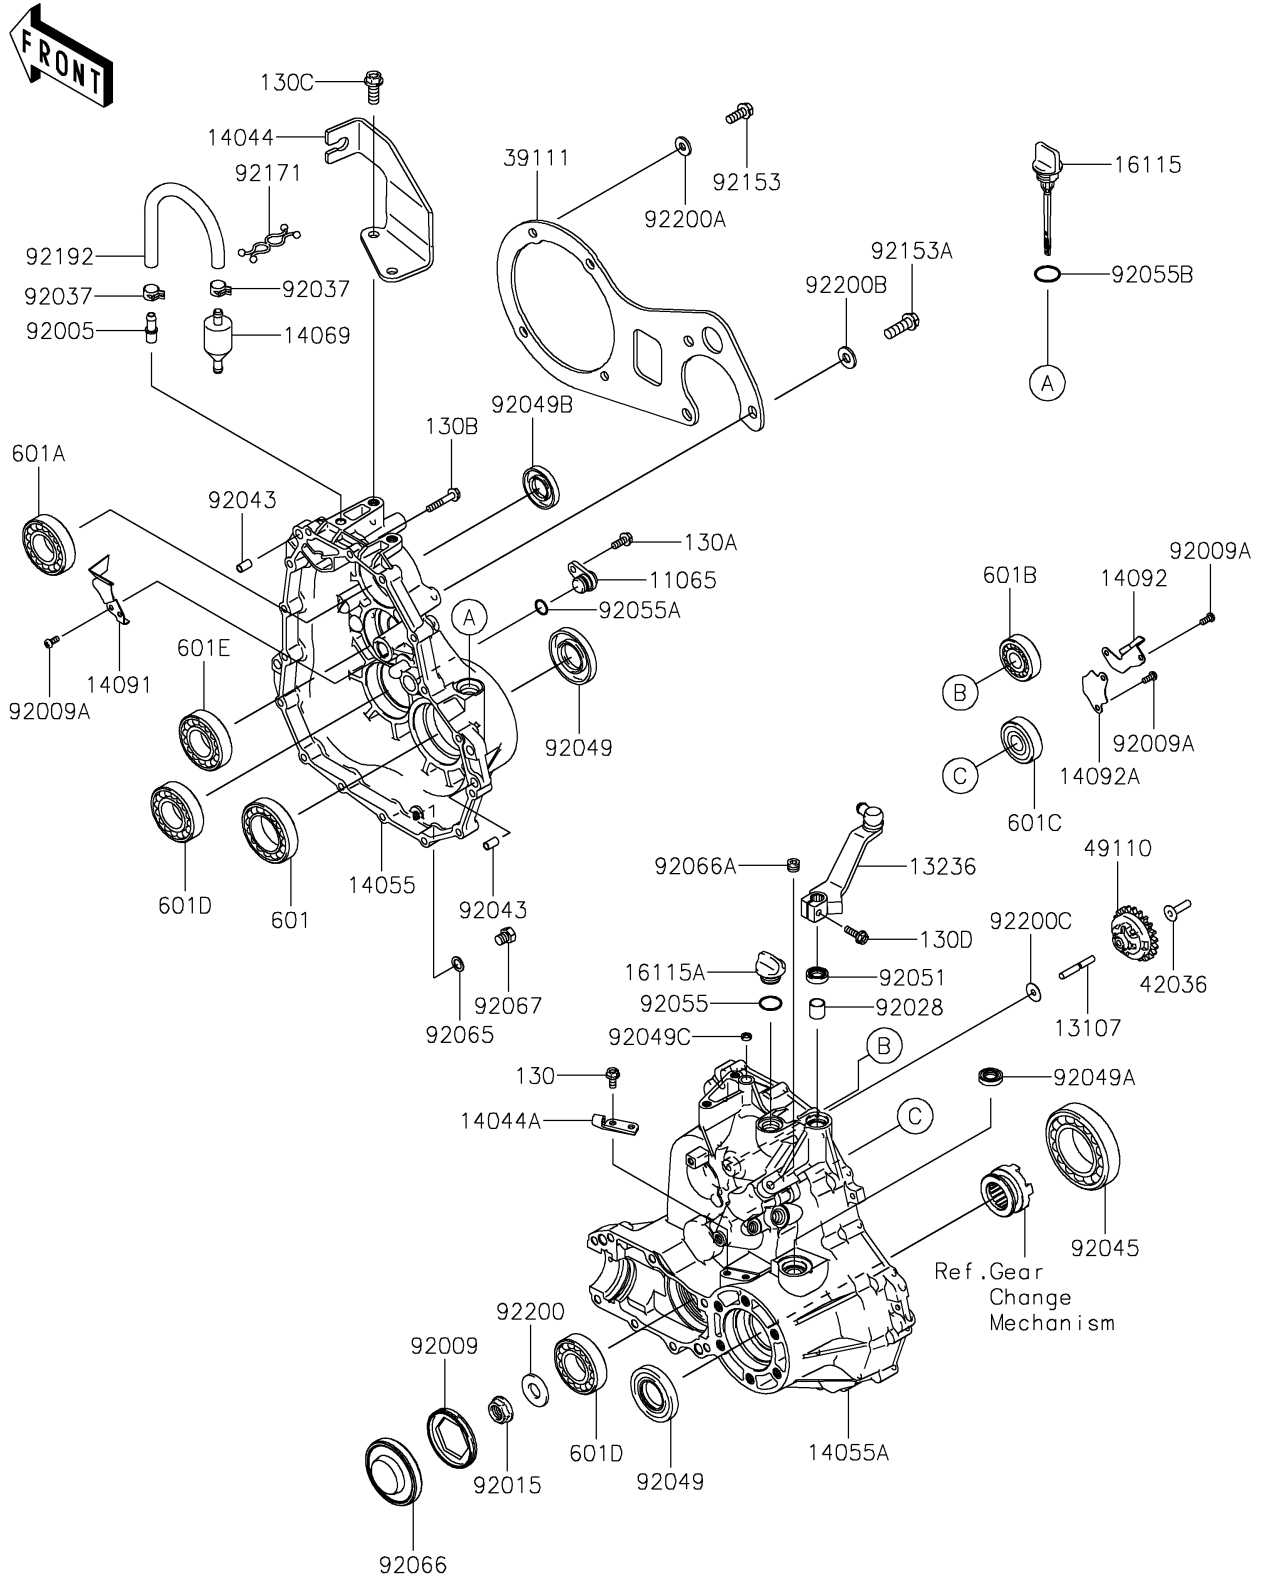

2022 MULE SX™ PARTS DIAGRAM

Gear Box

E1450

2022 MULE SX™ PARTS LIST

Gear Box

ITEM NAME	PART NUMBER	QUANTITY
CAP,GEAR CASE,RH (Ref # 11065)	11065-0062	1
SHAFT (Ref # 13107)	13107-2235	1
LEVER-COMP (Ref # 13236)	13236-0039	1
HOLDER-CABLE,SHIFT CONTROL (Ref # 14044)	14044-0005	1
HOLDER-CABLE,DIFF-LOCK (Ref # 14044A)	14044-0006	1
CASE-GEAR,RH (Ref # 14055)	14055-0008	1
CASE-GEAR,LH (Ref # 14055A)	14055-0013	1
BREATHER (Ref # 14069)	14069-1051	1
COVER (Ref # 14091)	14091-0394	1
COVER (Ref # 14092)	14092-0052	1
COVER (Ref # 14092A)	14092-0053	1
CAP-OIL FILLER (Ref # 16115)	16115-0015	1
CAP-OIL FILLER (Ref # 16115A)	16115-1053	1
ROD-TIE (Ref # 39111)	39111-0016	1
SLEEVE (Ref # 42036)	42036-2060	1
GOVERNOR-ASSY (Ref # 49110)	49110-0011	1
FITTING,BREATHER (Ref # 92005)	92005-1127	1
SCREW,64MM (Ref # 92009)	92009-1914	1
SCREW (Ref # 92009A)	92009-2308	6
NUT,16MM (Ref # 92015)	92015-1581	1
BUSHING (Ref # 92028)	92028-1347	1
CLAMP,TUBE (Ref # 92037)	92037-1505	2
PIN,6.2X8X14 (Ref # 92043)	92043-1263	2
BEARING-BALL,6210CM (Ref # 92045)	92045-1213	1
SEAL-OIL,HTC 30 60 8 (Ref # 92049)	92049-0049	2
SEAL-OIL,TC14245 (Ref # 92049A)	92049-1520	1
SEAL-OIL,HTC 28X45X7 (Ref # 92049B)	92049-1576	1
SEAL-OIL,VC-6X10X2.5 (Ref # 92049C)	92049-2097	1
SEAL-OIL,TB13225.5 (Ref # 92051)	92051-005	1