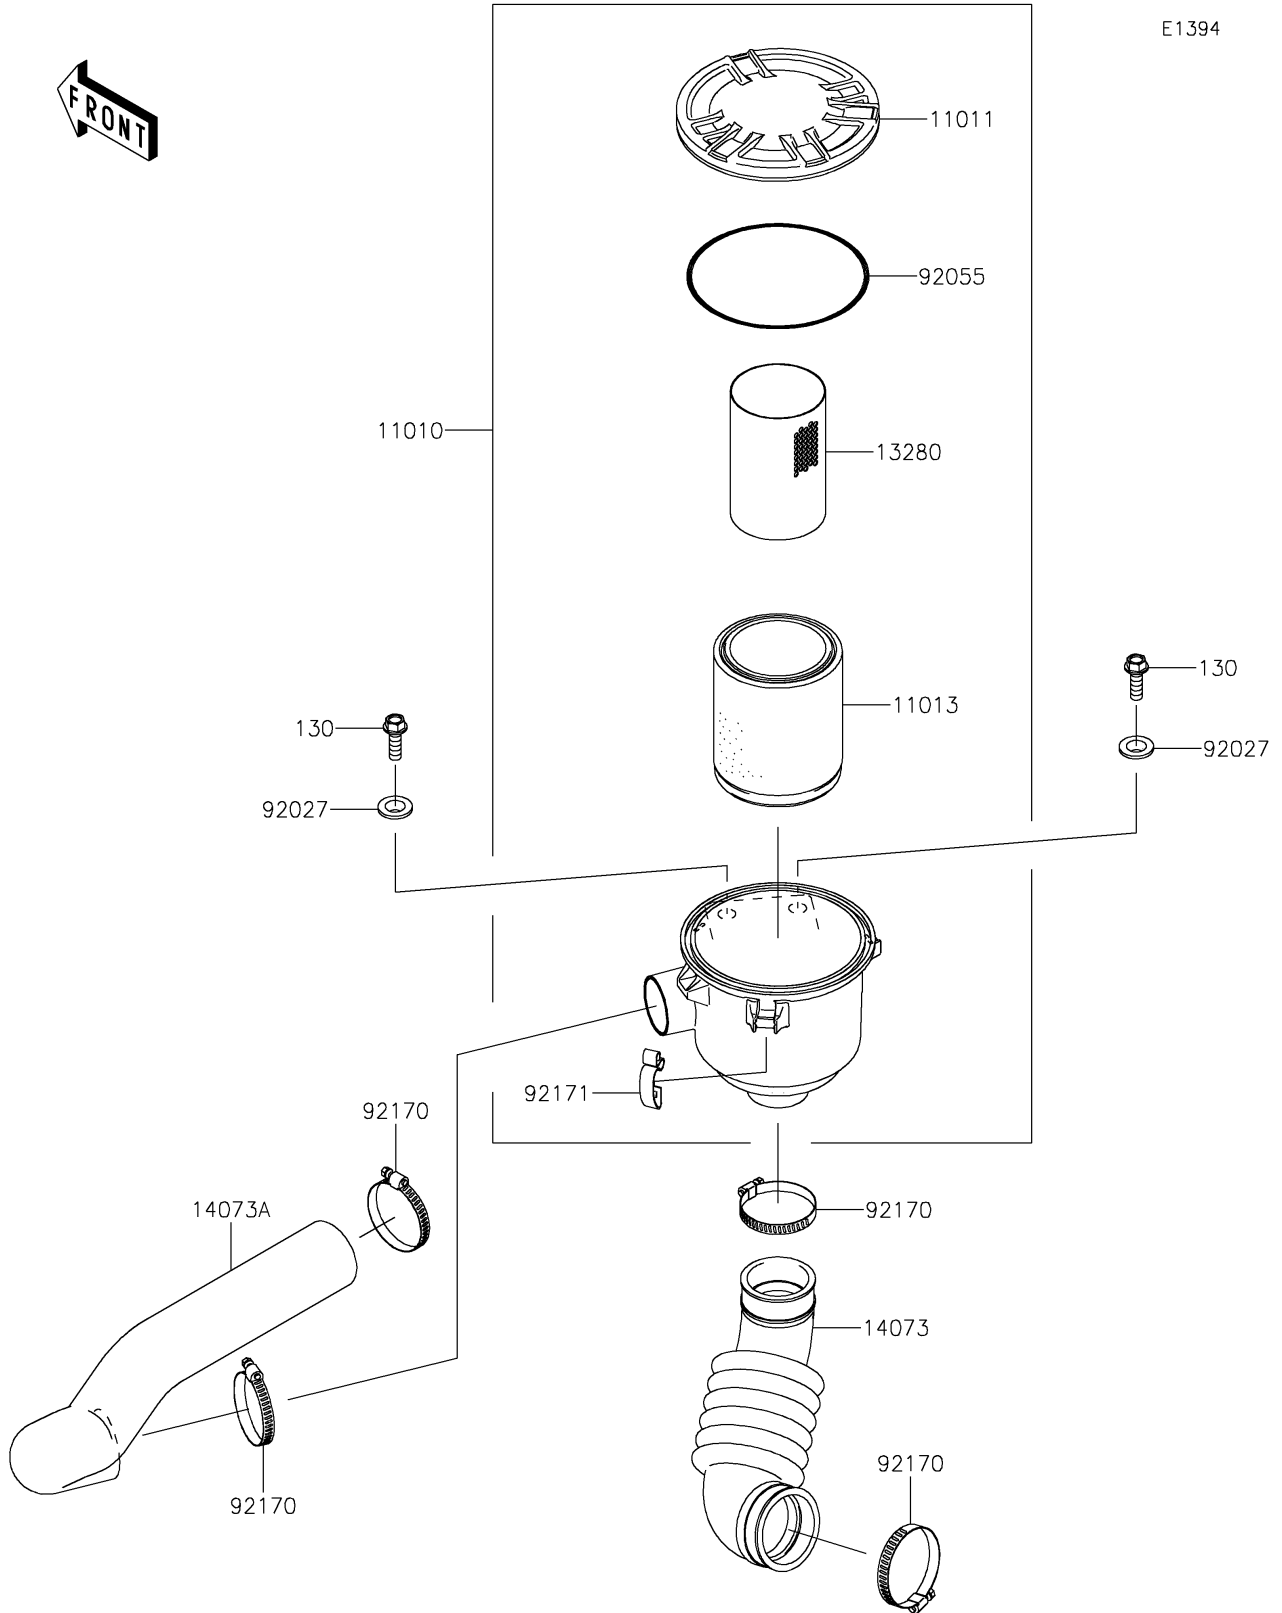

2022 MULE SX™ PARTS DIAGRAM

Air Cleaner-Belt Converter

E1394

2022 MULE SX™ PARTS LIST

Air Cleaner-Belt Converter

ITEM NAME	PART NUMBER	QUANTITY
-----------	-------------	----------