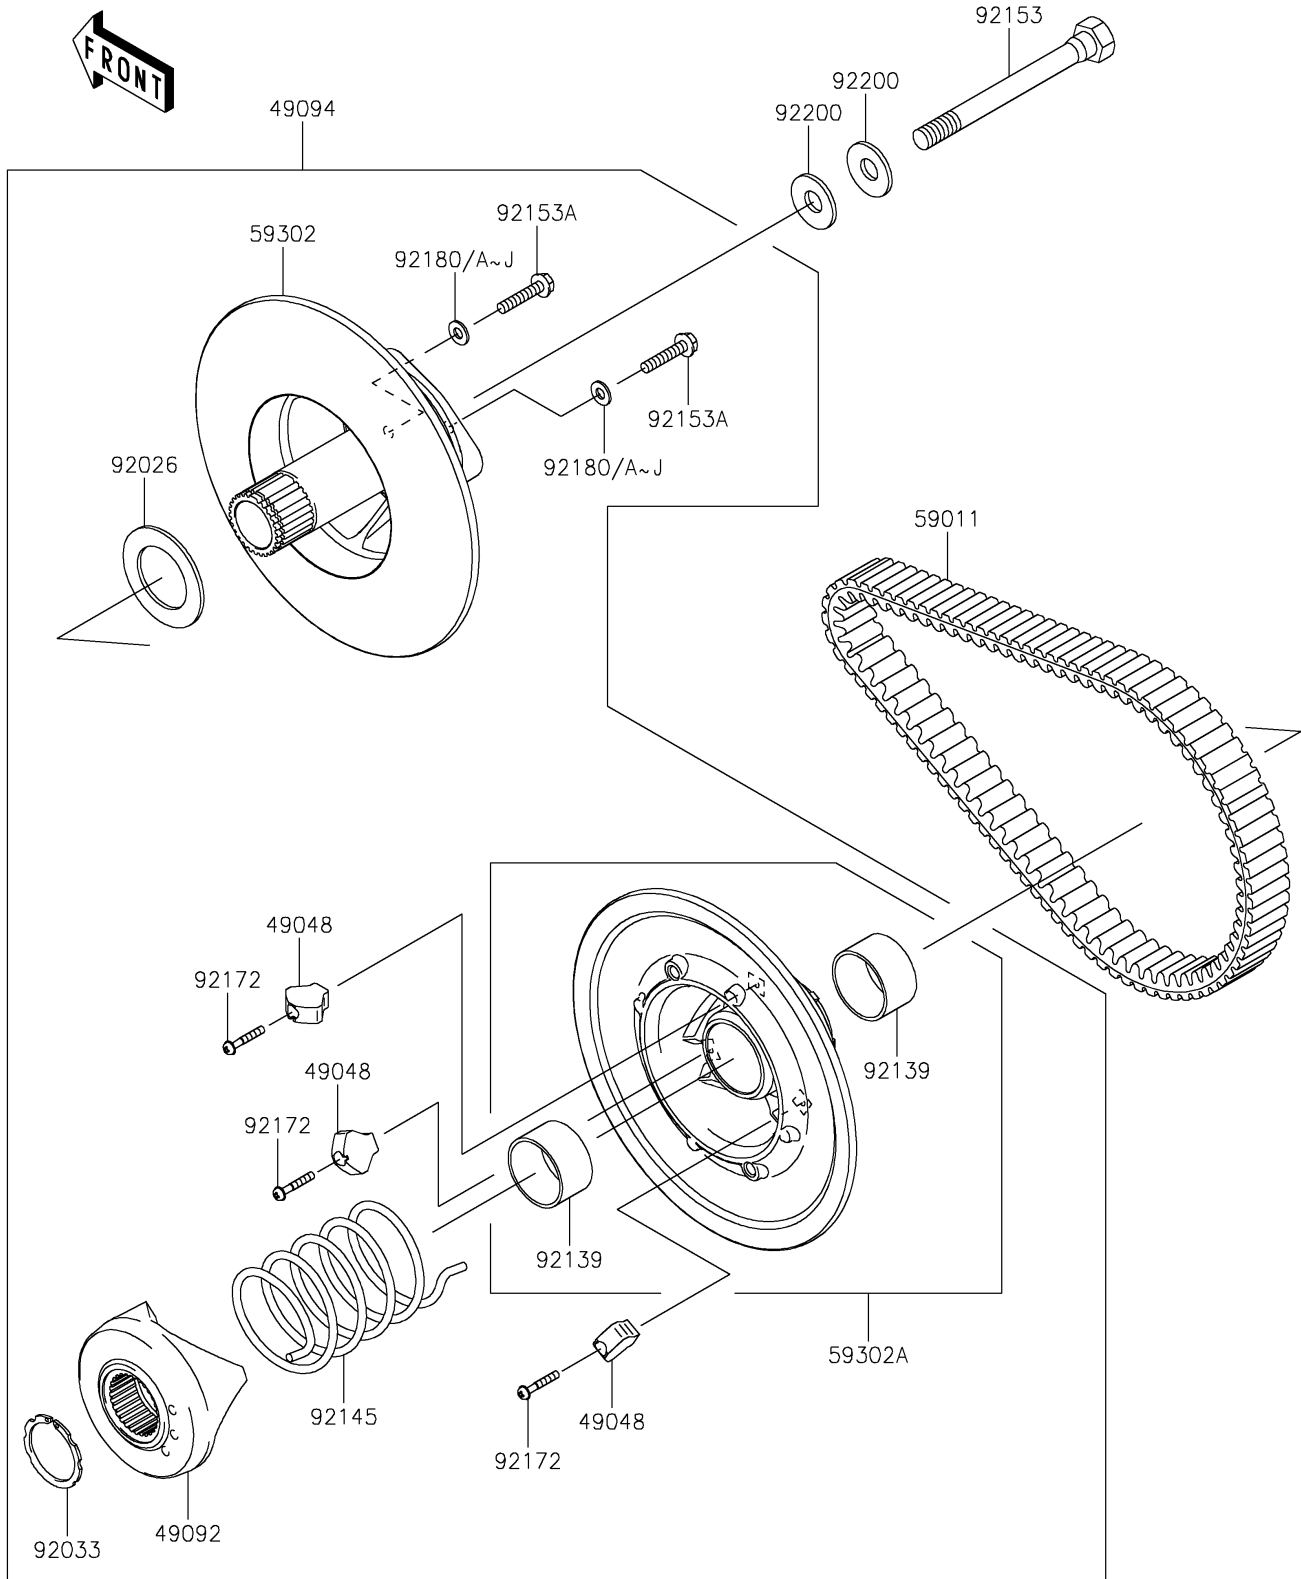

2021 MULE SX™ PARTS DIAGRAM

Driven Converter/Drive Belt

E1392

2021 MULE SX™ PARTS LIST

Driven Converter/Drive Belt

ITEM NAME	PART NUMBER	QUANTITY
-----------	-------------	----------