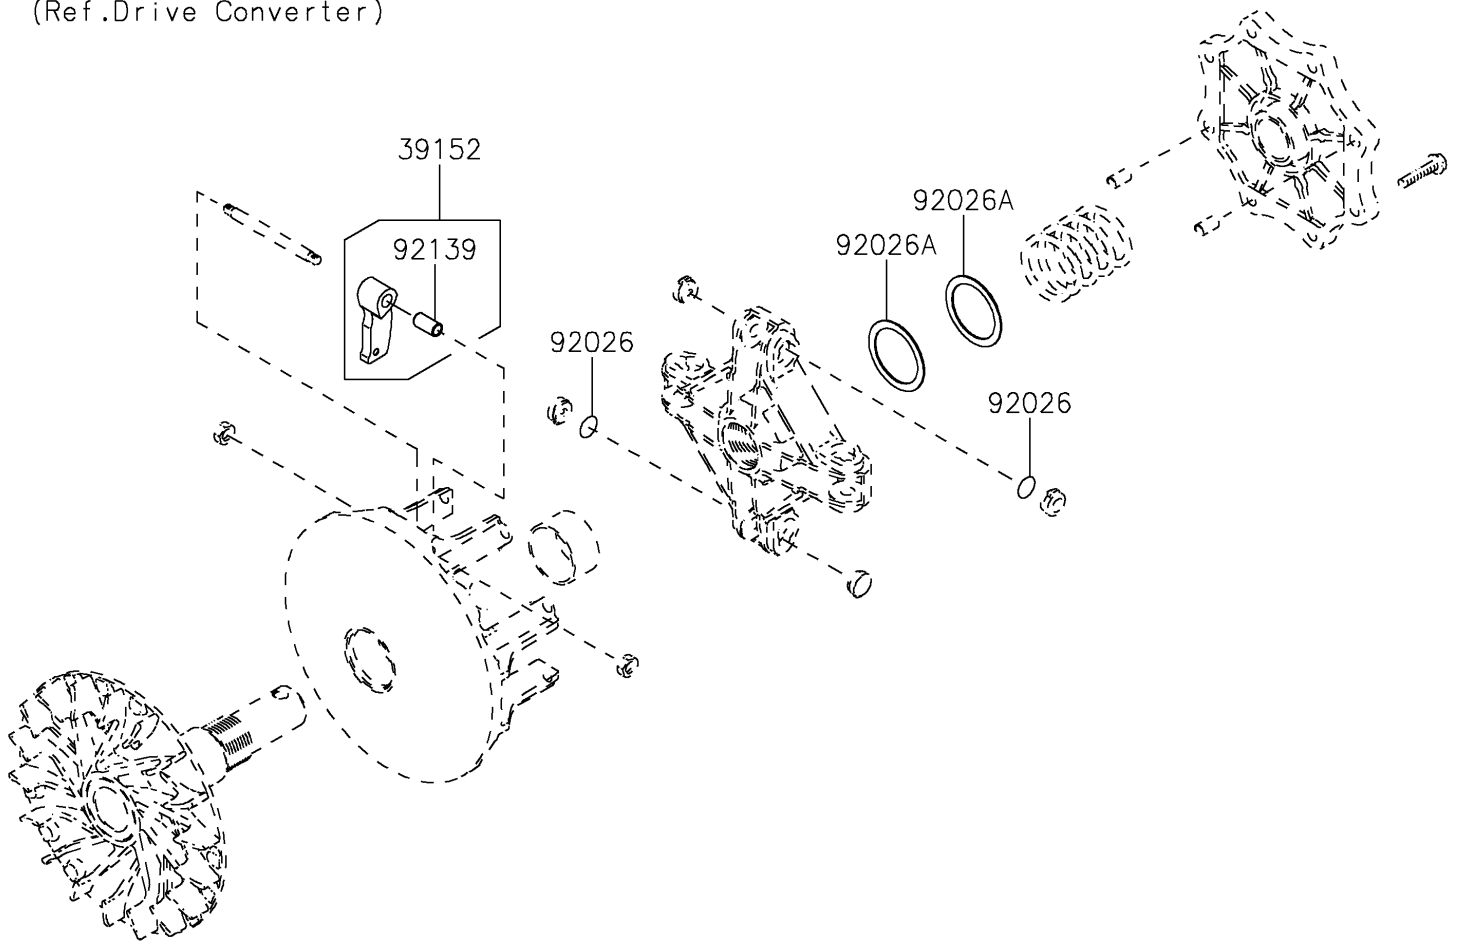

2021 BRUTE FORCE® 750 4x4i EPS CAMO PARTS DIAGRAM

Optional Parts

F2890

(Ref. Drive Converter)

2021 BRUTE FORCE® 750 4x4i EPS CAMO PARTS LIST

Optional Parts

ITEM NAME	PART NUMBER	QUANTITY
WEIGHT-RAMP (Ref # 39152)	39152-0091	4
SPACER,T=0.1 (Ref # 92026)	92026-0038	2
SPACER,39X49.5X1.0 (Ref # 92026A)	92026-1603	2
BUSHING (Ref # 92139)	92139-0215	4