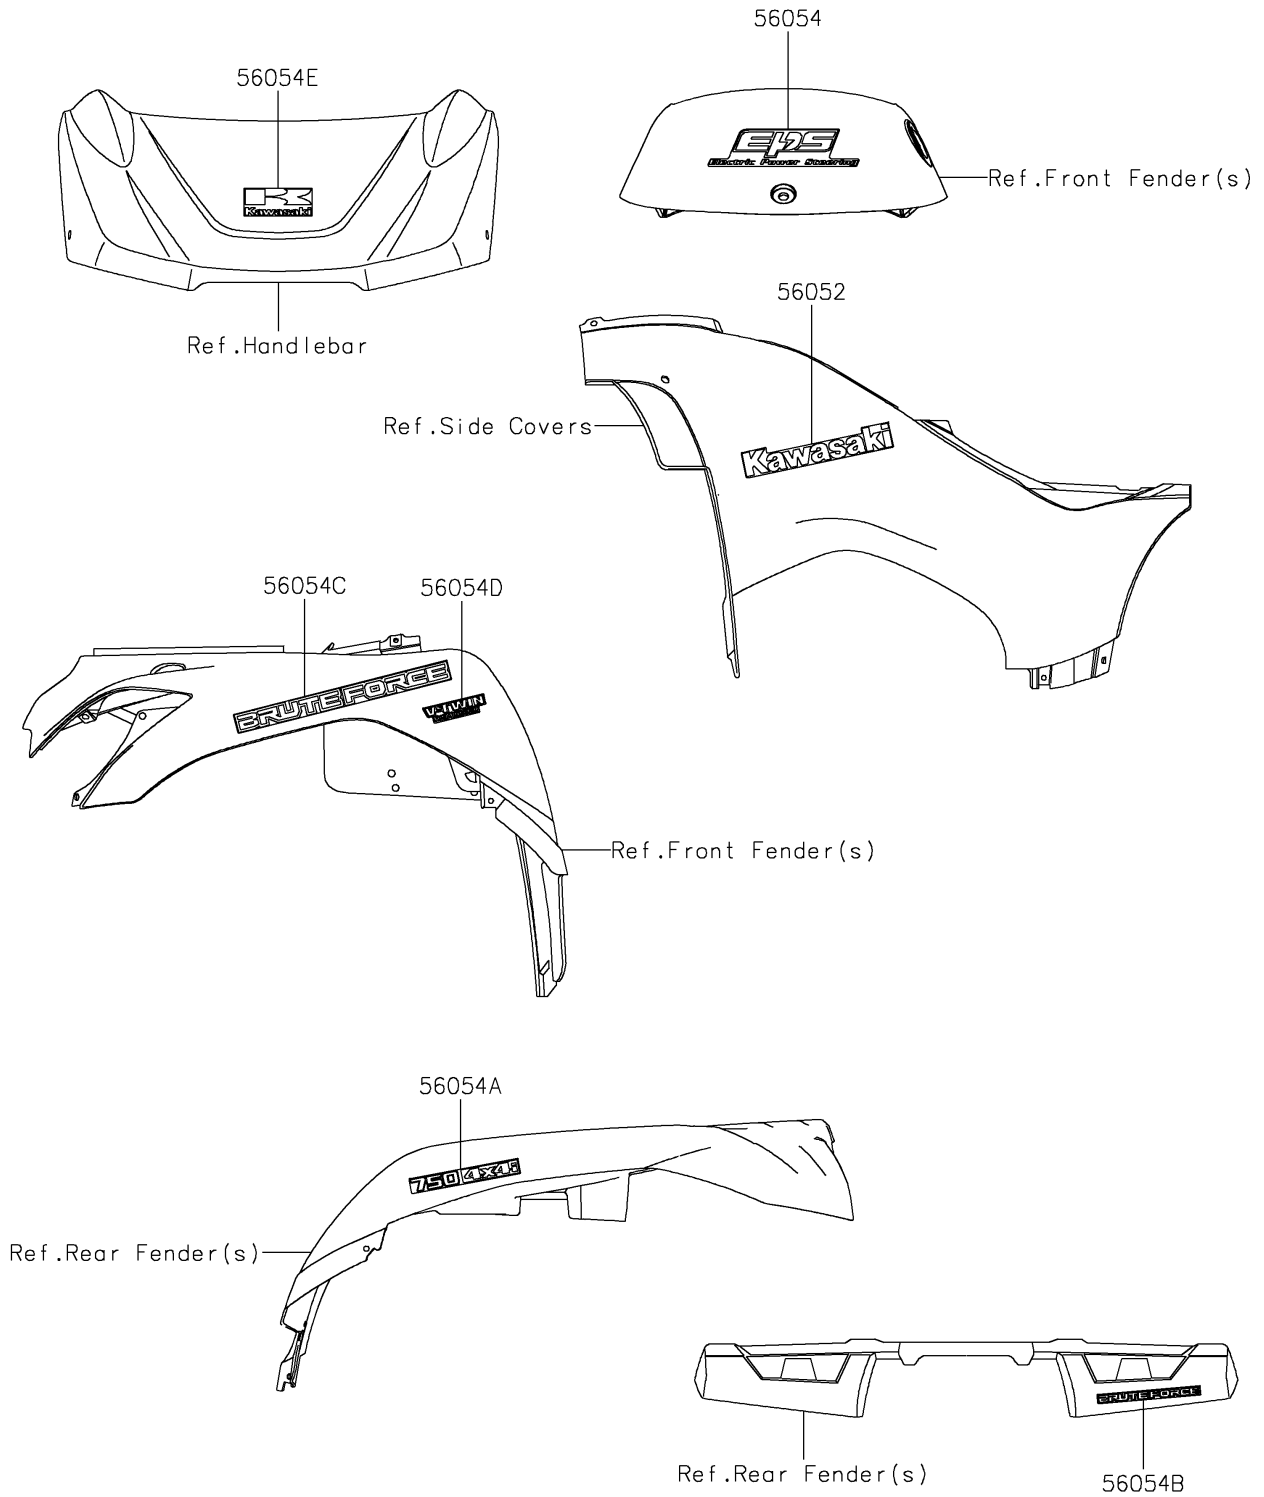

# 2021 BRUTE FORCE® 750 4x4i EPS CAMO PARTS DIAGRAM

Decals(HMFNN)

F2861

# 2021 BRUTE FORCE® 750 4x4i EPS CAMO PARTS LIST

Decals(HMFNN)

ITEM NAME	PART NUMBER	QUANTITY
-----------	-------------	----------