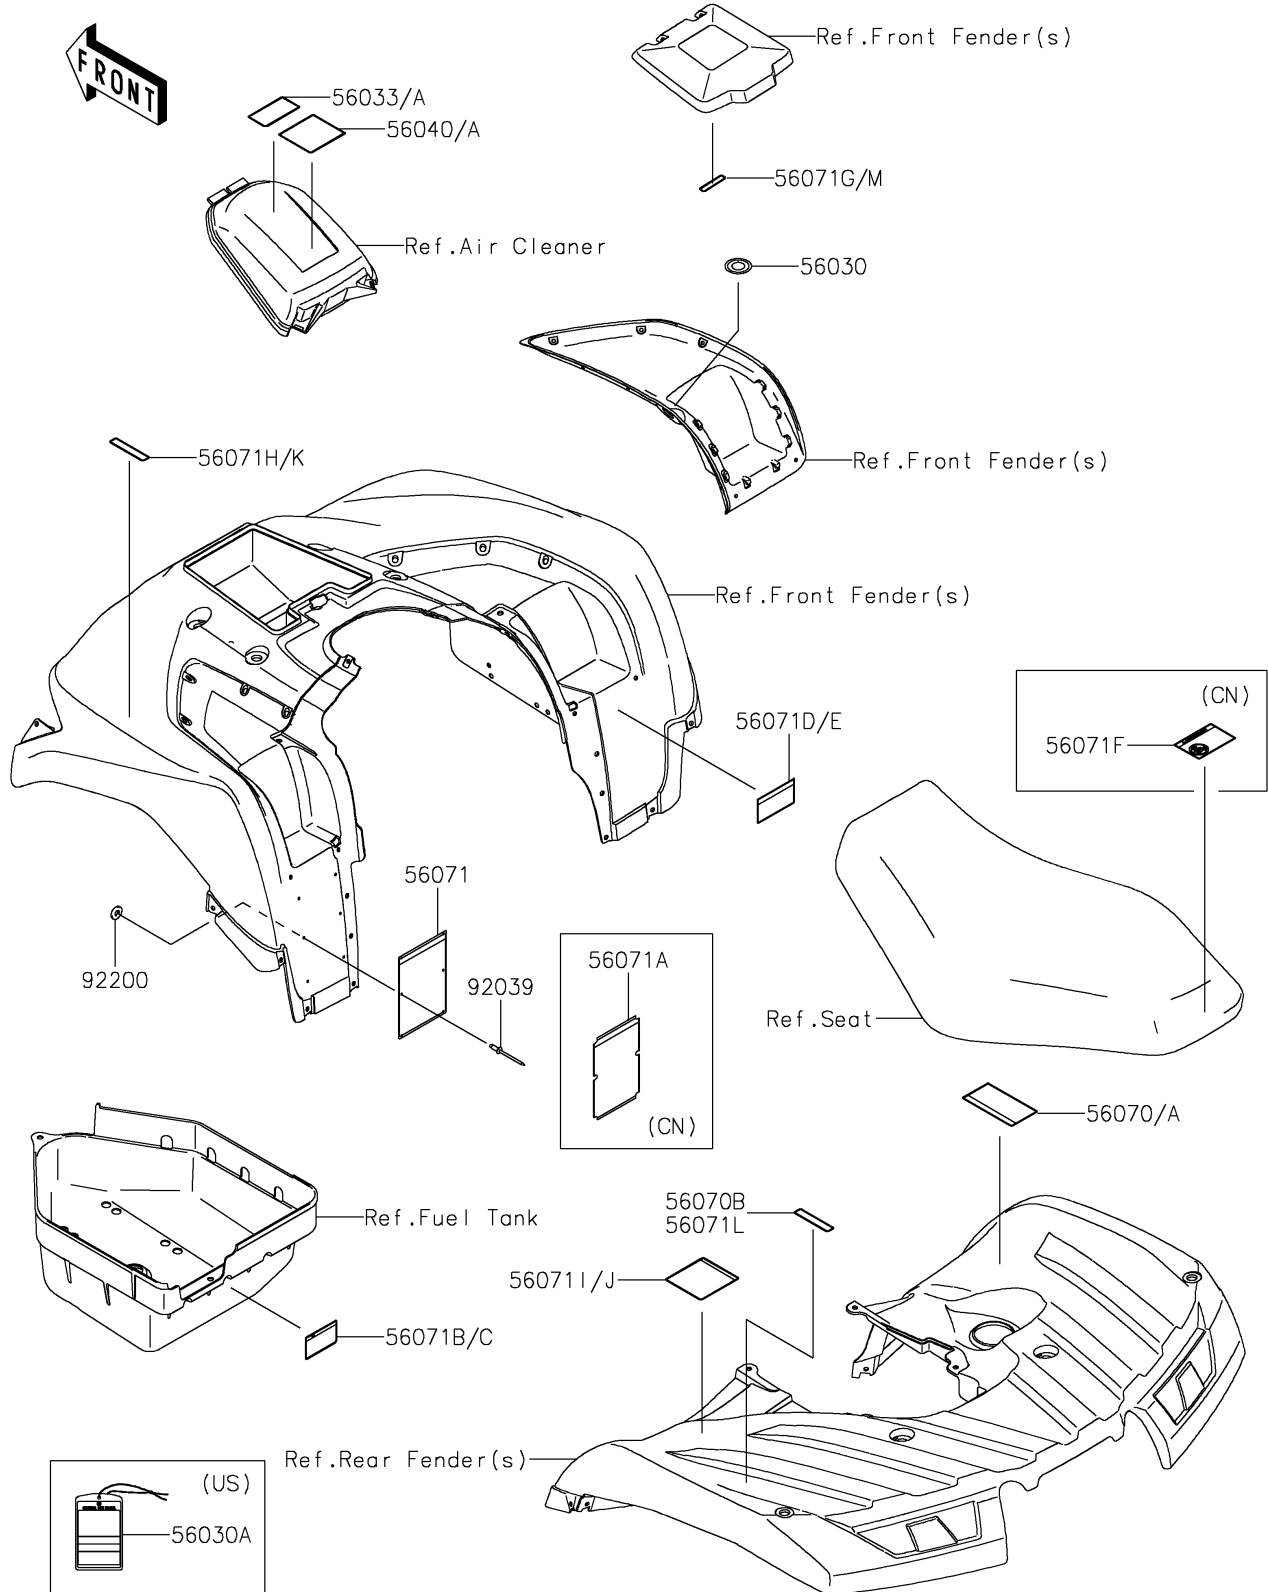

# 2021 BRUTE FORCE® 750 4x4i EPS CAMO PARTS DIAGRAM

Labels

F2860

## 2021 BRUTE FORCE® 750 4x4i EPS CAMO PARTS LIST

### Labels

ITEM NAME	PART NUMBER	QUANTITY
LABEL,IGNITION SWITCH (Ref # 56030)	56030-0018	1
LABEL,HANGTAG (Ref # 56030A)	56030-0194	1
LABEL-MANUAL,AIR CLEANER (Ref # 56033)	56033-0064	1
LABEL-MANUAL,AIR CLEANER (Ref # 56033A)	56033-0308	1
LABEL-WARNING,UNDER 16 (Ref # 56040)	56040-1276	1
LABEL-WARNING,AGE (Ref # 56040A)	56040-1325	1
LABEL-WARNING,DRIVE BELT (Ref # 56070)	56070-0038	1
LABEL-WARNING,DRIVE BELT (Ref # 56070A)	56070-0039	1
LABEL-WARNING,MAXIMUM LOAD (Ref # 56070B)	56070-0041	1
LABEL-WARNING,SERIOUS INJURY (Ref # 56071)	56071-0057	1
LABEL-WARNING,GENERAL (Ref # 56071A)	56071-0059	1
LABEL-WARNING,TOWING (Ref # 56071B)	56071-0079	1
LABEL-WARNING,TRAILER TOWING (Ref # 56071C)	56071-0080	1
LABEL-WARNING,SHIFT LEVER (Ref # 56071D)	56071-0090	1
LABEL-WARNING,SHIFT LEVER (Ref # 56071E)	56071-0092	1
LABEL-WARNING,NO PASSENGER (Ref # 56071F)	56071-0097	1
LABEL-WARNING,STORAGE (Ref # 56071G)	56071-0199	1
LABEL-WARNING,MAX LOAD 40KG (Ref # 56071H)	56071-0200	1
LABEL-WARNING,TIRE&LOAD (Ref # 56071I)	56071-0484	1
LABEL-WARNING,TIRE&LOAD (Ref # 56071J)	56071-0485	1
RIVET,3.2X8 (Ref # 92039)	92039-3763	6
WASHER,3.5X8X1 (Ref # 92200)	92200-1251	6