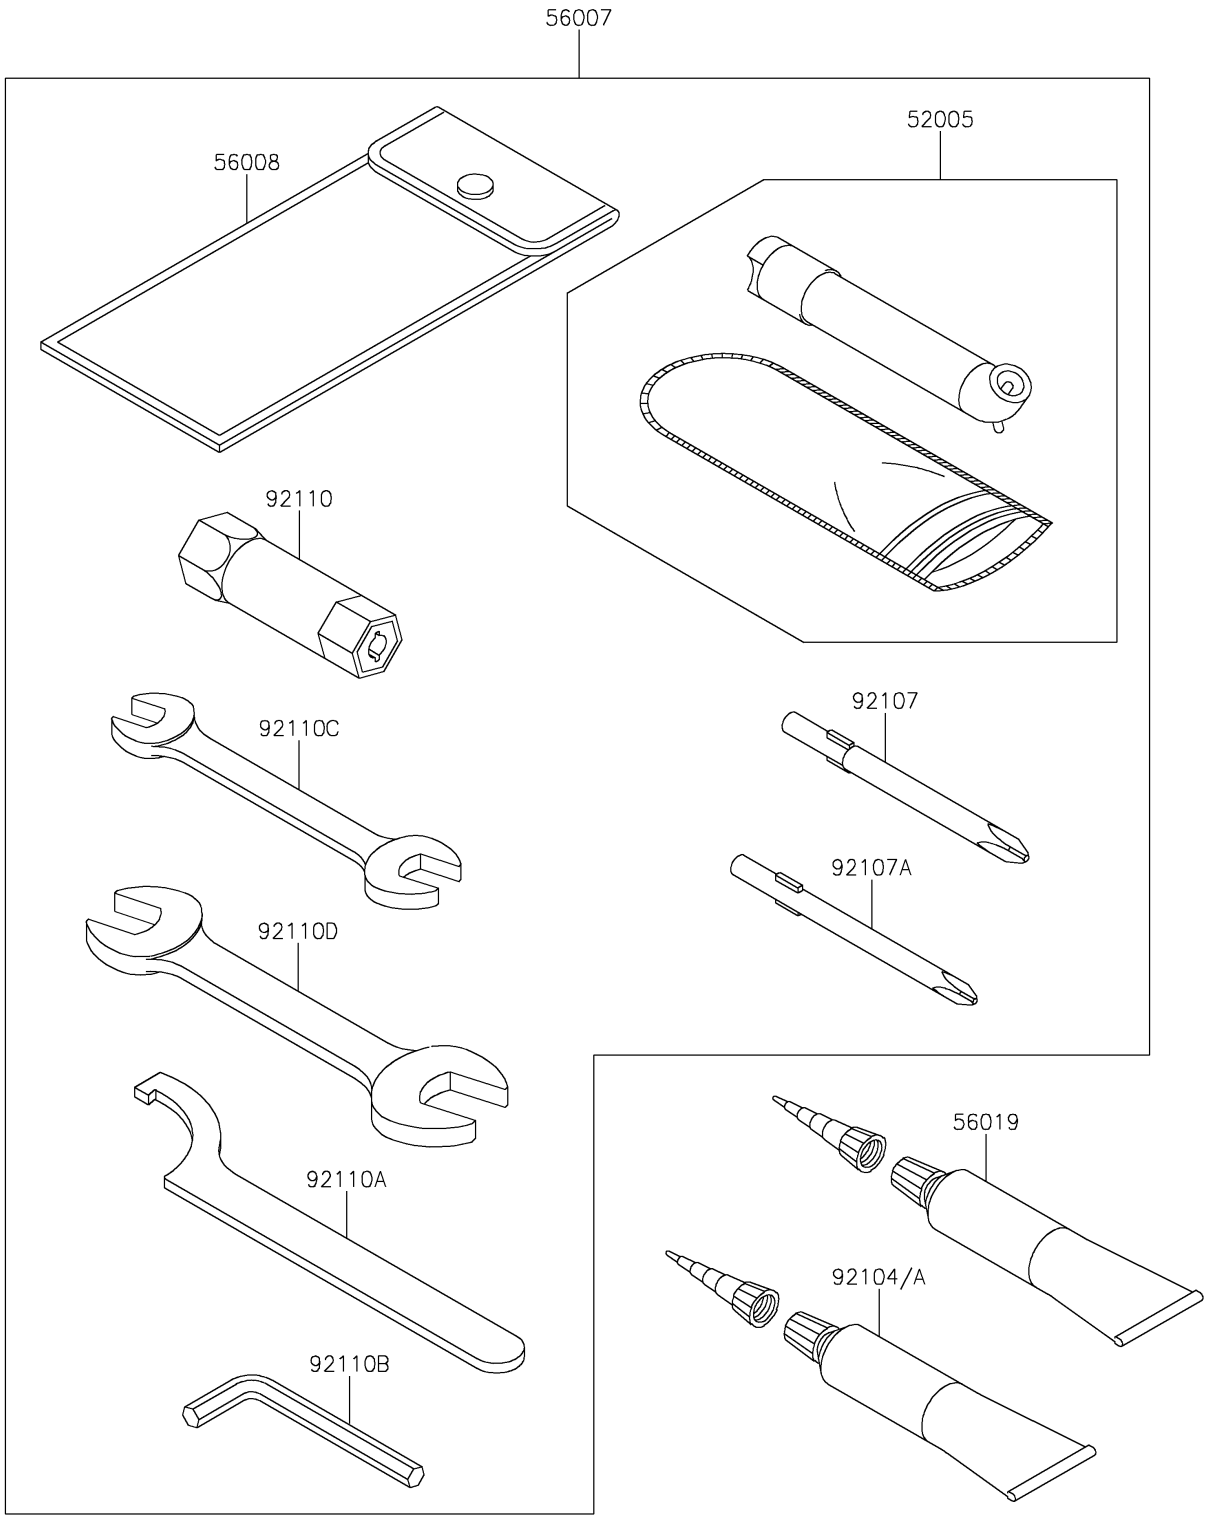

2021 BRUTE FORCE® 750 4x4i EPS CAMO PARTS DIAGRAM

Owner's Tools

F2810

2021 BRUTE FORCE® 750 4x4i EPS CAMO PARTS LIST

Owner's Tools

ITEM NAME	PART NUMBER	QUANTITY
GAUGE,AIR (Ref # 52005)	52005-1082	1
TOOL-KIT (Ref # 56007)	56007-0014	1
BAG,TOOL (Ref # 56008)	56008-1007	1
GASKET-LIQUID,TB1211,WHITE (Ref # 56019)	56019-120	1
GASKET-LIQUID,TB1211F,CLEAR (Ref # 92104)	92104-0004	1
GASKET-LIQUID,TB1216,GRAY (Ref # 92104A)	92104-1063	1
TOOL-DRIVER,#3PHILLIPS (Ref # 92107)	92107-005	1
TOOL-DRIVER,#2PHILLIPS (Ref # 92107A)	92107-1053	1
TOOL-WRENCH,BOX,16MM (Ref # 92110)	92110-1116	1
TOOL-WRENCH,HOOK (Ref # 92110A)	92110-1129	1
TOOL-WRENCH,ALLEN,3MM (Ref # 92110B)	92110-1140	1
TOOL-WRENCH,OPEN END,10X12 (Ref # 92110C)	92110-1152	1
TOOL-WRENCH,OPEN END,14X17 (Ref # 92110D)	92110-1153	1