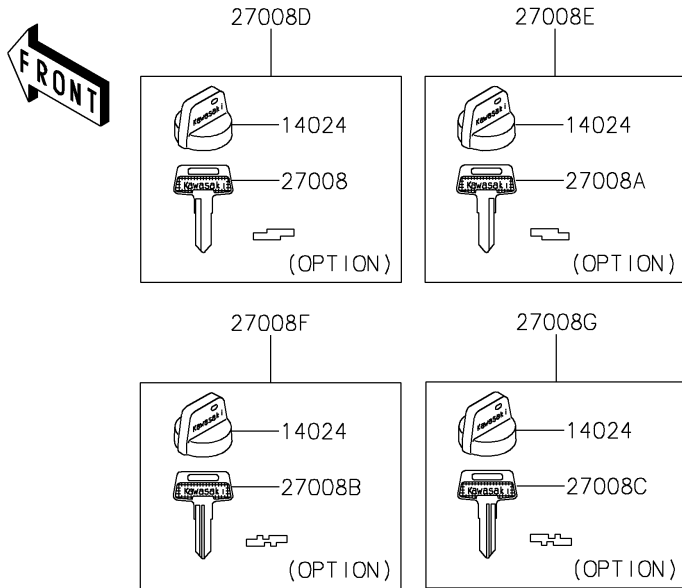

2021 BRUTE FORCE® 750 4x4i EPS CAMO PARTS DIAGRAM

Ignition Switch

F2770

2021 BRUTE FORCE® 750 4x4i EPS CAMO PARTS LIST

Ignition Switch

ITEM NAME	PART NUMBER	QUANTITY
SWITCH-COMP,D.C. TERMINAL (Ref # 13151)	13151-0557	1
COVER,KEY (Ref # 14024)	14024-1551	4
SWITCH-ASSY-IGNITION (Ref # 27005)	27005-0019	1
KEY-LOCK,BLANK (Ref # 27008)	27008-1041	1
KEY-LOCK,BLANK (Ref # 27008A)	27008-1042	1
KEY-LOCK,BLANK (Ref # 27008B)	27008-1043	1
KEY-LOCK,BLANK (Ref # 27008C)	27008-1044	1
KEY-LOCK,BLANK,W/COVER (Ref # 27008D)	27008-1132	1
KEY-LOCK,BLANK,W/COVER (Ref # 27008E)	27008-1133	1
KEY-LOCK,BLANK,W/COVER (Ref # 27008F)	27008-1134	1
KEY-LOCK,BLANK,W/COVER (Ref # 27008G)	27008-1135	1
NUT,IGNITION SWITCH (Ref # 92210)	92210-1109	1