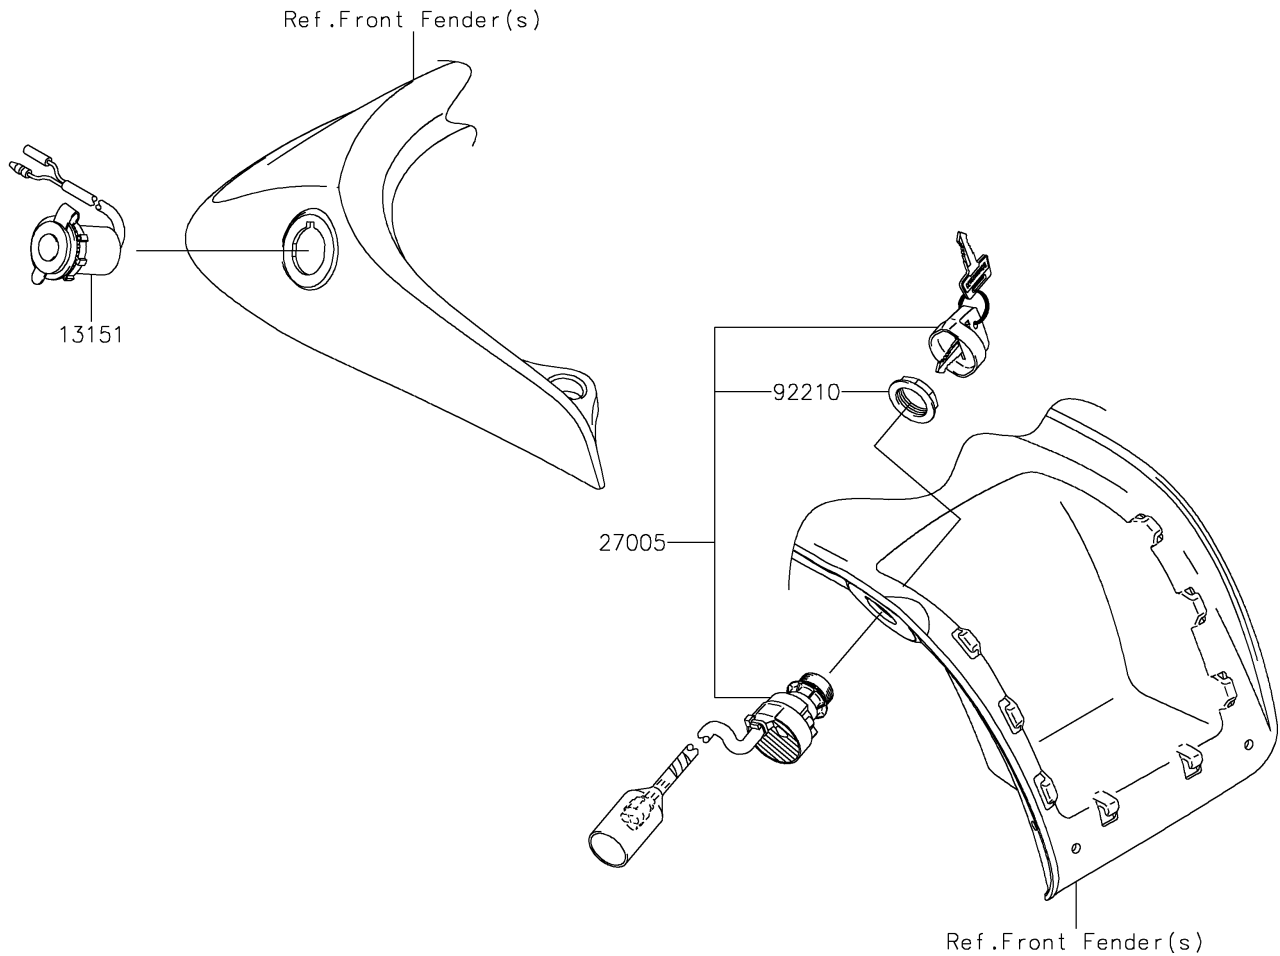

2021 BRUTE FORCE® 750 4x4i EPS CAMO PARTS DIAGRAM

Ignition Switch

F2770

2021 BRUTE FORCE® 750 4x4i EPS CAMO PARTS LIST

Ignition Switch

ITEM NAME	PART NUMBER	QUANTITY
SWITCH-COMP,D.C. TERMINAL (Ref # 13151)	13151-0557	1
COVER,KEY (Ref # 14024)	14024-1551	4
SWITCH-ASSY-IGNITION (Ref # 27005)	27005-0019	1
KEY-LOCK,BLANK (Ref # 27008)	27008-1041	1
KEY-LOCK,BLANK (Ref # 27008A)	27008-1042	1
KEY-LOCK,BLANK (Ref # 27008B)	27008-1043	1
KEY-LOCK,BLANK (Ref # 27008C)	27008-1044	1
KEY-LOCK,BLANK,W/COVER (Ref # 27008D)	27008-1132	1
KEY-LOCK,BLANK,W/COVER (Ref # 27008E)	27008-1133	1
KEY-LOCK,BLANK,W/COVER (Ref # 27008F)	27008-1134	1
KEY-LOCK,BLANK,W/COVER (Ref # 27008G)	27008-1135	1
NUT,IGNITION SWITCH (Ref # 92210)	92210-1109	1