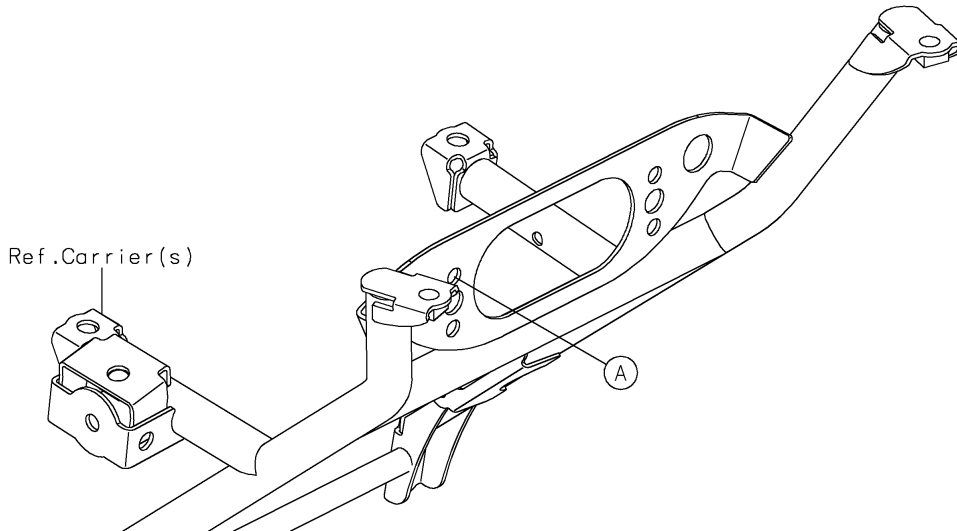

# 2021 BRUTE FORCE® 750 4x4i EPS CAMO PARTS DIAGRAM

Taillight(s)

F2720

## 2021 BRUTE FORCE® 750 4x4i EPS CAMO PARTS LIST

Taillight(s)

ITEM NAME	PART NUMBER	QUANTITY
BRACKET,TAIL LAMP (Ref # 11051)	11051-1870	1
GASKET,TAIL LAMP LENS (Ref # 11061)	11061-0055	1
LAMP-ASSY-TAIL (Ref # 23024)	23024-0302	1
LENS,TAIL LAMP (Ref # 23026)	23026-1230	1
BULB,12V 21/5W (Ref # 92069)	92069-063	1
DAMPER,TAIL LAMP (Ref # 92160)	92160-1053	2
SCREW-PAN-CROS,4X40 (Ref # 220)	220AA0440	2