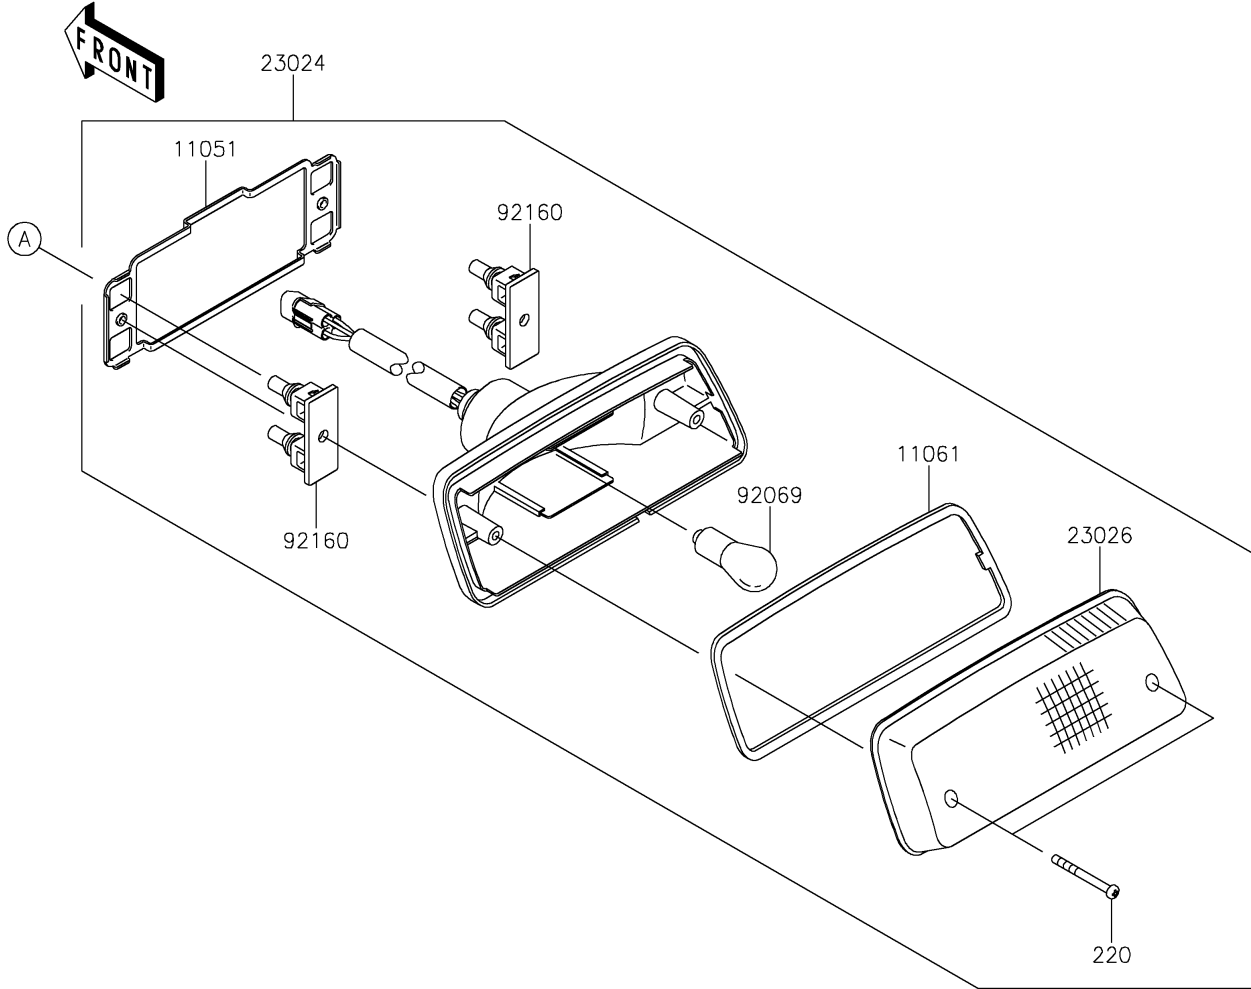

# 2021 BRUTE FORCE® 750 4x4i EPS CAMO PARTS DIAGRAM

Taillight(s)

F2720

## 2021 BRUTE FORCE® 750 4x4i EPS CAMO PARTS LIST

Taillight(s)

ITEM NAME	PART NUMBER	QUANTITY
BRACKET,TAIL LAMP (Ref # 11051)	11051-1870	1
GASKET,TAIL LAMP LENS (Ref # 11061)	11061-0055	1
LAMP-ASSY-TAIL (Ref # 23024)	23024-0302	1
LENS,TAIL LAMP (Ref # 23026)	23026-1230	1
BULB,12V 21/5W (Ref # 92069)	92069-063	1
DAMPER,TAIL LAMP (Ref # 92160)	92160-1053	2
SCREW-PAN-CROS,4X40 (Ref # 220)	220AA0440	2