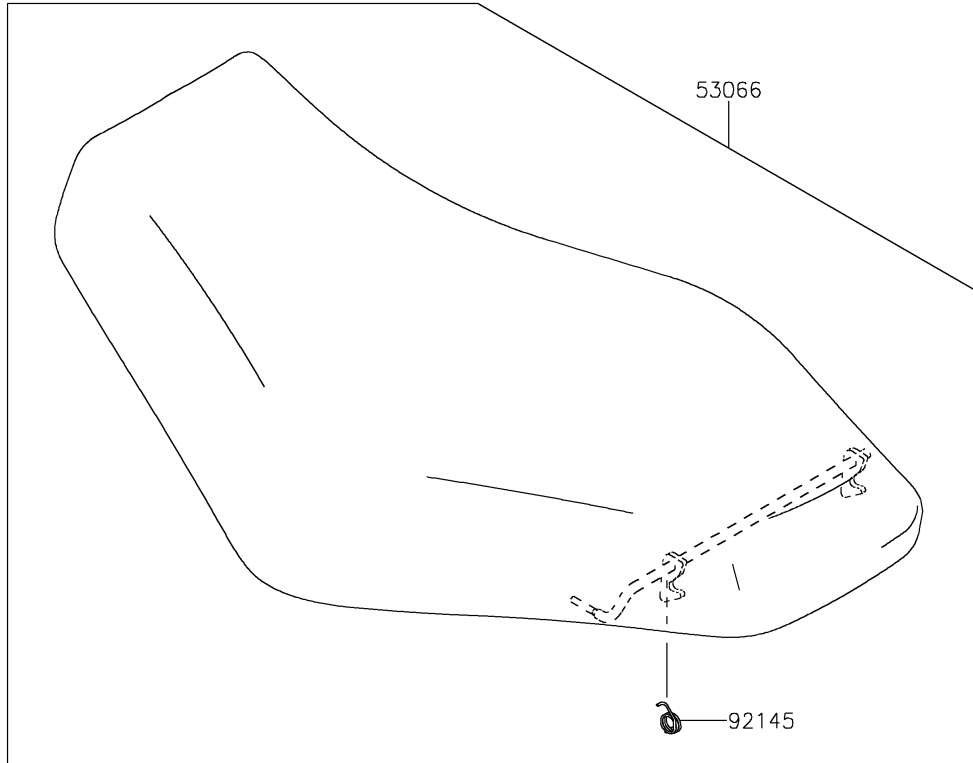

2021 BRUTE FORCE® 750 4x4i EPS CAMO PARTS DIAGRAM

Seat

F2510

2021 BRUTE FORCE® 750 4x4i EPS CAMO PARTS LIST

Seat

ITEM NAME	PART NUMBER	QUANTITY
BRACKET,SEAT&BATTERY BAND (Ref # 11054)	11054-1236	1
SEAT-ASSY,BLACK (Ref # 53066)	53066-0739-MA	1
SPRING,SEAT LATCH (Ref # 92145)	92145-0022	1
BOLT-FLANGED,8X12 (Ref # 130)	130BA0812	2