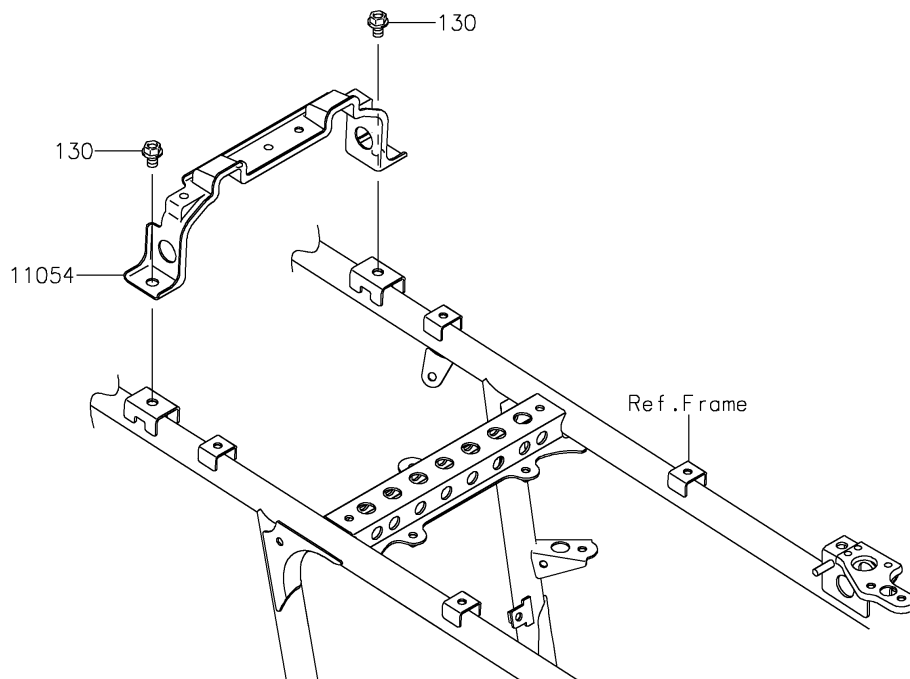

2021 BRUTE FORCE® 750 4x4i EPS CAMO PARTS DIAGRAM

Seat

F2510

2021 BRUTE FORCE® 750 4x4i EPS CAMO PARTS LIST

Seat

ITEM NAME	PART NUMBER	QUANTITY
BRACKET,SEAT&BATTERY BAND (Ref # 11054)	11054-1236	1
SEAT-ASSY,BLACK (Ref # 53066)	53066-0739-MA	1
SPRING,SEAT LATCH (Ref # 92145)	92145-0022	1
BOLT-FLANGED,8X12 (Ref # 130)	130BA0812	2