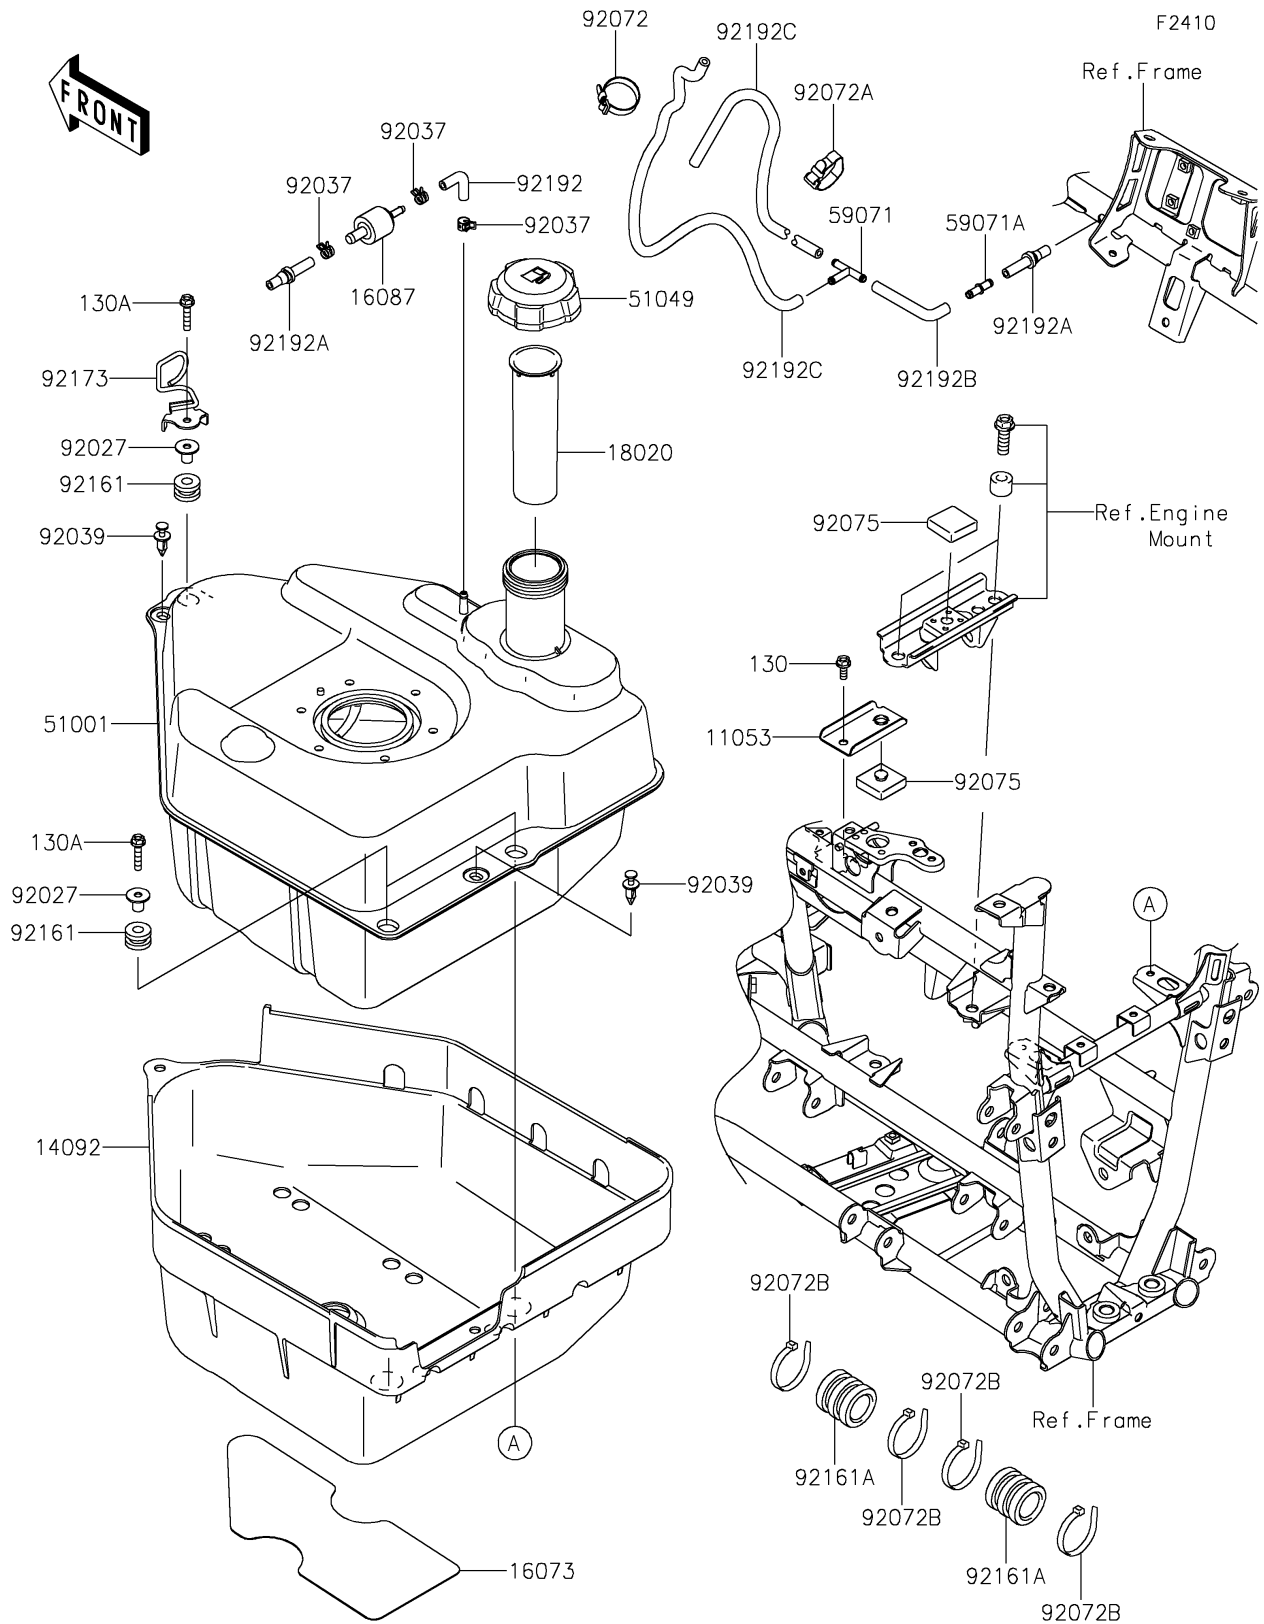

2021 BRUTE FORCE® 750 4x4i EPS CAMO PARTS DIAGRAM

Fuel Tank

2021 BRUTE FORCE® 750 4x4i EPS CAMO PARTS LIST

Fuel Tank

ITEM NAME	PART NUMBER	QUANTITY
BRACKET,FUEL TANK,TOP (Ref # 11053)	11053-0936	1
COVER,FUEL TANK,LWR (Ref # 14092)	14092-0186	1
INSULATOR,FUEL TANK COVER,LWR (Ref # 16073)	16073-0925	1
VALVE-CHECK (Ref # 16087)	16087-0008	1
BAFFLE,FUEL TANK (Ref # 18020)	18020-0008	1
TANK-COMP-FUEL (Ref # 51001)	51001-0237	1
CAP-TANK,FUEL (Ref # 51049)	51049-0718	1
JOINT (Ref # 59071)	59071-3705	1
JOINT (Ref # 59071A)	59071-3717	1
COLLAR,L=16.1 (Ref # 92027)	92027-1847	3
CLAMP,TUBE (Ref # 92037)	92037-1461	3
RIVET (Ref # 92039)	92039-0776	2
BAND,L=149 (Ref # 92072)	92072-031	1
BAND,L=186 (Ref # 92072A)	92072-056	1
BAND,L=188 (Ref # 92072B)	92072-1239	4
DAMPER (Ref # 92075)	92075-1882	2
DAMPER (Ref # 92161)	92161-0106	3
DAMPER,FUEL TANK,RR (Ref # 92161A)	92161-1111	2
CLAMP,FUEL TUBE (Ref # 92173)	92173-0872	1
TUBE,FUEL TANK-CHECK VALVE (Ref # 92192)	92192-0067	1
TUBE,FRAME PIPE-CHECK VALVE (Ref # 92192A)	92192-0068	2
TUBE,5X10X80/22 (Ref # 92192B)	92192-0992	1
TUBE,5X10X470 (Ref # 92192C)	92192-0993	2
BOLT-FLANGED,6X16 (Ref # 130)	130BA0616	1
BOLT-FLANGED,6X30 (Ref # 130A)	130BA0630	3