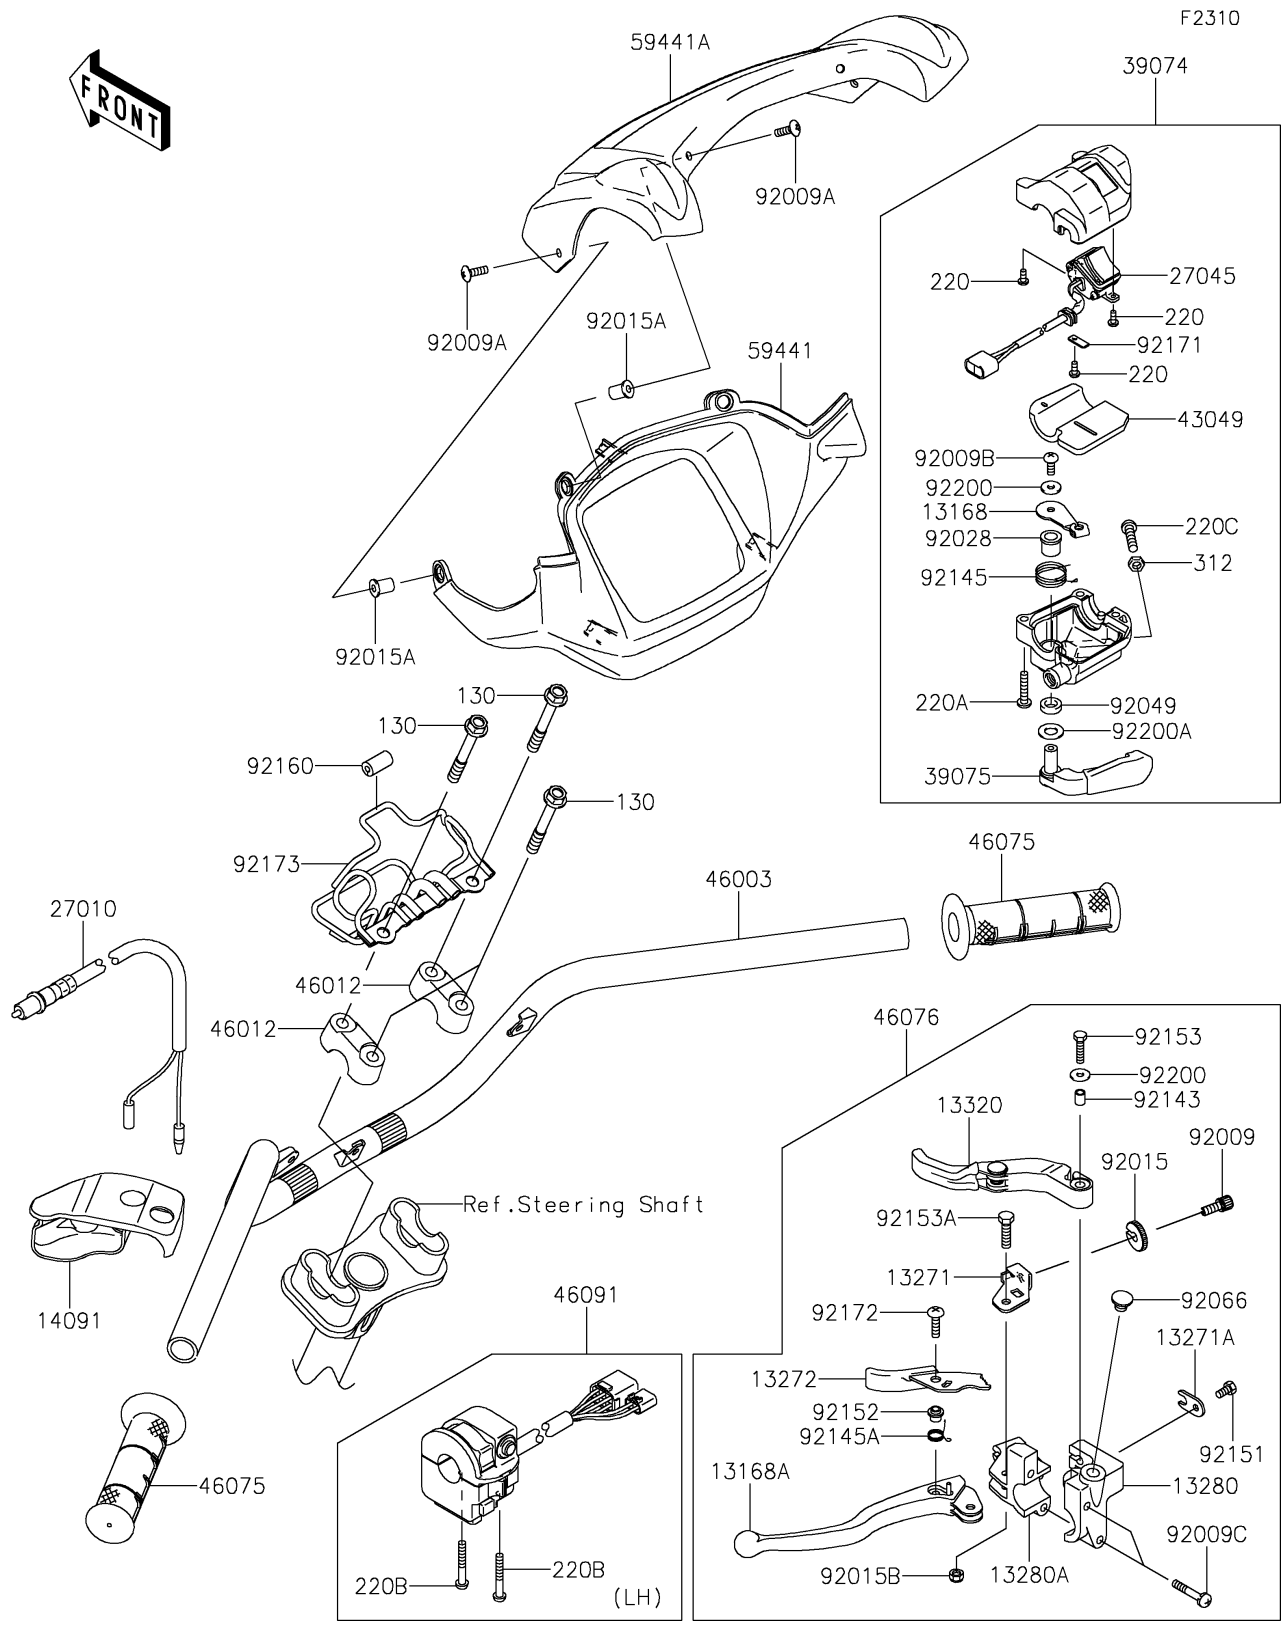

2021 BRUTE FORCE® 750 4x4i EPS CAMO PARTS DIAGRAM

Handlebar