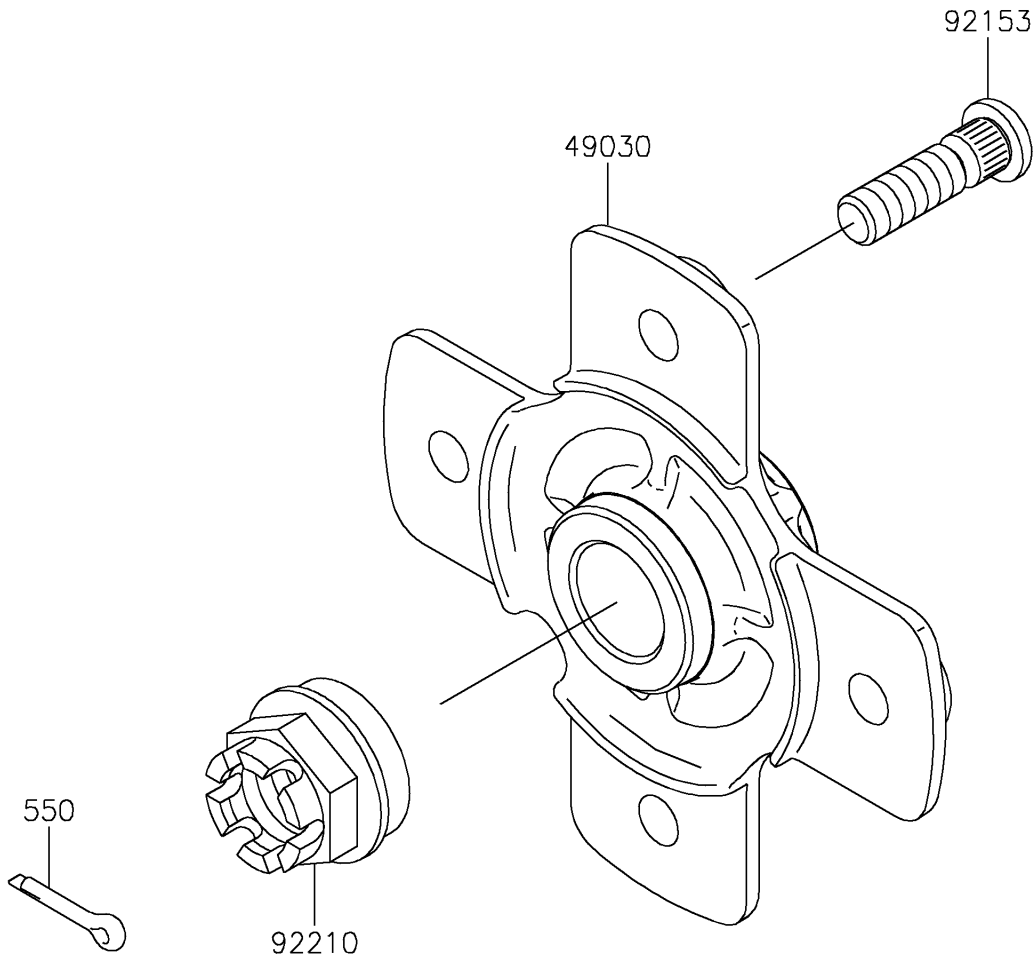

2021 BRUTE FORCE® 750 4x4i EPS CAMO PARTS DIAGRAM

Rear Hub

F2240

2021 BRUTE FORCE® 750 4x4i EPS CAMO PARTS LIST

Rear Hub

ITEM NAME	PART NUMBER	QUANTITY
-----------	-------------	----------