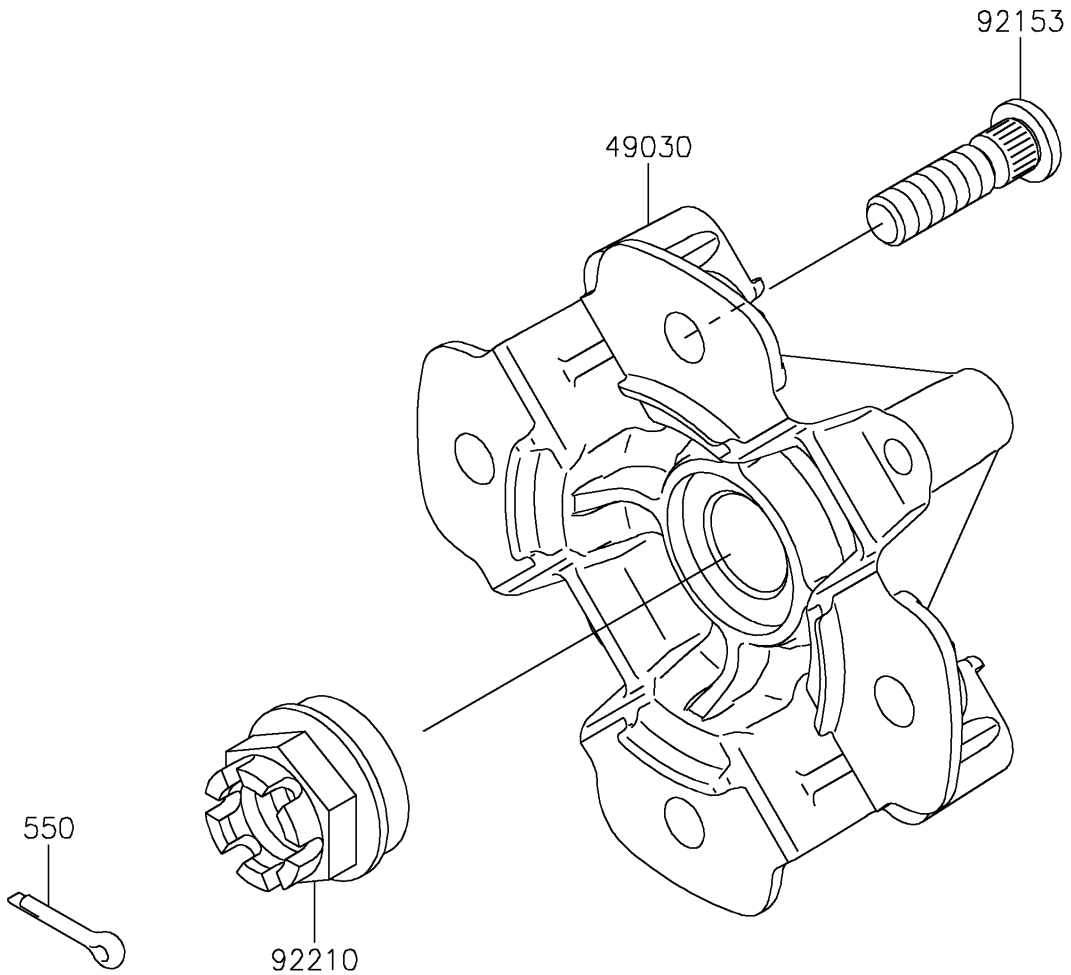

# 2021 BRUTE FORCE® 750 4x4i EPS CAMO PARTS DIAGRAM

Front Hub

F2230

## 2021 BRUTE FORCE® 750 4x4i EPS CAMO PARTS LIST

### Front Hub

ITEM NAME	PART NUMBER	QUANTITY
HUB,FR (Ref # 49030)	49030-0032	2
BOLT,10X36.5 (Ref # 92153)	92153-0890	8
NUT,CASTLE,18MM (Ref # 92210)	92210-1349	2
PIN-COTTER,4.0X25 (Ref # 550)	550AA4025	2