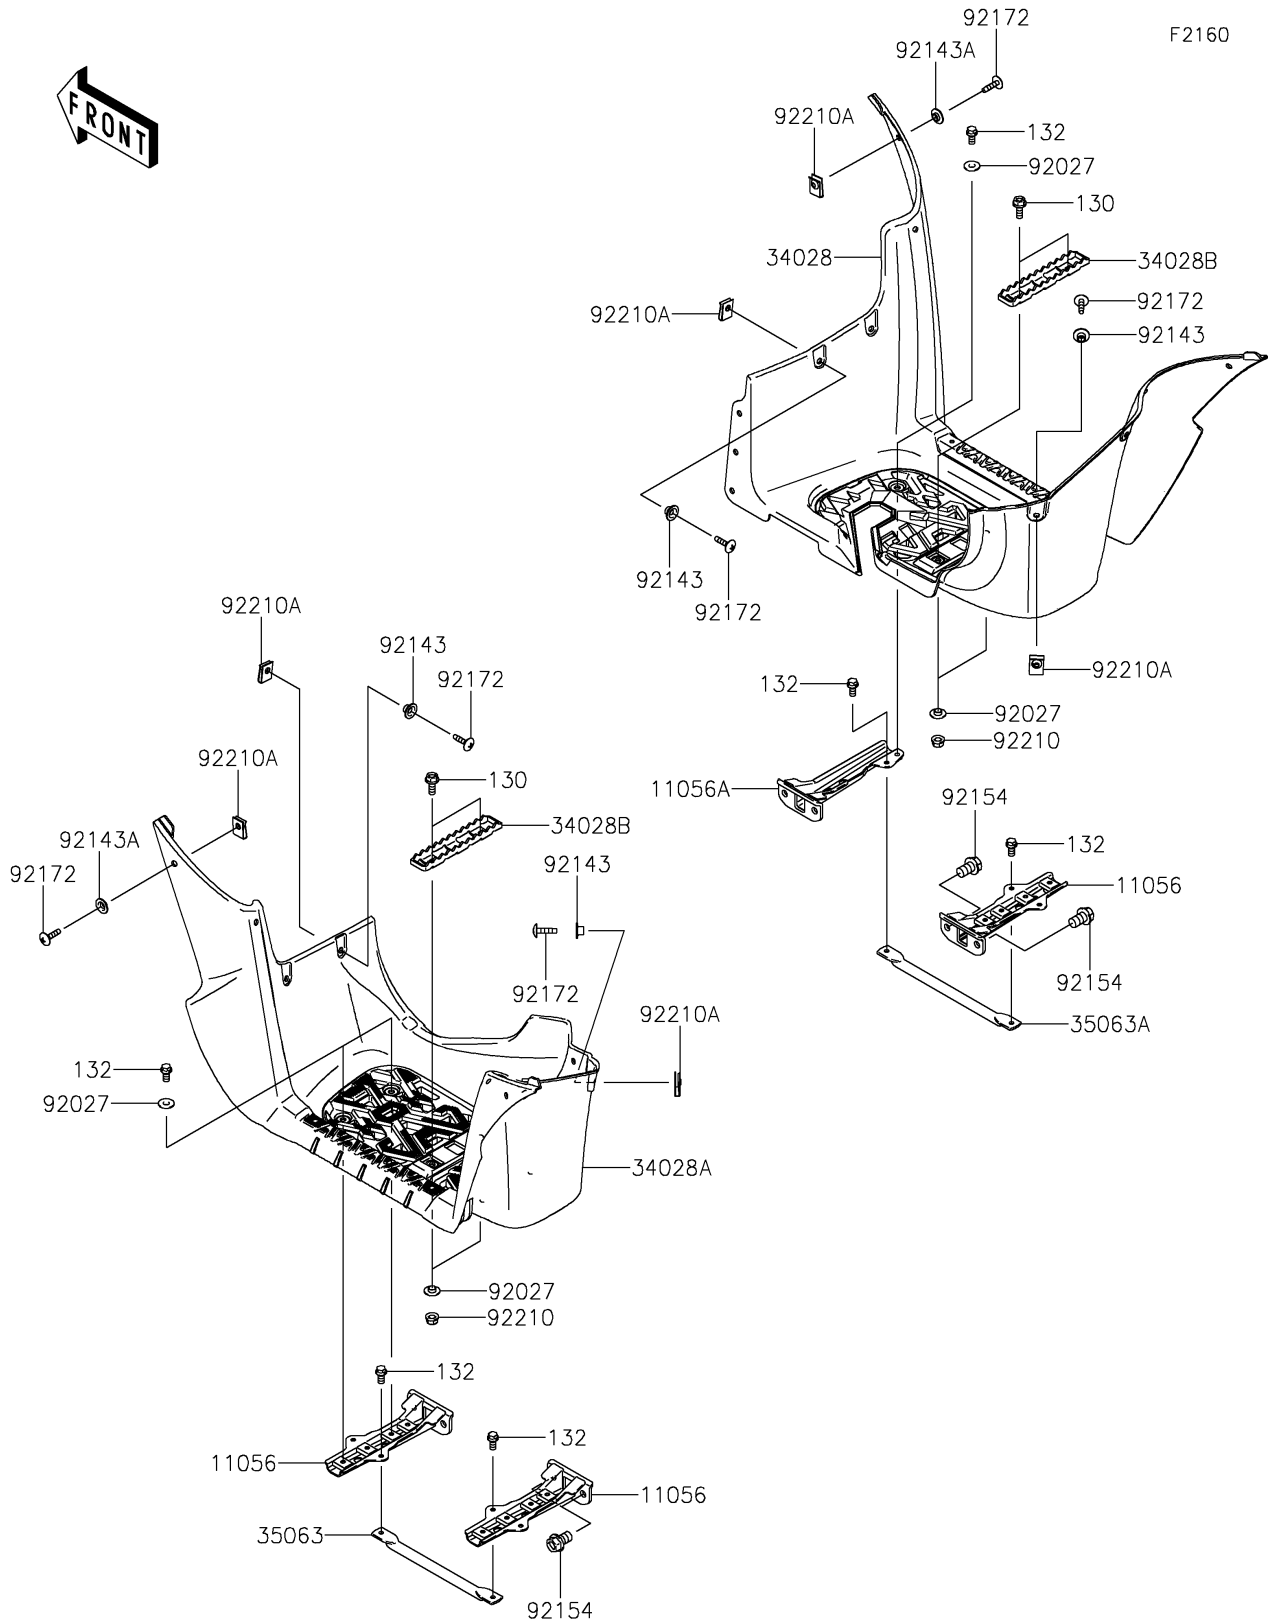

# 2021 BRUTE FORCE® 750 4x4i EPS CAMO PARTS DIAGRAM

Footrests

# 2021 BRUTE FORCE® 750 4x4i EPS CAMO PARTS LIST

Footrests

ITEM NAME	PART NUMBER	QUANTITY
-----------	-------------	----------