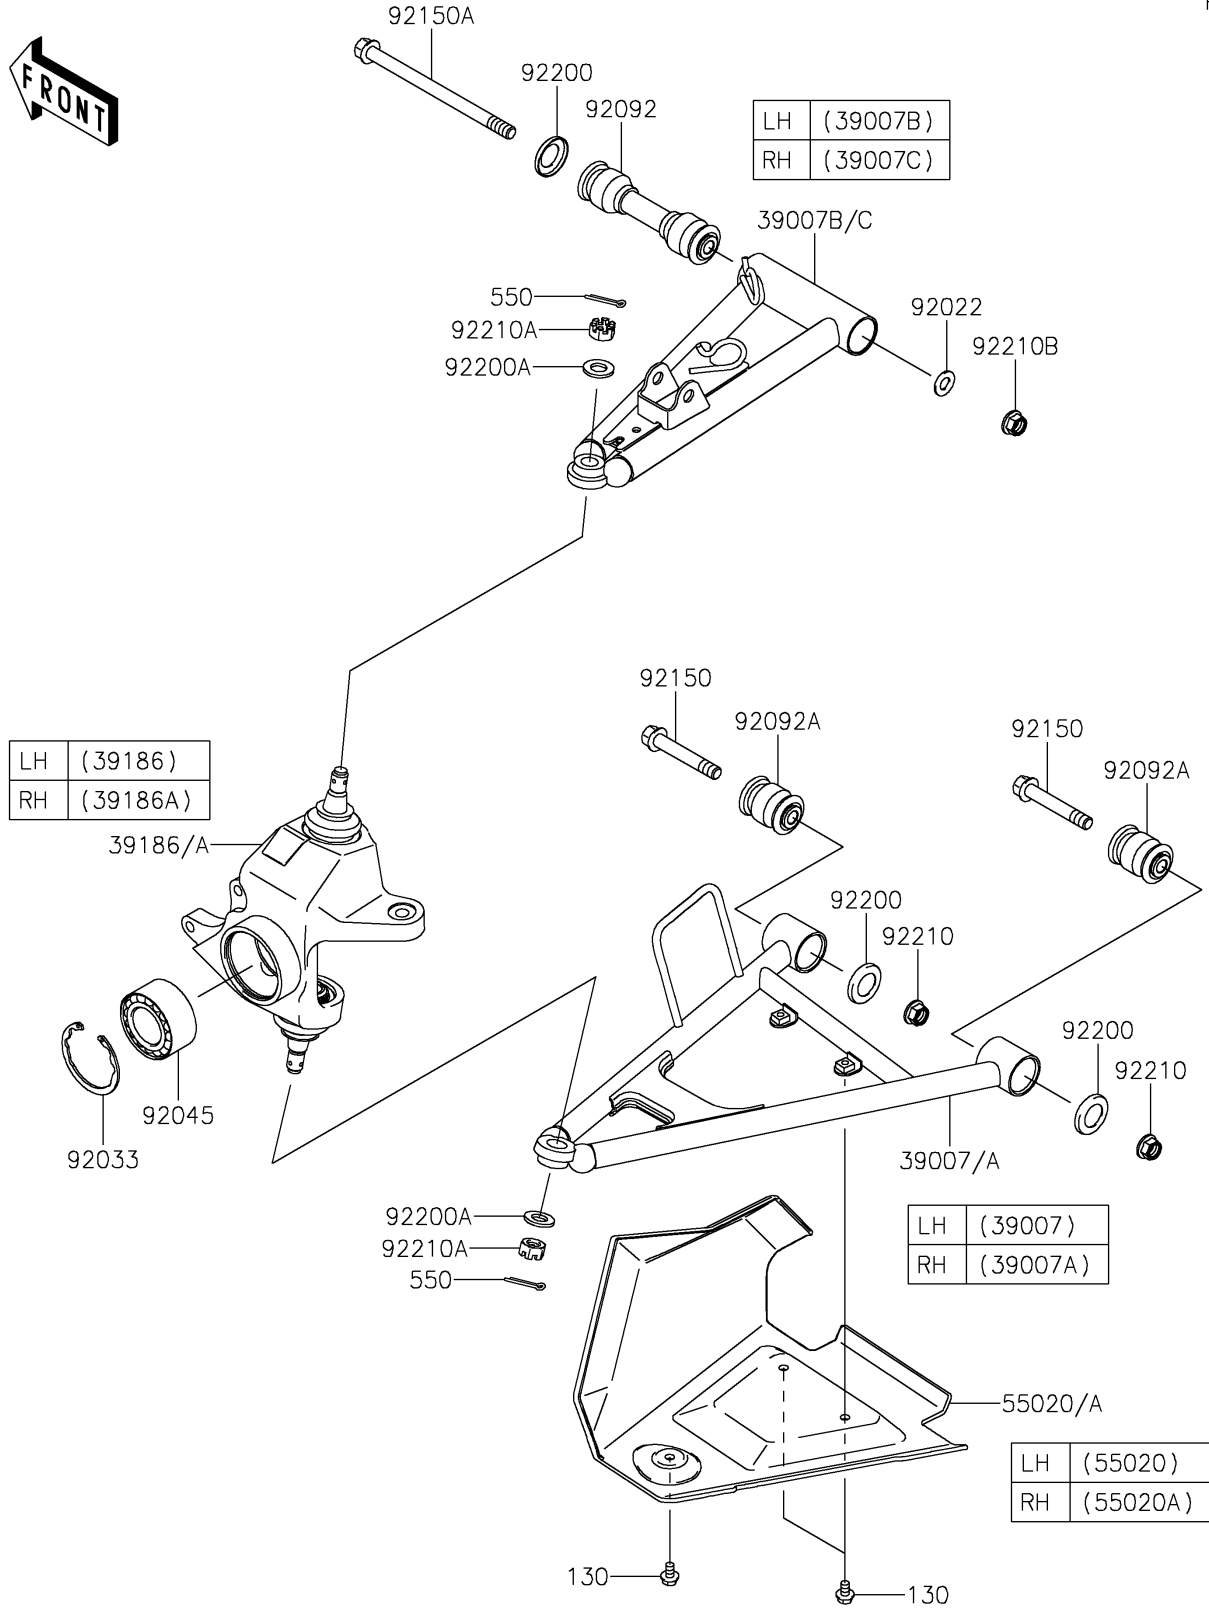

2021 BRUTE FORCE® 750 4x4i EPS CAMO PARTS DIAGRAM

Front Suspension

F2152

2021 BRUTE FORCE® 750 4x4i EPS CAMO PARTS LIST

Front Suspension

| ITEM NAME | PART NUMBER | QUANTITY |
|---|---------------|----------|
| ARM-SUSP,FR,LWR,LH,BLACK (Ref # 39007) | 39007-0176-10 | 1 |
| ARM-SUSP,FR,LWR,RH,BLACK (Ref # 39007A) | 39007-0177-10 | 1 |
| ARM-SUSP,FR,UPP,LH,BLACK (Ref # 39007B) | 39007-0341-10 | 1 |
| ARM-SUSP,FR,UPP,RH,BLACK (Ref # 39007C) | 39007-0342-10 | 1 |
| KNUCKLE ASSY,FR,LH (Ref # 39186) | 39186-0033 | 1 |
| KNUCKLE ASSY,FR,RH (Ref # 39186A) | 39186-0034 | 1 |
| GUARD,FRONT ARM,LH,F.BLACK (Ref # 55020) | 55020-0109-6Z | 1 |
| GUARD,FRONT ARM,RH,F.BLACK (Ref # 55020A) | 55020-0110-6Z | 1 |
| WASHER,10.2X20X1.5 (Ref # 92022) | 92022-3742 | 2 |
| RING-SNAP,55MM (Ref # 92033) | 92033-1274 | 2 |
| BEARING-BALL,30BWD08ACA13 (Ref # 92045) | 92045-0095 | 2 |
| BUSHING-RUBBER (Ref # 92092) | 92092-0025 | 2 |
| BUSHING-RUBBER (Ref # 92092A) | 92092-0026 | 4 |
| BOLT,FLANGED,10X63 (Ref # 92150) | 92150-1384 | 4 |
| BOLT,FLANGED,10X150 (Ref # 92150A) | 92150-1686 | 2 |
| WASHER,19X31.8X4 (Ref # 92200) | 92200-0582 | 6 |
| WASHER,12.3X23X2.3 (Ref # 92200A) | 92200-1004 | 4 |
| NUT,LOCK,FLANGED,10MM (Ref # 92210) | 92210-0276 | 4 |
| NUT,CASTLE,12MM (Ref # 92210A) | 92210-0395 | 4 |
| NUT,LOCK,FLANGED,10MM (Ref # 92210B) | 92210-1081 | 2 |
| BOLT-FLANGED,6X10 (Ref # 130) | 130BA0610 | 6 |
| PIN-COTTER,3.0X25 (Ref # 550) | 550AA3025 | 4 |