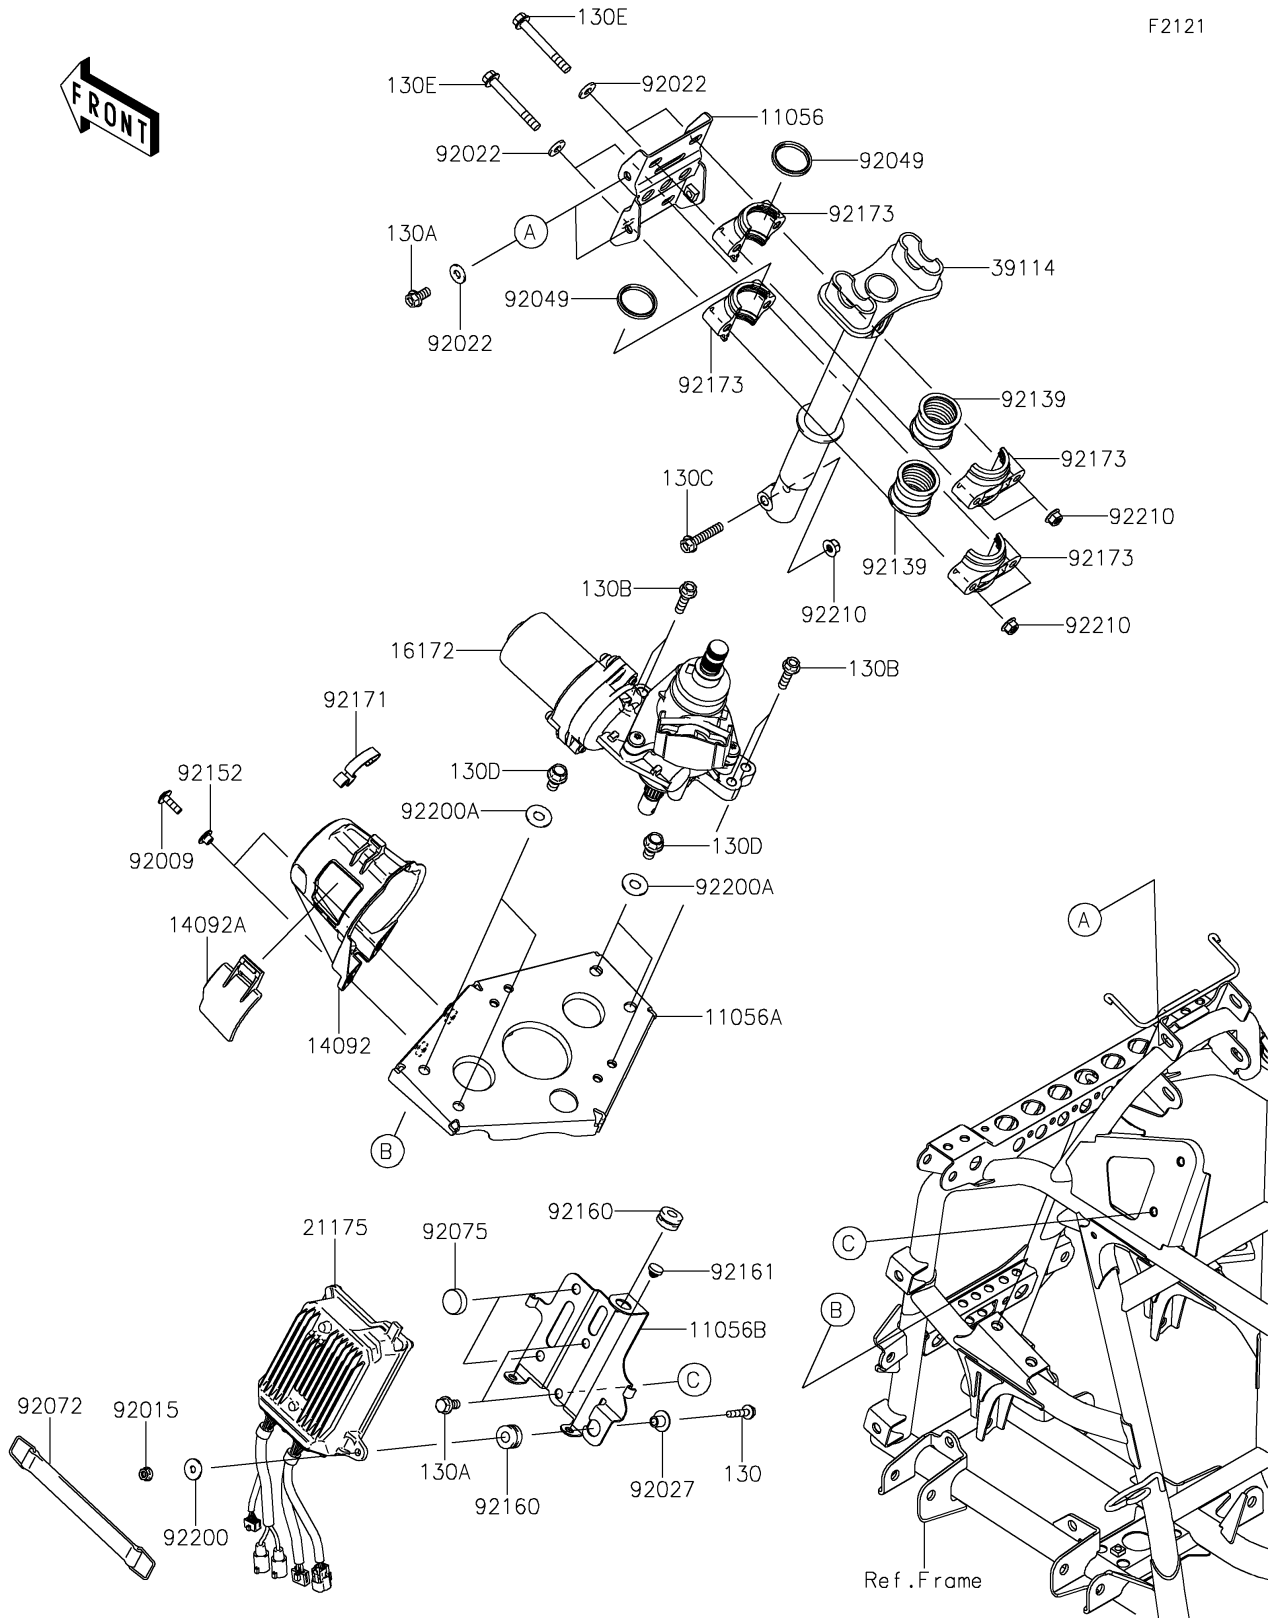

2021 BRUTE FORCE® 750 4x4i EPS CAMO PARTS DIAGRAM

Steering Shaft

F2121

2021 BRUTE FORCE® 750 4x4i EPS CAMO PARTS LIST

Steering Shaft

ITEM NAME	PART NUMBER	QUANTITY
BRACKET,STRG,UPP (Ref # 11056)	11056-0284	1
BRACKET,EPS BODY FIT (Ref # 11056A)	11056-0285	1
BRACKET,EPS ECU (Ref # 11056B)	11056-0290	1
COVER,EPS (Ref # 14092)	14092-0260	1
COVER,EPS,CAP (Ref # 14092A)	14092-0261	1
ACTUATOR,EPS (Ref # 16172)	16172-0047	1
CONTROL UNIT-ELECTRONIC,EPS (Ref # 21175)	21175-0752	1
SHAFT-COMP-STRG (Ref # 39114)	39114-0309	1
SCREW,6X20 (Ref # 92009)	92009-1289	2
NUT,FLANGED,6MM (Ref # 92015)	92015-1367	1
WASHER,8.2X19X2 (Ref # 92022)	92022-1533	8
COLLAR,L=12 (Ref # 92027)	92027-1062	1
SEAL-OIL,SR31.8X37.5X3.8LR (Ref # 92049)	92049-7501	2
BAND,BATTERY (Ref # 92072)	92072-3879	1
DAMPER,9X24X14 (Ref # 92075)	92075-281	2
BUSHING,STRG SHAFT (Ref # 92139)	92139-0763	2
COLLAR,6.3X8.3X7.2 (Ref # 92152)	92152-1865	2
DAMPER (Ref # 92160)	92160-1895	2
DAMPER (Ref # 92161)	92161-0586	2
CLAMP (Ref # 92171)	92171-0225	1
CLAMP,STRG SHAFT (Ref # 92173)	92173-0746	4
WASHER,6.5X20X1.6 (Ref # 92200)	92200-0283	1
WASHER,10.5X25X1.6 (Ref # 92200A)	92200-1595	4
NUT,FLANGED,LOCK,8MM (Ref # 92210)	92210-0493	5
BOLT-FLANGED,6X30 (Ref # 130)	130BA0630	1
BOLT-FLANGED,8X16 (Ref # 130A)	130BA0816	6
BOLT-FLANGED,8X30 (Ref # 130B)	130BA0830	4
BOLT-FLANGED,8X40 (Ref # 130C)	130BA0840	1
BOLT-FLANGED,10X16 (Ref # 130D)	130BA1016	4

2021 BRUTE FORCE® 750 4x4i EPS CAMO PARTS LIST

Steering Shaft

ITEM NAME	PART NUMBER	QUANTITY
BOLT-FLANGED,8X65 (Ref # 130E)	130CA0865	4