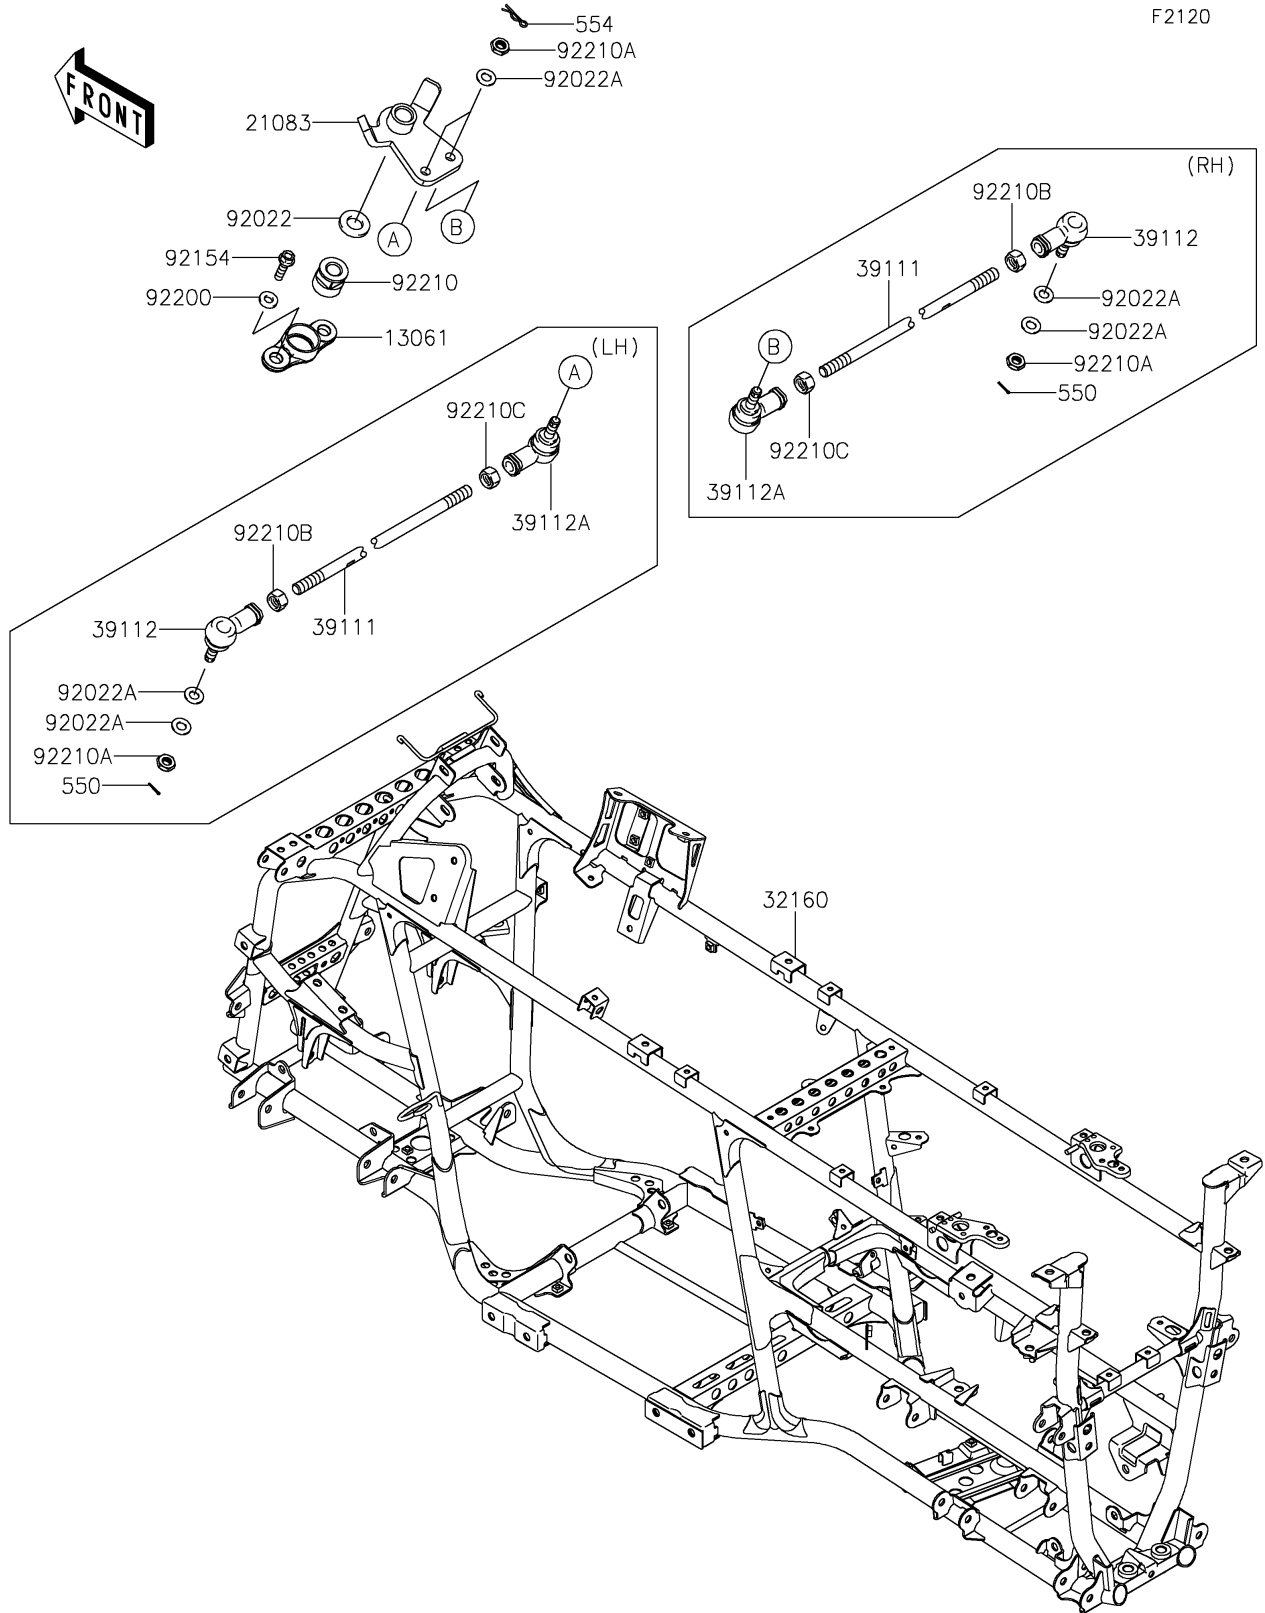

# 2021 BRUTE FORCE® 750 4x4i EPS CAMO PARTS DIAGRAM

Frame

## 2021 BRUTE FORCE® 750 4x4i EPS CAMO PARTS LIST

### Frame

ITEM NAME	PART NUMBER	QUANTITY
BOSS,EPS STOPPER (Ref # 13061)	13061-0611	1
ARM,PITMAN (Ref # 21083)	21083-0053	1
FRAME-COMP (Ref # 32160)	32160-0712	1
ROD-TIE (Ref # 39111)	39111-0023	2
RODEND-TIE,RIGHT HANDED (Ref # 39112)	39112-0009	2
RODEND-TIE,LEFT HANDED (Ref # 39112A)	39112-0010	2
WASHER,16X32X3.2 (Ref # 92022)	92022-1701	1
WASHER,10.2X20X1.5 (Ref # 92022A)	92022-3742	6
BOLT,FLANGED,8X30 (Ref # 92154)	92154-0850	2
WASHER,8.2X20.0X2.5 (Ref # 92200)	92200-0205	2
NUT,16MM (Ref # 92210)	92210-0751	1
NUT,LOCK,10MM (Ref # 92210A)	92210-1184	4
NUT,RIGHT HANDED (Ref # 92210B)	92210-1385	2
NUT,LEFT HANDED (Ref # 92210C)	92210-1386	2
PIN-COTTER,2.0X15 (Ref # 550)	550AA2015	2
PIN-SNAP,10MM (Ref # 554)	554DA1000	2