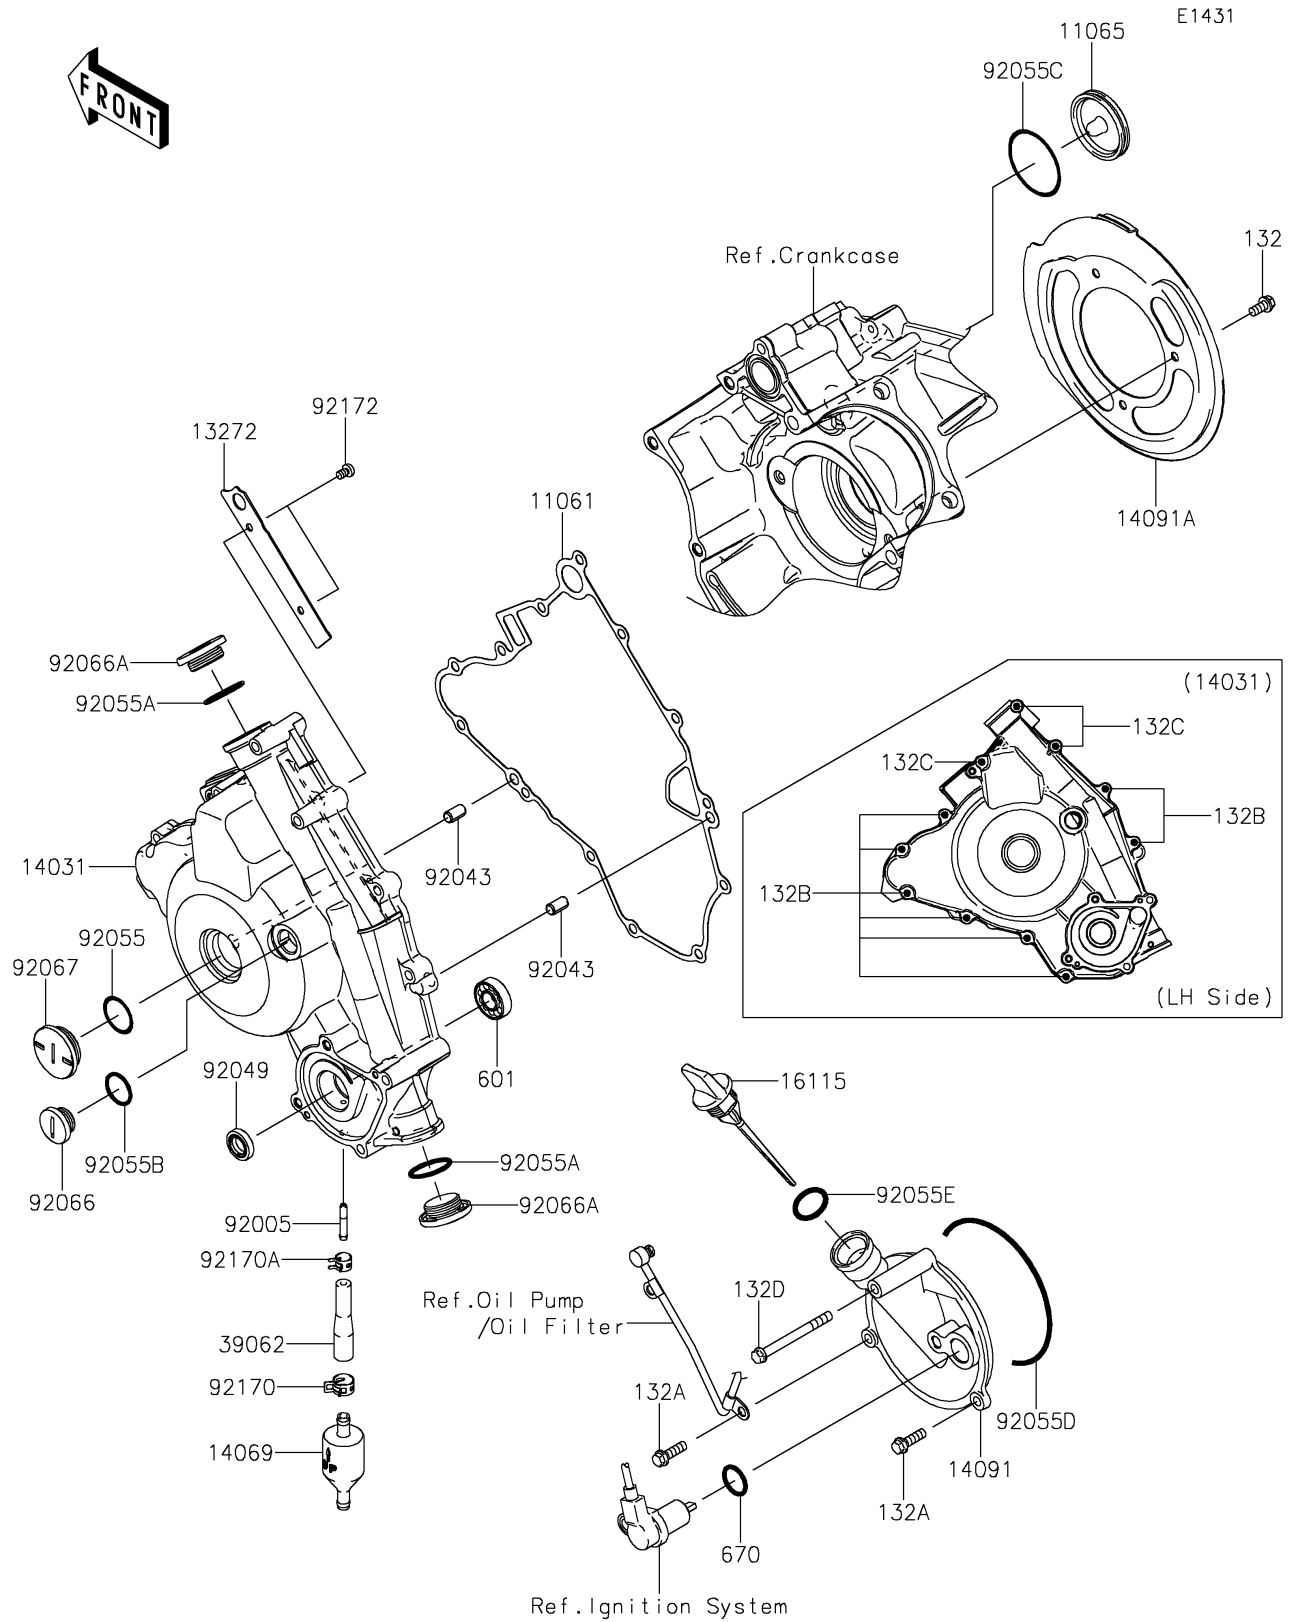

# 2021 BRUTE FORCE® 750 4x4i EPS CAMO PARTS DIAGRAM

Engine Cover(s)

# 2021 BRUTE FORCE® 750 4x4i EPS CAMO PARTS LIST

Engine Cover(s)

ITEM NAME	PART NUMBER	QUANTITY
-----------	-------------	----------