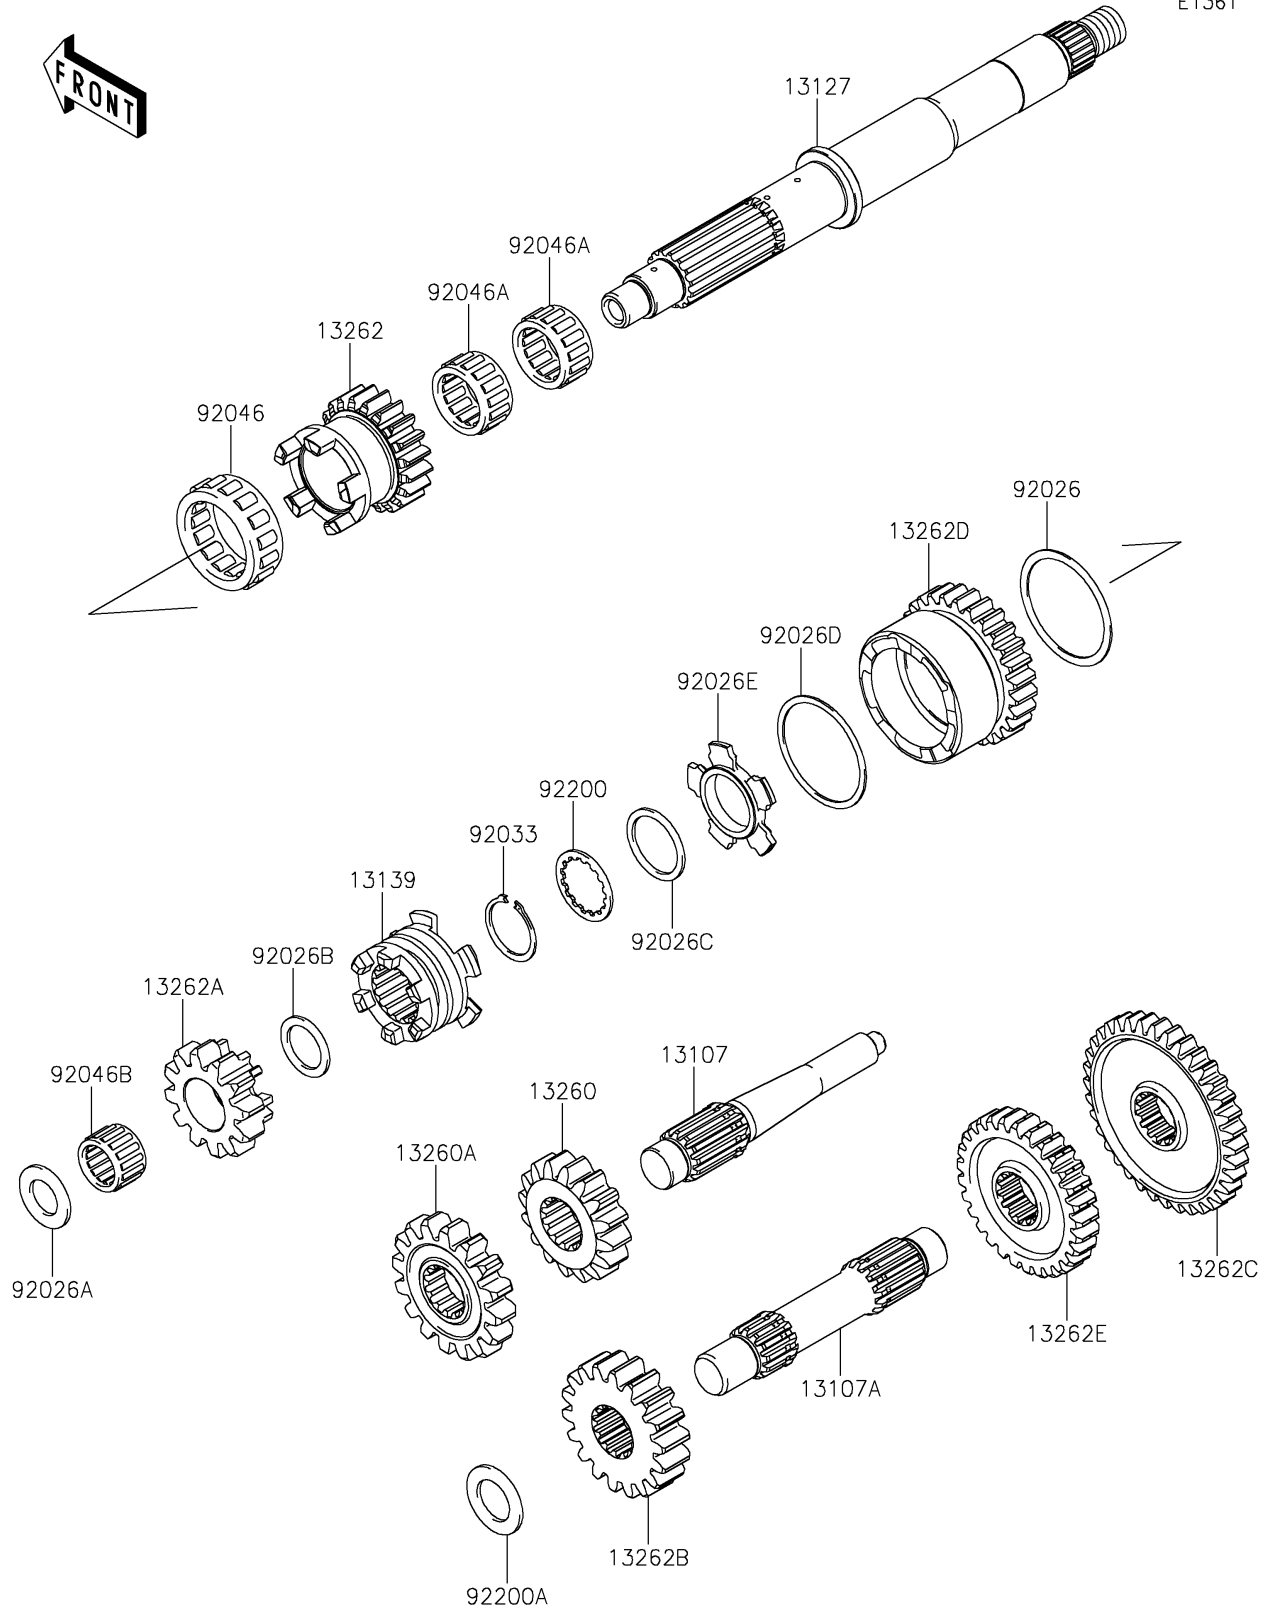

# 2021 BRUTE FORCE® 750 4x4i EPS CAMO PARTS DIAGRAM

Transmission

E1361

## 2021 BRUTE FORCE® 750 4x4i EPS CAMO PARTS LIST

### Transmission

ITEM NAME	PART NUMBER	QUANTITY
SHAFT,REVERSE,IDLE (Ref # 13107)	13107-0754	1
SHAFT,COUNTER (Ref # 13107A)	13107-0755	1
SHAFT-TRANSMISSION INPUT (Ref # 13127)	13127-0053	1
SHIFTER (Ref # 13139)	13139-0626	1
GEAR,OUTPUT REVERSE,16T (Ref # 13260)	13260-1872	1
GEAR,DRIVEN REVERSE,16T (Ref # 13260A)	13260-1873	1
GEAR,INPUT LOW,20T (Ref # 13262)	13262-0234	1
GEAR,INPUT REVERSE,12T (Ref # 13262A)	13262-0235	1
GEAR,OUTPUT DRIVE,18T (Ref # 13262B)	13262-0432	1
GEAR,DRIVEN LOW,36T (Ref # 13262C)	13262-0794	1
GEAR,INPUT HI,27T (Ref # 13262D)	13262-0837	1
GEAR,DRIVEN HI,29T (Ref # 13262E)	13262-0838	1
SPACER,48.2X56X1.0 (Ref # 92026)	92026-0163	1
SPACER,17.3X30X2.0 (Ref # 92026A)	92026-1415	1
SPACER,21.2X29X1.6 (Ref # 92026B)	92026-1568	1
SPACER,28.2X34.5X1.6 (Ref # 92026C)	92026-1587	1
SPACER,48.2X54.3X1.0 (Ref # 92026D)	92026-1599	1
SPACER,HI&LOW (Ref # 92026E)	92026-1600	1
RING-SNAP,25.9X30.6X1.2 (Ref # 92033)	92033-1037	1
BEARING-NEEDLE,HIGH GEAR (Ref # 92046)	92046-1276	1
BEARING-NEEDLE,FWF-283317 (Ref # 92046A)	92046-1278	2
BEARING-NEEDLE,REVERSE GEAR (Ref # 92046B)	92046-1279	1
WASHER,28.5X34.0X1.5 (Ref # 92200)	92200-1240	1
WASHER,20.3X33X2.0 (Ref # 92200A)	92200-1351	1