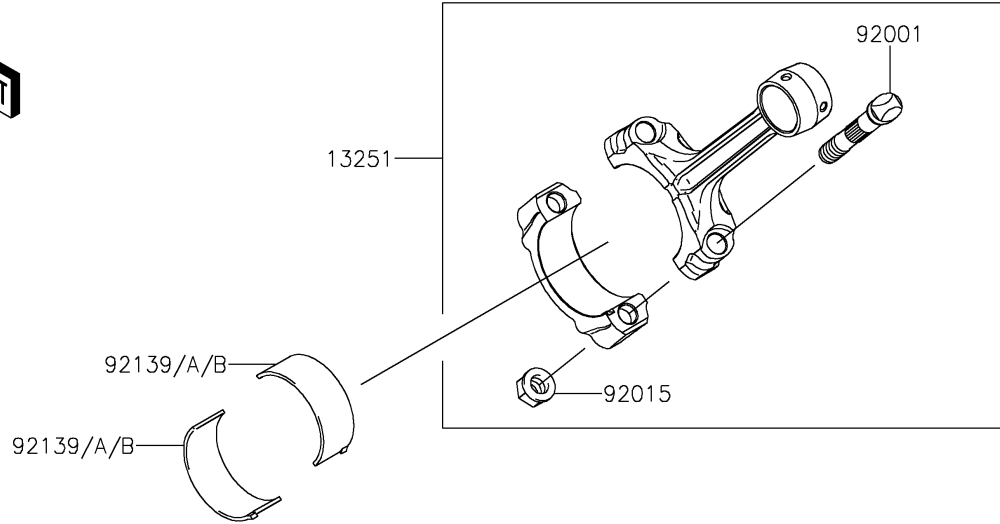

2021 BRUTE FORCE® 750 4x4i EPS CAMO PARTS DIAGRAM

Crankshaft

E1321

2021 BRUTE FORCE® 750 4x4i EPS CAMO PARTS LIST

Crankshaft

ITEM NAME	PART NUMBER	QUANTITY
CRANKSHAFT-COMP (Ref # 13031)	13031-0938	1
ROD-ASSY-CONNECTING (Ref # 13251)	13251-0709	2
BOLT,CONNECTING ROD (Ref # 92001)	92001-1980	4
NUT,FLANGED,8MM (Ref # 92015)	92015-1311	4
BUSHING,CONNECTING ROD,GREEN (Ref # 92139)	92139-0764	AR
BUSHING,CONNECTING ROD,YELLOW (Ref # 92139A)	92139-0765	4
BUSHING,CONNECTING ROD,BROWN (Ref # 92139B)	92139-0766	AR