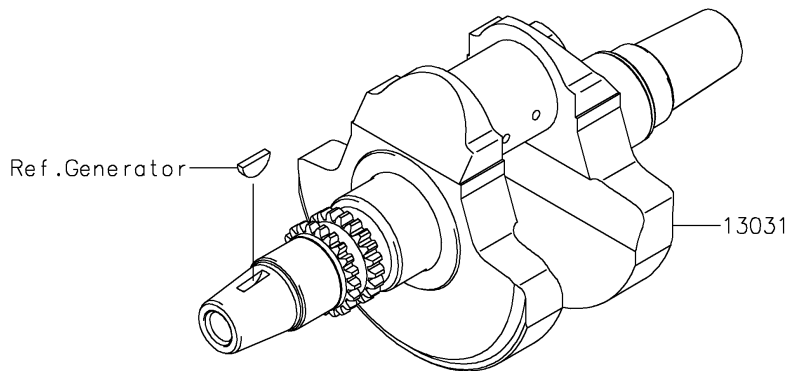

2021 BRUTE FORCE® 750 4x4i EPS CAMO PARTS DIAGRAM

Crankshaft

E1321

2021 BRUTE FORCE® 750 4x4i EPS CAMO PARTS LIST

Crankshaft

ITEM NAME	PART NUMBER	QUANTITY
CRANKSHAFT-COMP (Ref # 13031)	13031-0938	1
ROD-ASSY-CONNECTING (Ref # 13251)	13251-0709	2
BOLT,CONNECTING ROD (Ref # 92001)	92001-1980	4
NUT,FLANGED,8MM (Ref # 92015)	92015-1311	4
BUSHING,CONNECTING ROD,GREEN (Ref # 92139)	92139-0764	AR
BUSHING,CONNECTING ROD,YELLOW (Ref # 92139A)	92139-0765	4
BUSHING,CONNECTING ROD,BROWN (Ref # 92139B)	92139-0766	AR