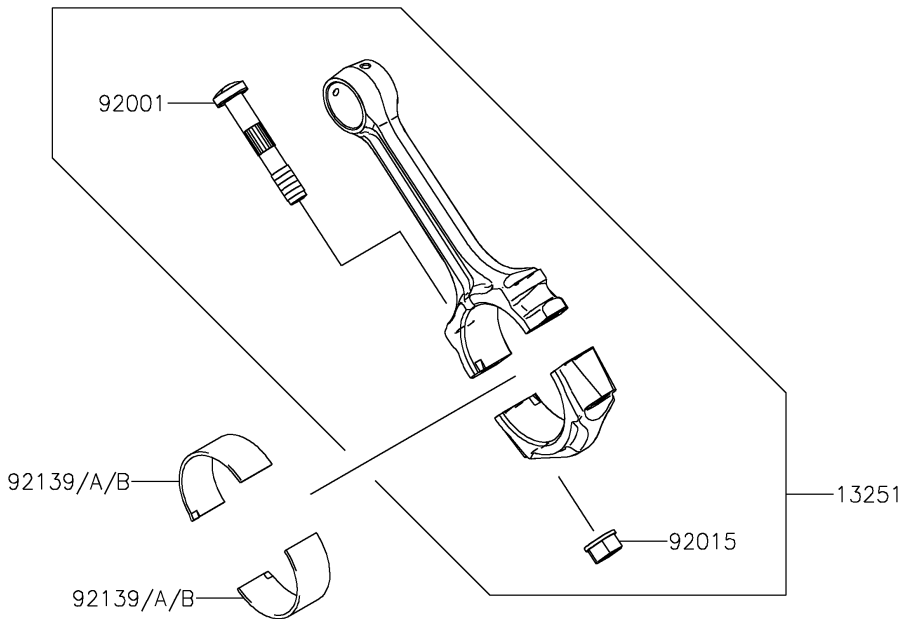

2021 BRUTE FORCE® 750 4x4i EPS CAMO PARTS DIAGRAM

Crankshaft

E1321

2021 BRUTE FORCE® 750 4x4i EPS CAMO PARTS LIST

Crankshaft

ITEM NAME	PART NUMBER	QUANTITY
CRANKSHAFT-COMP (Ref # 13031)	13031-0938	1
ROD-ASSY-CONNECTING (Ref # 13251)	13251-0709	2
BOLT,CONNECTING ROD (Ref # 92001)	92001-1980	4
NUT,FLANGED,8MM (Ref # 92015)	92015-1311	4
BUSHING,CONNECTING ROD,GREEN (Ref # 92139)	92139-0764	AR
BUSHING,CONNECTING ROD,YELLOW (Ref # 92139A)	92139-0765	4
BUSHING,CONNECTING ROD,BROWN (Ref # 92139B)	92139-0766	AR