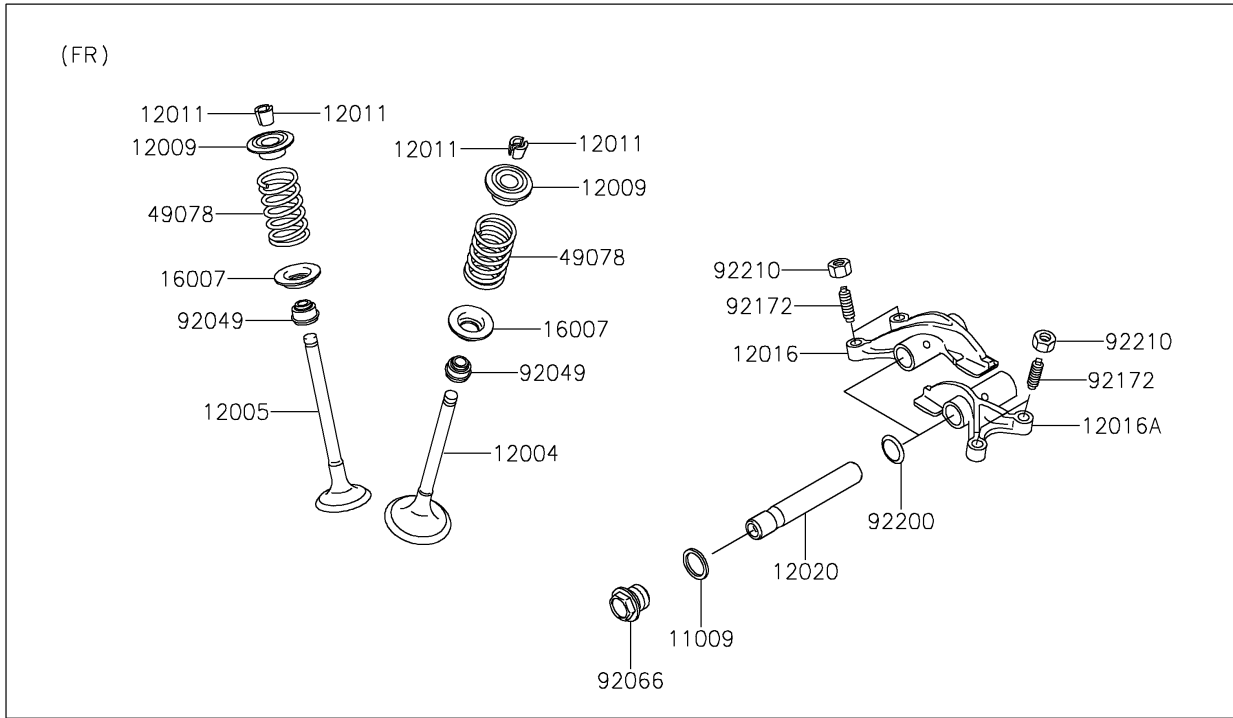

2021 BRUTE FORCE® 750 4x4i EPS CAMO PARTS DIAGRAM

Valve(s)

E1210

2021 BRUTE FORCE® 750 4x4i EPS CAMO PARTS LIST

Valve(s)

ITEM NAME	PART NUMBER	QUANTITY
GASKET,14X18X1.5 (Ref # 11009)	11009-1430	4
VALVE-INTAKE (Ref # 12004)	12004-0717	4
VALVE-EXHAUST (Ref # 12005)	12005-0047	4
RETAINER-VALVE SPRING (Ref # 12009)	12009-1056	8
COLLET (Ref # 12011)	12011-1051	16
ARM-ROCKER,EXHAUST (Ref # 12016)	12016-1128	2
ARM-ROCKER,INTAKE (Ref # 12016A)	12016-1129	2
SHAFT-ROCKER (Ref # 12020)	12020-0004	4
SEAT-SPRING (Ref # 16007)	16007-0703	8
SPRING-ENGINE VALVE (Ref # 49078)	49078-0014	8
SEAL-OIL,VSB58.558 (Ref # 92049)	92049-1218	8
PLUG,DRAIN (Ref # 92066)	92066-2196	4
SCREW,6MM (Ref # 92172)	92172-0737	8
WASHER,13X17X0.3 (Ref # 92200)	92200-0808	4
NUT,6MM (Ref # 92210)	92210-1490	8