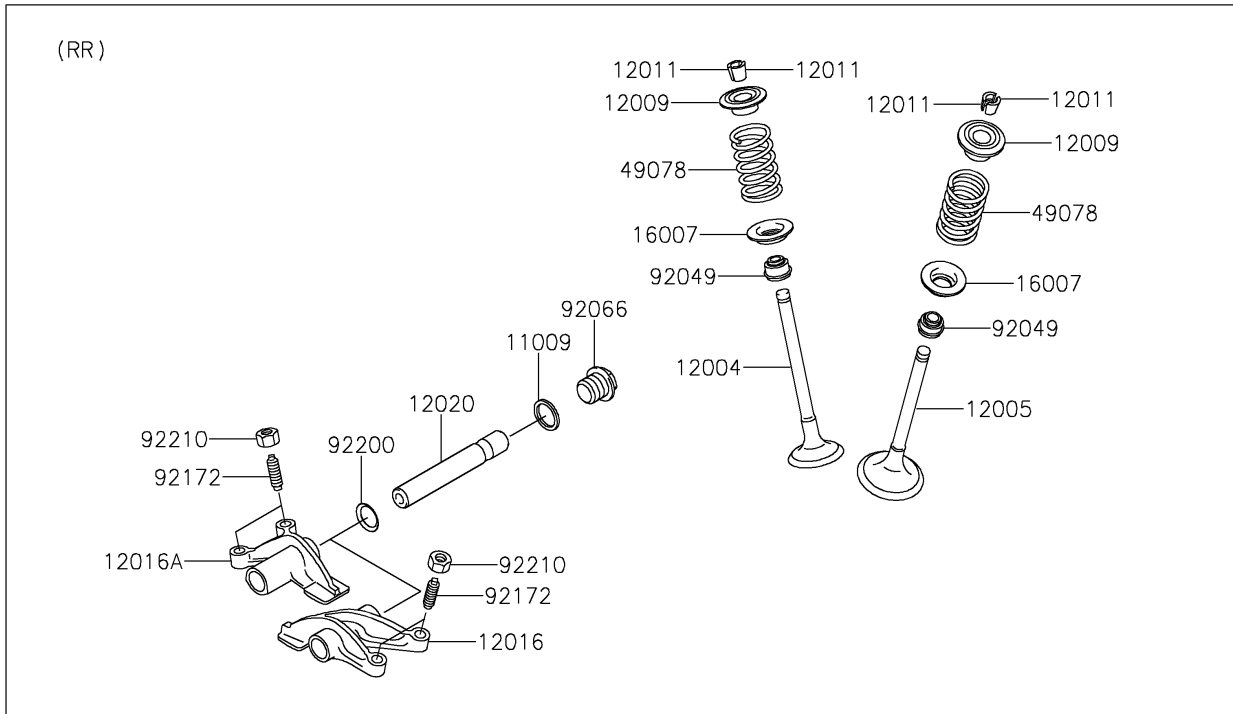

2021 BRUTE FORCE® 750 4x4i EPS CAMO PARTS DIAGRAM

Valve(s)

E1210

2021 BRUTE FORCE® 750 4x4i EPS CAMO PARTS LIST

Valve(s)

ITEM NAME	PART NUMBER	QUANTITY
GASKET,14X18X1.5 (Ref # 11009)	11009-1430	4
VALVE-INTAKE (Ref # 12004)	12004-0717	4
VALVE-EXHAUST (Ref # 12005)	12005-0047	4
RETAINER-VALVE SPRING (Ref # 12009)	12009-1056	8
COLLET (Ref # 12011)	12011-1051	16
ARM-ROCKER,EXHAUST (Ref # 12016)	12016-1128	2
ARM-ROCKER,INTAKE (Ref # 12016A)	12016-1129	2
SHAFT-ROCKER (Ref # 12020)	12020-0004	4
SEAT-SPRING (Ref # 16007)	16007-0703	8
SPRING-ENGINE VALVE (Ref # 49078)	49078-0014	8
SEAL-OIL,VSB58.558 (Ref # 92049)	92049-1218	8
PLUG,DRAIN (Ref # 92066)	92066-2196	4
SCREW,6MM (Ref # 92172)	92172-0737	8
WASHER,13X17X0.3 (Ref # 92200)	92200-0808	4
NUT,6MM (Ref # 92210)	92210-1490	8