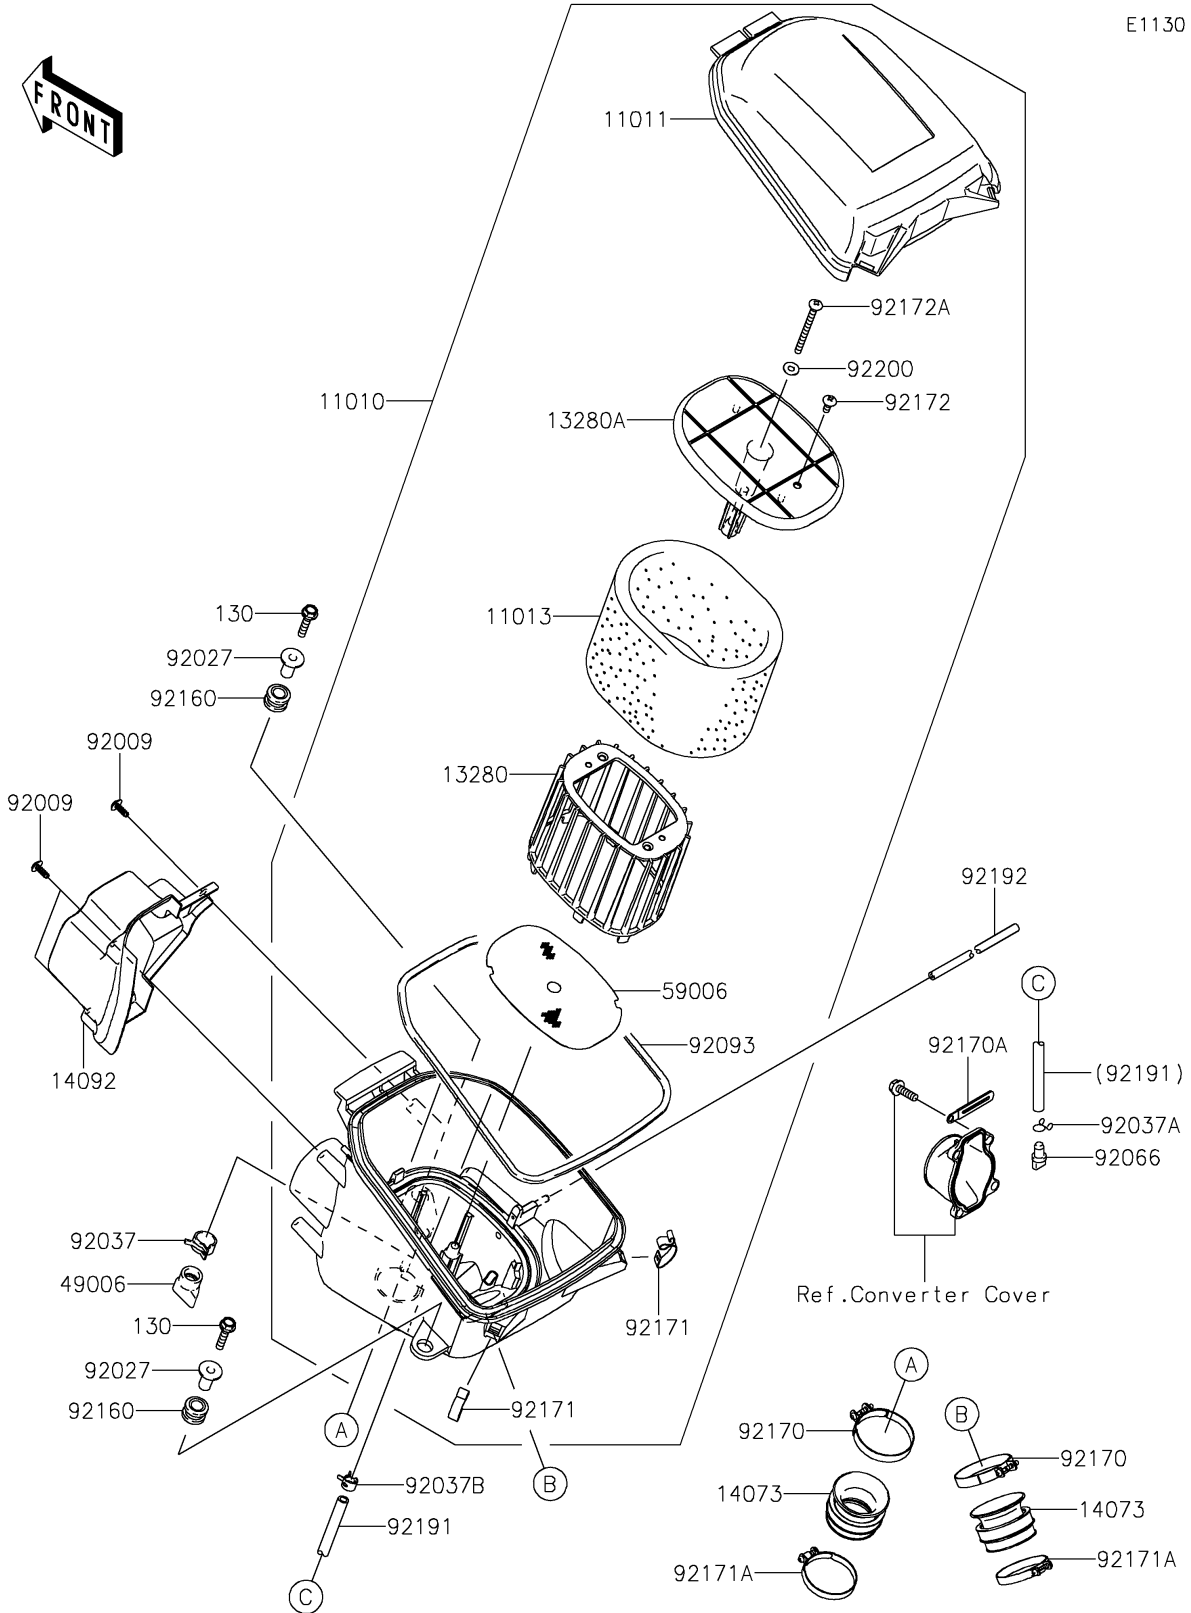

# 2021 BRUTE FORCE® 750 4x4i EPS CAMO PARTS DIAGRAM

Air Cleaner

## 2021 BRUTE FORCE® 750 4x4i EPS CAMO PARTS LIST

### Air Cleaner

| ITEM NAME                         | PART NUMBER | QUANTITY |
|-----------------------------------|-------------|----------|
| FILTER-ASSY-AIR (Ref # 11010)     | 11010-0784  | 1        |
| CASE-AIR FILTER,UPP (Ref # 11011) | 11011-0017  | 1        |
| ELEMENT-AIR FILTER (Ref # 11013)  | 11013-0021  | 1        |
| HOLDER (Ref # 13280)              | 13280-0232  | 1        |
| HOLDER (Ref # 13280A)             | 13280-0233  | 1        |
| DUCT (Ref # 14073)                | 14073-0160  | 2        |
| COVER,INTAKE DUCT (Ref # 14092)   | 14092-0768  | 1        |
| BOOT (Ref # 49006)                | 49006-1292  | 1        |
| ARRESTER-FLAME (Ref # 59006)      | 59006-0015  | 1        |
| SCREW,TAPPING (Ref # 92009)       | 92009-1113  | 3        |
| COLLAR,L=21 (Ref # 92027)         | 92027-195   | 2        |
| CLAMP,HOSE CLIP (Ref # 92037)     | 92037-1460  | 1        |
| CLAMP,TUBE (Ref # 92037A)         | 92037-147   | 1        |
| CLAMP,TUBE (Ref # 92037B)         | 92037-1505  | 1        |
| PLUG,DRAIN (Ref # 92066)          | 92066-1211  | 1        |
| SEAL (Ref # 92093)                | 92093-0083  | 1        |
| DAMPER (Ref # 92160)              | 92160-1594  | 2        |
| CLAMP (Ref # 92170)               | 92170-1448  | 2        |
| CLAMP (Ref # 92170A)              | 92170-1514  | 1        |
| CLAMP (Ref # 92171)               | 92171-0225  | 2        |
| CLAMP (Ref # 92171A)              | 92171-0722  | 2        |
| SCREW (Ref # 92172)               | 92172-0297  | 1        |
| SCREW (Ref # 92172A)              | 92172-0300  | 1        |
| TUBE,7X11X470 (Ref # 92191)       | 92191-1531  | 1        |
| TUBE (Ref # 92192)                | 92192-0449  | 1        |
| WASHER (Ref # 92200)              | 92200-0364  | 1        |
| BOLT-FLANGED,6X30 (Ref # 130)     | 130BA0630   | 2        |