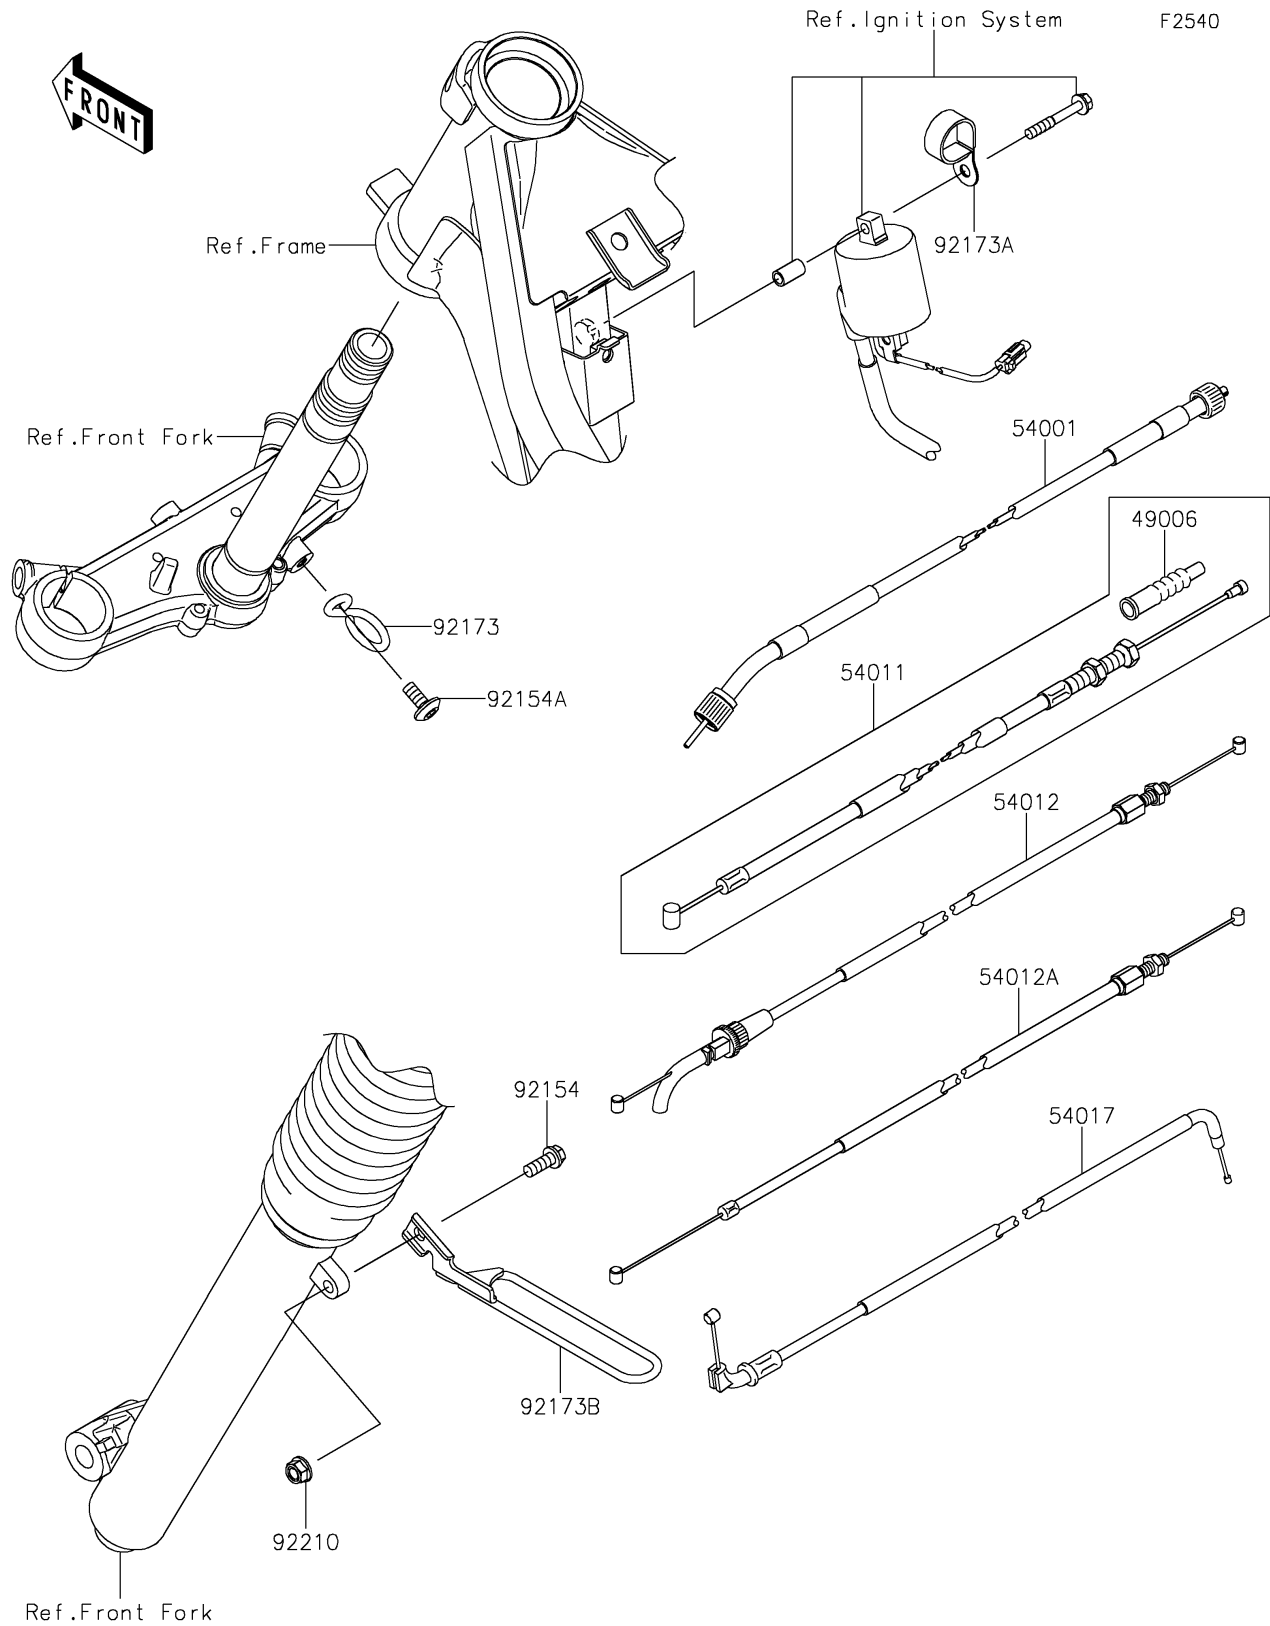

2019 KLX[®]150L

PARTS DIAGRAM

Cables

2019 KLX[®]150L

PARTS LIST

Cables

ITEM NAME	PART NUMBER	QUANTITY
BOOT,CLUTCH CABLE (Ref # 49006)	49006-0579	1
CABLE-SPEEDMETER (Ref # 54001)	54001-0035	1
CABLE-CLUTCH (Ref # 54011)	54011-0610	1
CABLE-THROTTLE,OPENING (Ref # 54012)	54012-0619	1
CABLE-THROTTLE,CLOSING (Ref # 54012A)	54012-0620	1
CABLE-STARTER (Ref # 54017)	54017-0306	1
BOLT,FLANGED,6X16 (Ref # 92154)	92154-0460	1
BOLT,SOCKET,6X14 (Ref # 92154A)	92154-1208	1
CLAMP,METER CABLE,UPP (Ref # 92173)	92173-0828	1
CLAMP,THROTTLE CABLE (Ref # 92173A)	92173-1069	1
CLAMP (Ref # 92173B)	92173-1295	1
NUT,LOCK,FLANGED,6MM (Ref # 92210)	92210-0181	1