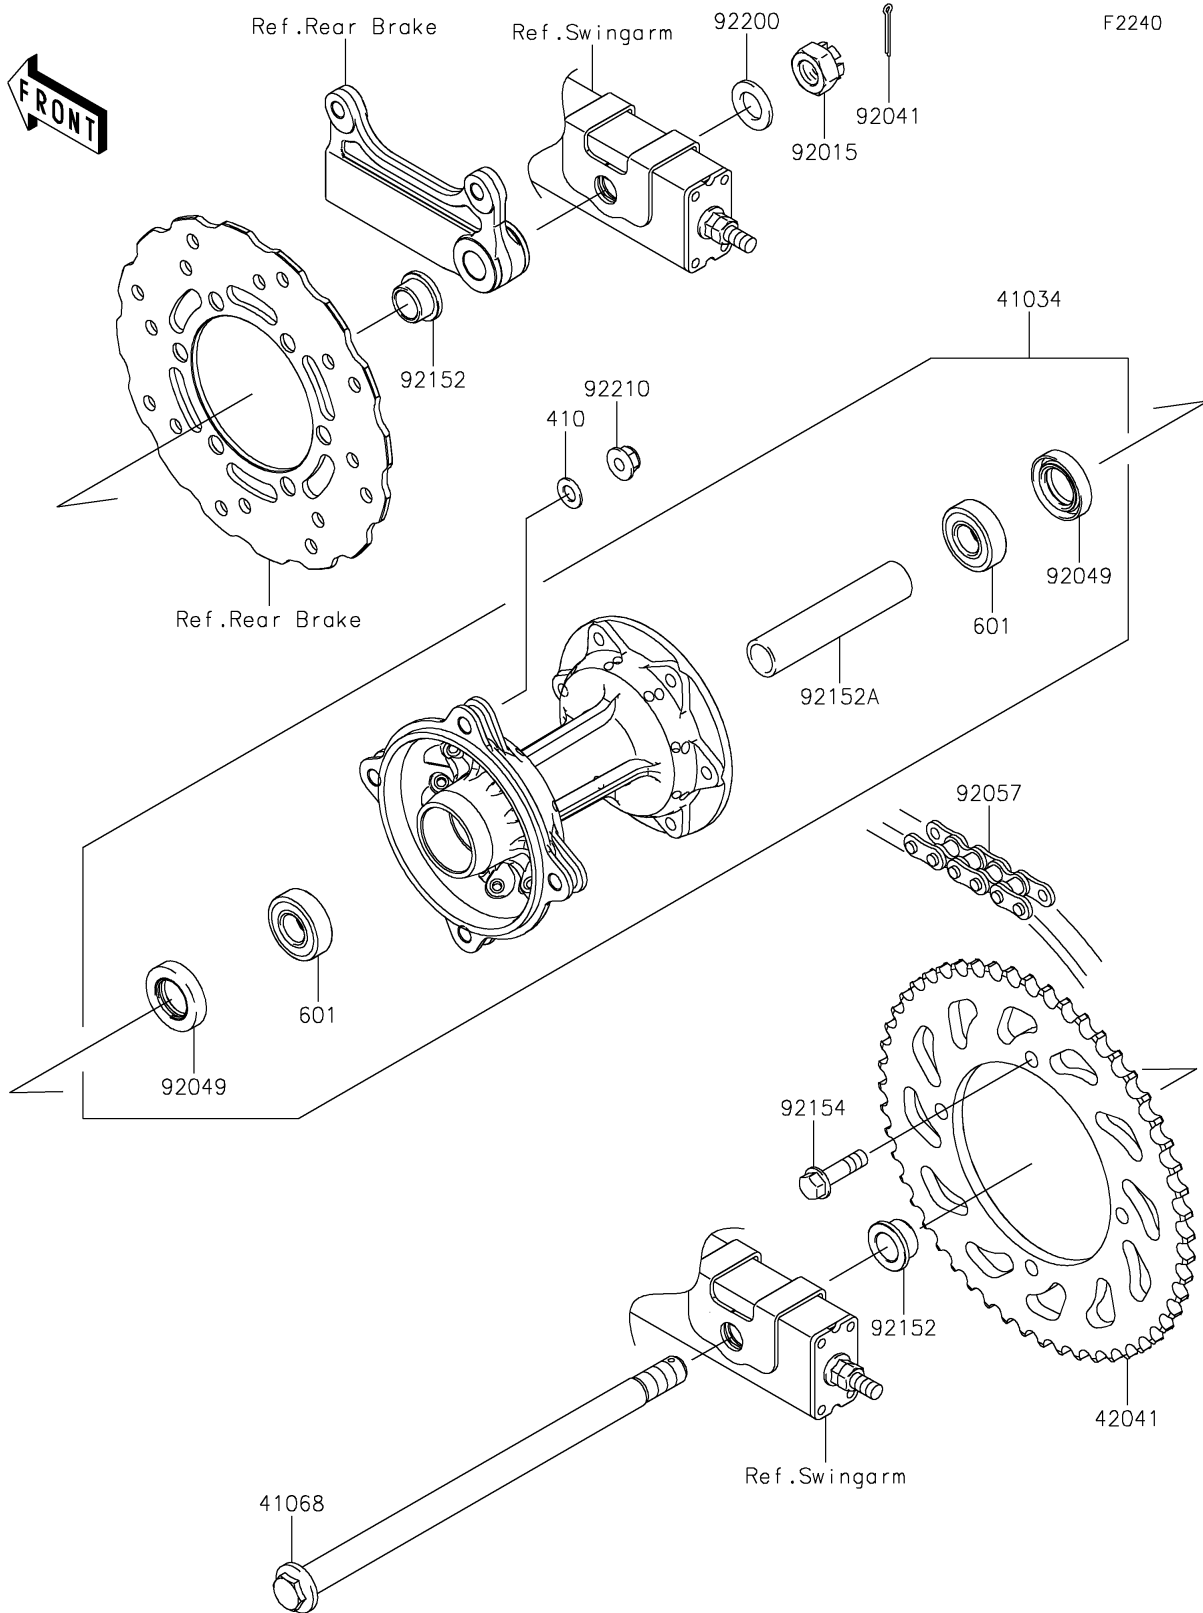

2019 KLX®150L PARTS DIAGRAM

Rear Hub

2019 KLX®150L PARTS LIST

Rear Hub

ITEM NAME	PART NUMBER	QUANTITY
DRUM-ASSY,RR (Ref # 41034)	41034-0596	1
AXLE,RR,14X264.5 (Ref # 41068)	41068-0075	1
SPROCKET-HUB,52T (Ref # 42041)	42041-0146	1
NUT,CASTLE,14MM (Ref # 92015)	92015-1765	1
COTTER,3X35 (Ref # 92041)	92041-0010	1
SEAL-OIL (Ref # 92049)	92049-0114	2
CHAIN,DRIVE,428HX132L (Ref # 92057)	92057-0642	1
COLLAR,15.1X20X12.8 (Ref # 92152)	92152-2246	2
COLLAR,15.1X20X106 (Ref # 92152A)	92152-2493	1
BOLT,FLANGED,8X30 (Ref # 92154)	92154-3760	4
WASHER,14.2X26X3.2 (Ref # 92200)	92200-0873	1
NUT,8MM (Ref # 92210)	92210-0570	4
WASHER-PLAIN-SMALL,8MM (Ref # 410)	410AA0800	4
BEARING-BALL (Ref # 601)	601B6202UU	2