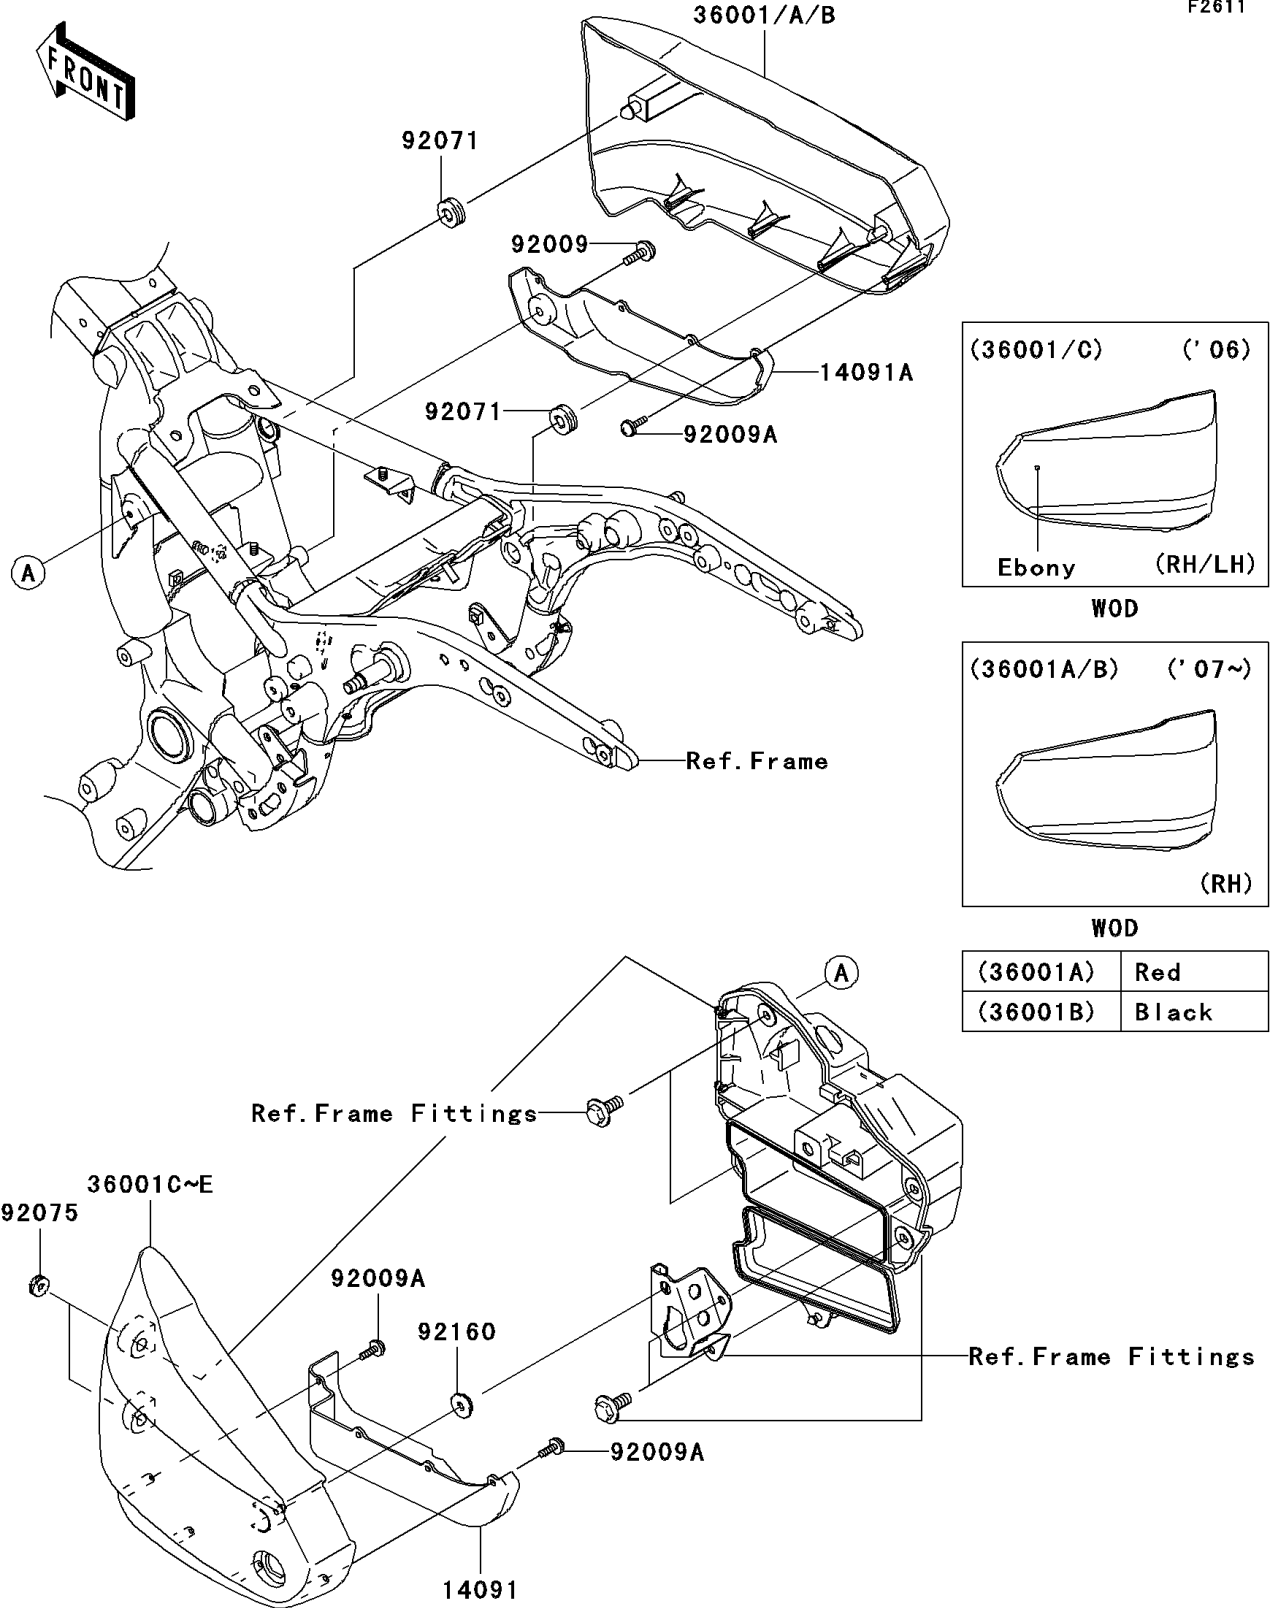

2008 Vulcan® 1600 Classic PARTS DIAGRAM

Side Covers

F2611

2008 Vulcan® 1600 Classic PARTS LIST

Side Covers

ITEM NAME	PART NUMBER	QUANTITY
COVER,SIDE COVER,LH (Ref # 14091)	14091-1343	1
COVER,SIDE COVER,RH (Ref # 14091A)	14091-1344	1
COVER-SIDE,RH,M.BLACK (Ref # 36001B)	36001-0057-17K	1
COVER-SIDE,LH,M.BLACK (Ref # 36001E)	36001-1684-17K	1
SCREW,6X14 (Ref # 92009)	92009-1662	1
SCREW,TAPPING,4X14 (Ref # 92009A)	92009-1792	8
GROMMET (Ref # 92071)	92071-1131	2
DAMPER (Ref # 92075)	92075-1629	2
DAMPER (Ref # 92160)	92160-1944	1