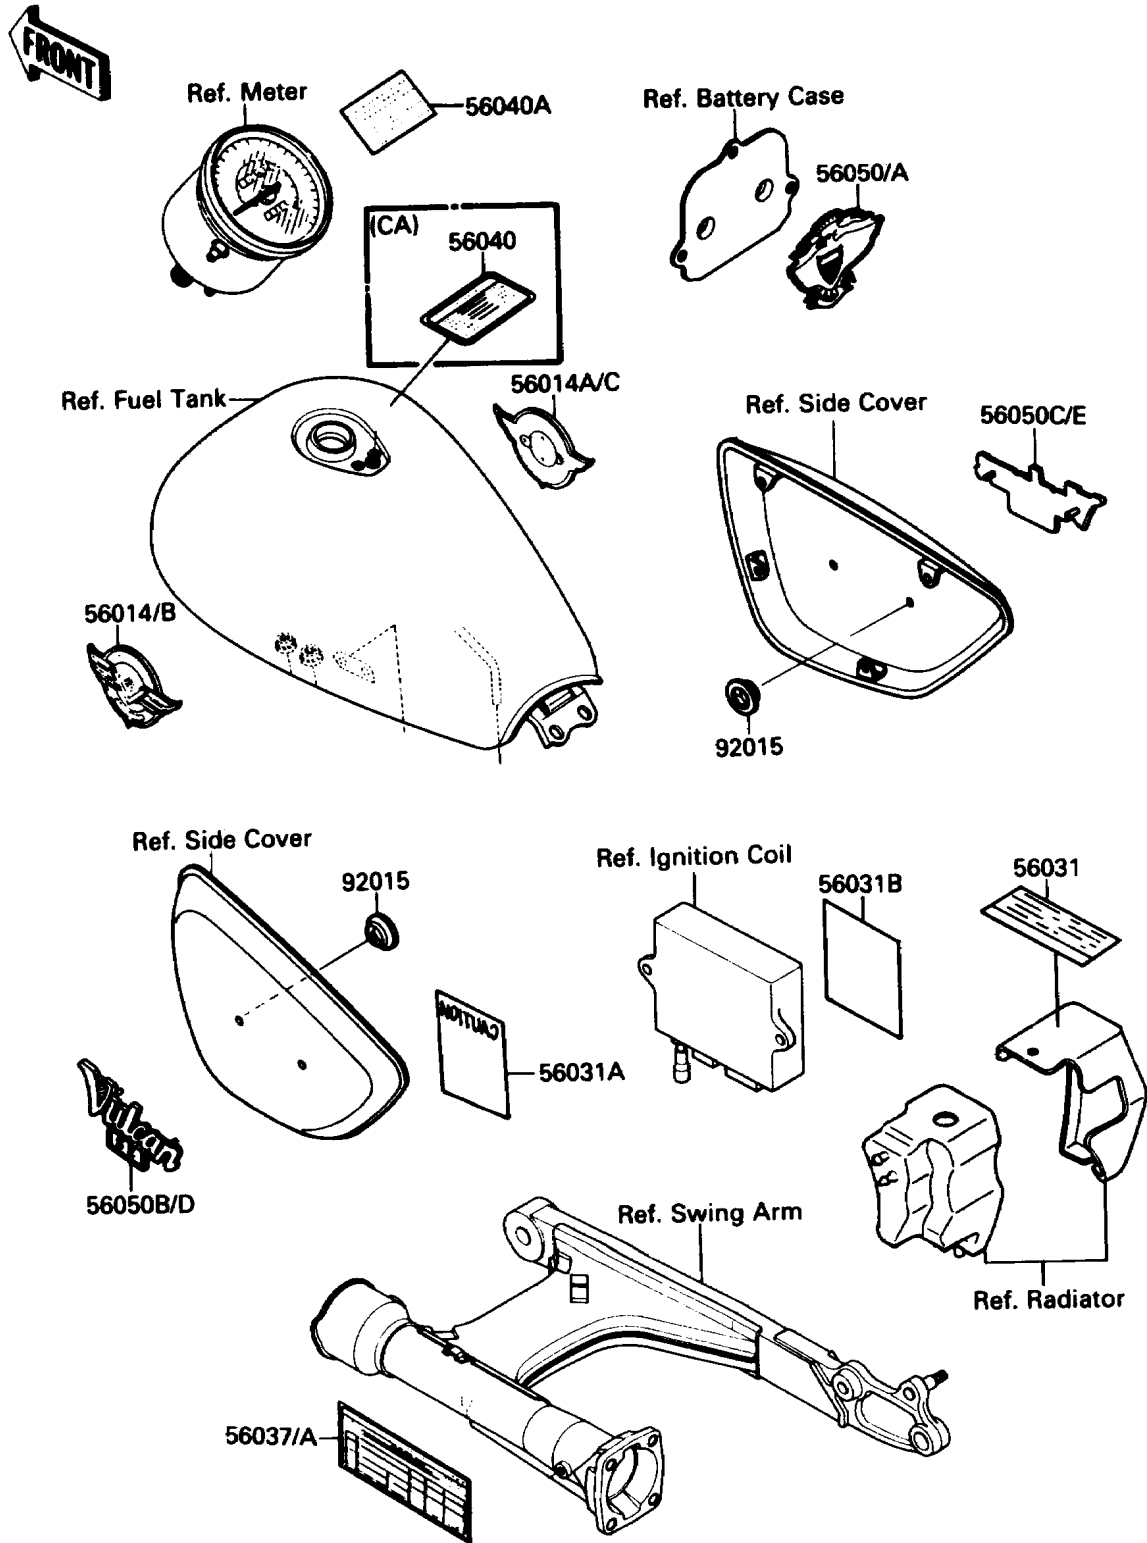

1987 Vulcan 88 SE PARTS DIAGRAM

Labels

F2860-0595

1987 Vulcan 88 SE PARTS LIST

Labels

ITEM NAME	PART NUMBER	QUANTITY
EMBLEM,FUEL TANK,LH,RED&EBONY (Ref # 56014)	56014-1185	1
EMBLEM,FUEL TANK,RH,RED&EBONY (Ref # 56014A)	56014-1186	1
EMBLEM,FUEL TANK,LH,FOR BLUE (Ref # 56014B)	56014-1187	1
EMBLEM,FUEL TANK,RH,FOR BLUE (Ref # 56014C)	56014-1188	1
LABEL-MANUAL,OIL & OIL FILTER (Ref # 56031)	56031-1558	1
LABEL-MANUAL,BATTERY VENT (Ref # 56031A)	56031-1560	1
LABEL-MANUAL,DAILY SAFETY (Ref # 56031B)	56031-1561	1
LABEL-SPECIFICATION,TIRE&LOAD (Ref # 56037)	56037-1379	1
LABEL-WARNING,EVAPO (Ref # 56040)	56040-1121	1
LABEL-WARNING,BREAK IN CAUTION (Ref # 56040A)	56040-1220	1
MARK,BACK REST COVER,RED&EBONY (Ref # 56050)	56050-1008	1
MARK,BACK REST COVER,BLUE&EBON (Ref # 56050A)	56050-1009	1
MARK,SIDE COVER,LH,RED&EBONY (Ref # 56050B)	56050-1011	1
MARK,SIDE COVER,RH,RED&EBONY (Ref # 56050C)	56050-1012	1
MARK,SIDE COVER,LH,FOR BLUE (Ref # 56050D)	56050-1013	1
MARK,SIDE COVER,RH,FOR BLUE (Ref # 56050E)	56050-1014	1
NUT,PUSH,3MM (Ref # 92015)	92018-005	1