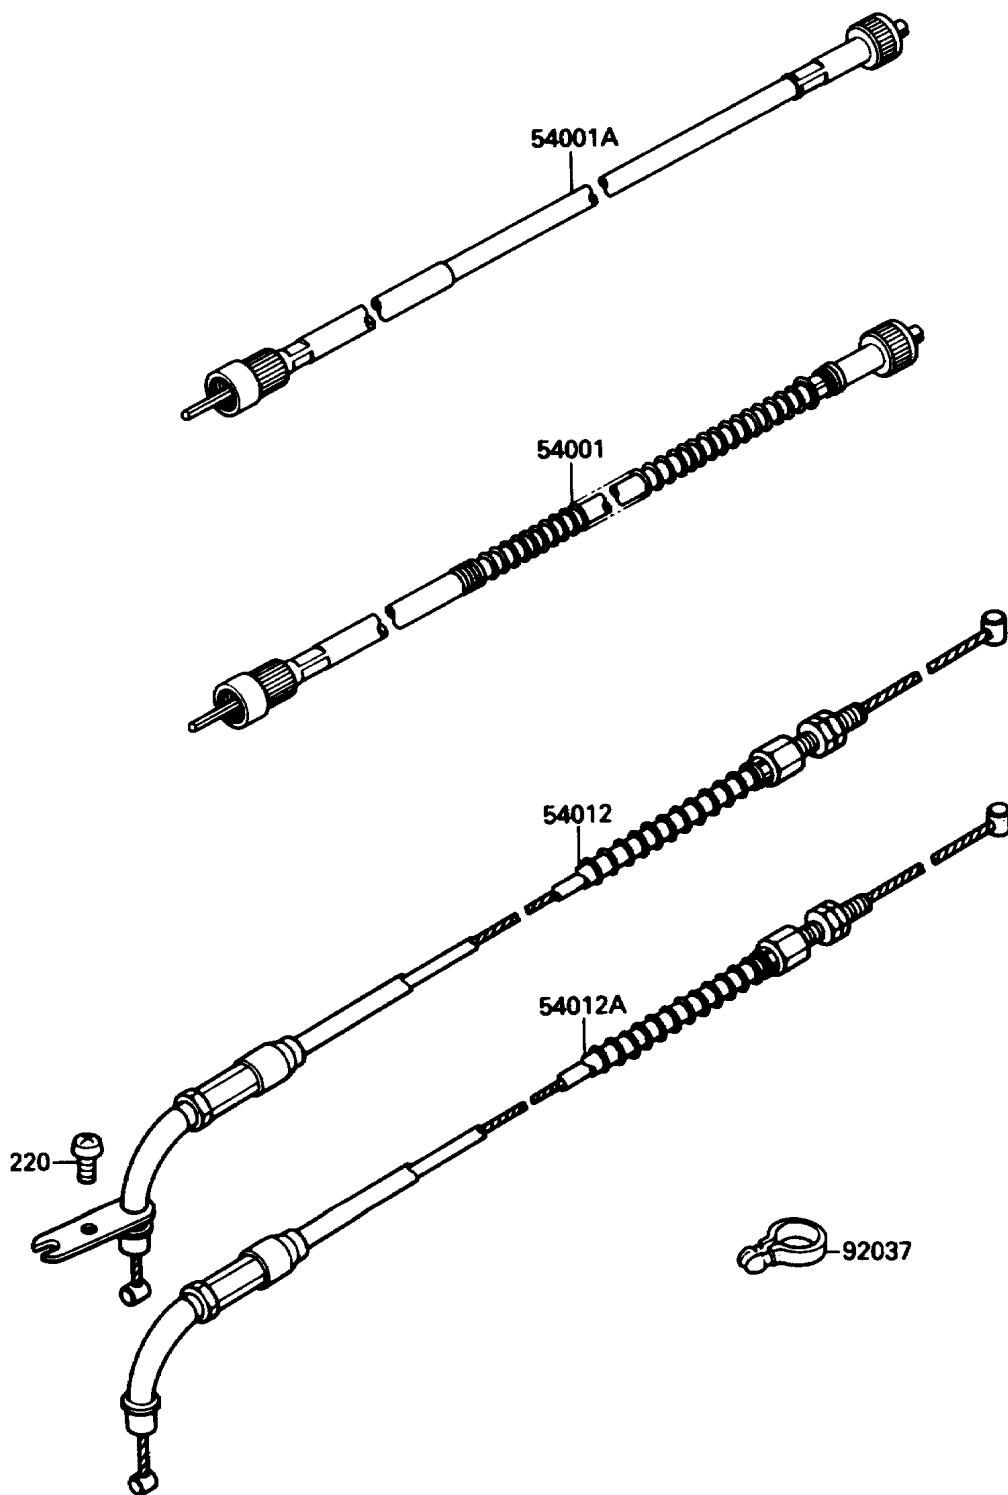

1987 Vulcan 88 SE PARTS DIAGRAM

Cables

F2540

1987 Vulcan 88 SE PARTS LIST

Cables

ITEM NAME	PART NUMBER	QUANTITY
CABLE-SPEEDOMETER (Ref # 54001)	54001-1132	1
CABLE-THROTTLE,OPENING (Ref # 54012)	54012-1319	1
CABLE-THROTTLE,CLOSING (Ref # 54012A)	54012-1320	1
CLAMP,HOSE (Ref # 92037)	92037-1827	1
SCREW-PAN-CROS (Ref # 220)	220C0514	1