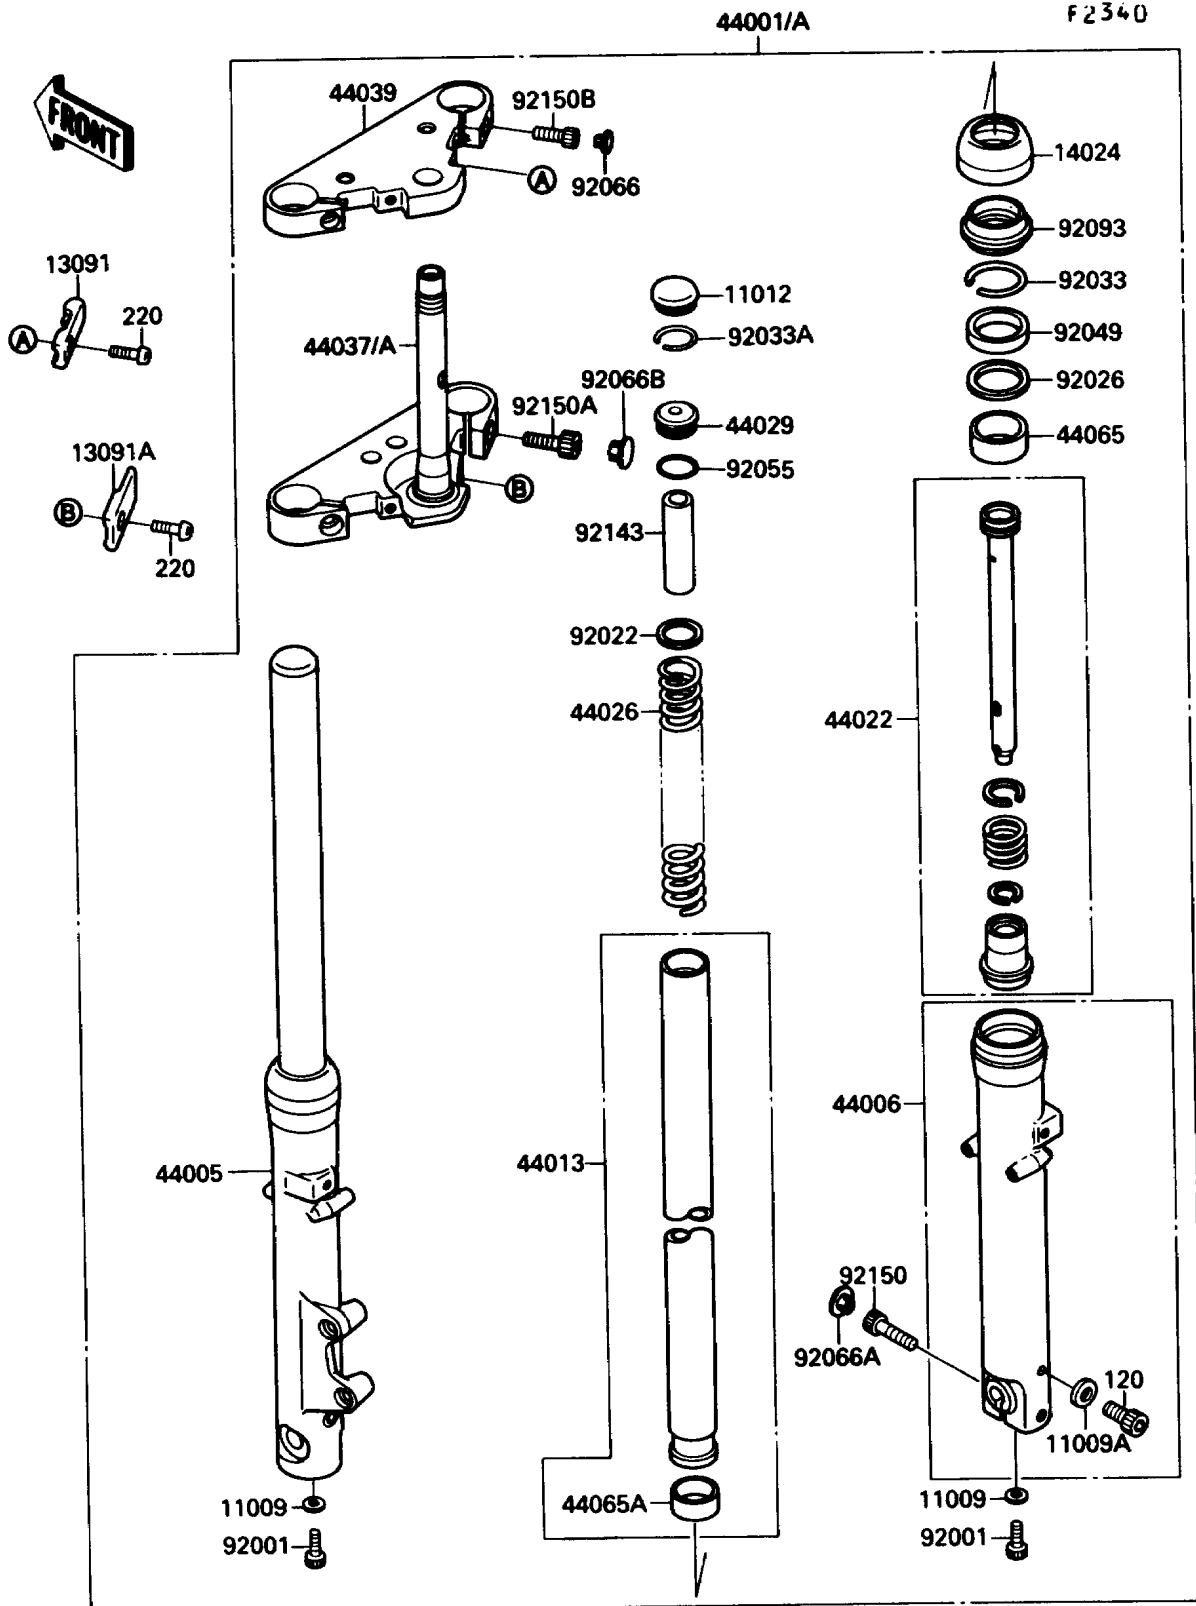

1987 Vulcan 88 SE PARTS DIAGRAM

Front Fork

1987 Vulcan 88 SE PARTS LIST

Front Fork

ITEM NAME	PART NUMBER	QUANTITY
GASKET,FORK CYLINDER BOLT (Ref # 11009)	44045-051	1
GASKET,DRAIN PLUG (Ref # 11009A)	44045-052	1
CAP,FORK TOP (Ref # 11012)	11012-1618	1
HOLDER,UPP (Ref # 13091)	13091-1482	1
HOLDER,LWR (Ref # 13091A)	13091-1483	1
COVER,FORK OUTER TUBE (Ref # 14024)	14024-1600	1
FORK-FRONT (Ref # 44001)	44001-1660	1
PIPE-LEFT FORK OUTER (Ref # 44005)	44005-1264	1
PIPE-RIGHT FORK OUTER (Ref # 44006)	44006-1261	1
PIPE-FORK INNER (Ref # 44013)	44013-1269	1
CYLINDER-FORK (Ref # 44022)	44022-1216	1
SPRING-FRONT FORK (Ref # 44026)	44026-1373	1
SEAT-FORK SPRING (Ref # 44029)	44029-1125	1
HOLDER-FORK UNDER (Ref # 44037)	44037-1220	1
HOLDER-FORK UPPER (Ref # 44039)	44039-1156	1
BUSHING-FRONT FORK (Ref # 44065)	44065-1079	1
BUSHING-FRONT FORK,INNER PIPE (Ref # 44065A)	44065-1080	1
BOLT,FORK CYLINDER (Ref # 92001)	92001-1464	1
WASHER (Ref # 92022)	92022-1909	1
SPACER,FORK OUTER (Ref # 92026)	92026-1276	1
RING-SNAP,FORK OUTER (Ref # 92033)	92033-1222	1
RING-SNAP,SPRING SEAT (Ref # 92033A)	92033-1223	1
SEAL-OIL,FORK OUTER (Ref # 92049)	92049-1272	1
RING-O,SPRING SEAT (Ref # 92055)	92055-1363	1
SEAL,FORK OUTER TUBE (Ref # 92093)	92093-1231	1
COLLAR,FORK,L=150 (Ref # 92143)	92143-1161	1
BOLT,SOCKET,10X40 (Ref # 92150)	92150-1029	1
BOLT,SOCKET,12MM (Ref # 92150A)	92150-1030	1
BOLT,SOCKET,8MM (Ref # 92150B)	92150-1031	1

1987 Vulcan 88 SE PARTS LIST

Front Fork

ITEM NAME	PART NUMBER	QUANTITY
BOLT-SOCKET (Ref # 120)	120P0608	1
SCREW-PAN-CROS,6X20 (Ref # 220)	220E0620	1