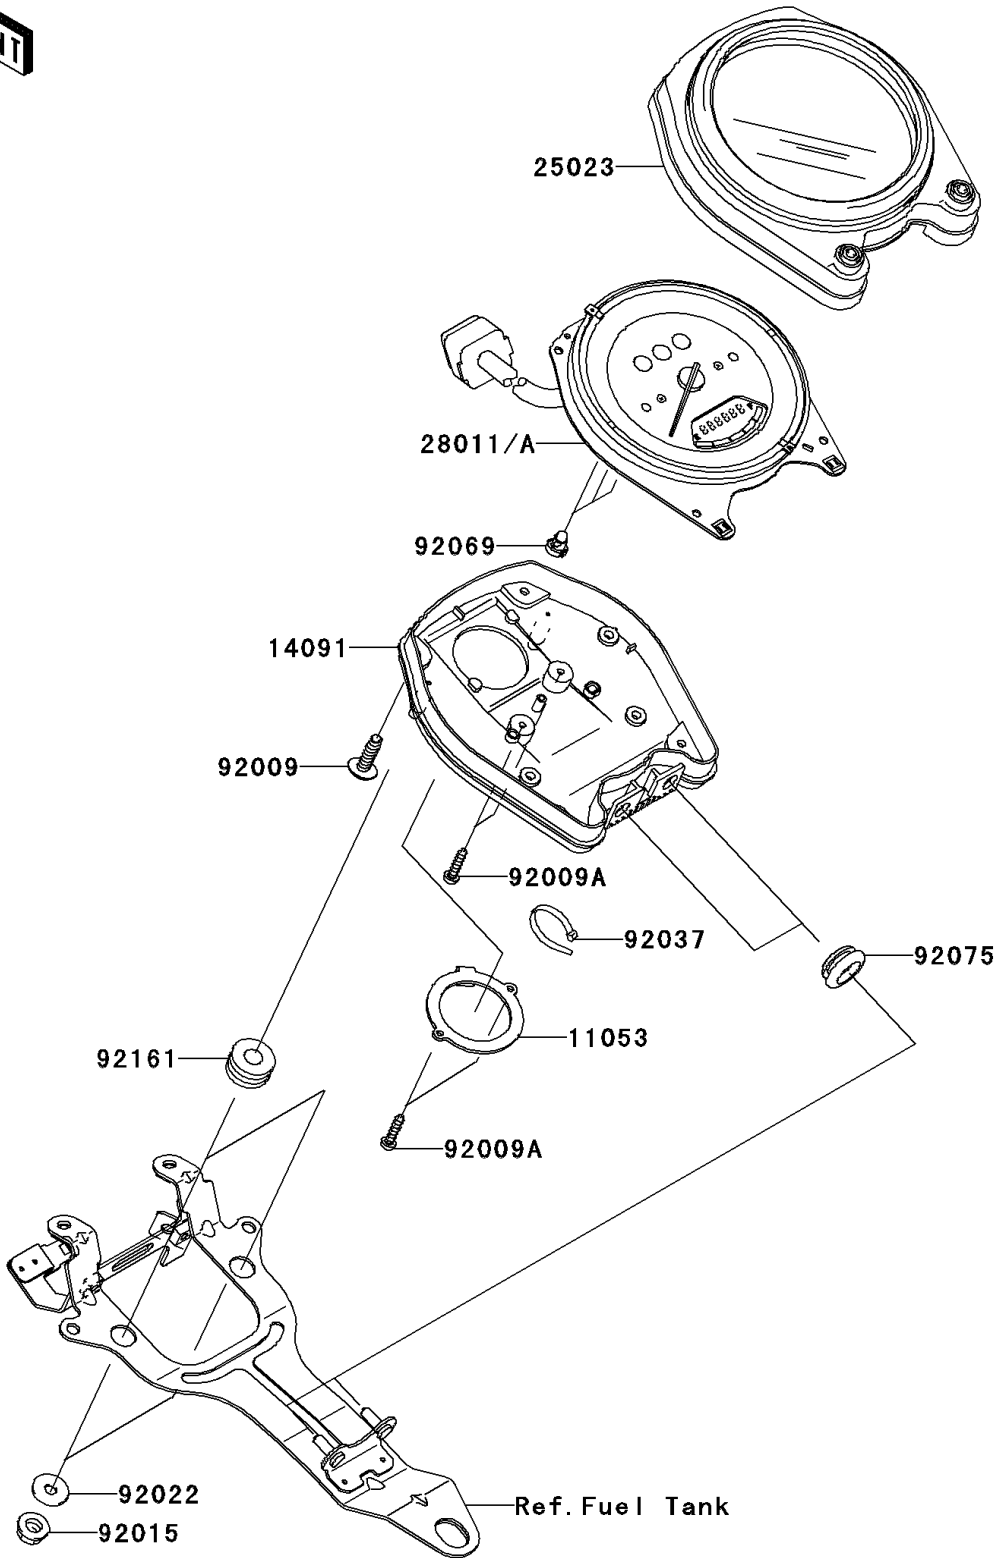

2006 Vulcan 1600 Classic PARTS DIAGRAM

Meter(s)

F2530

2006 Vulcan 1600 Classic PARTS LIST

Meter(s)

| ITEM NAME | PART NUMBER | QUANTITY |
|---------------------------------------|-------------|----------|
| BRACKET,METER (Ref # 11053) | 11053-0022 | 1 |
| COVER,METER,LWR (Ref # 14091) | 14091-0009 | 1 |
| COVER-METER CASE,UPP (Ref # 25023) | 25023-0002 | 1 |
| SCREW,TAPPING,4X16 (Ref # 92009) | 92009-1163 | 4 |
| SCREW,TAPPING,3X12 (Ref # 92009A) | 92009-1255 | 4 |
| NUT,6MM (Ref # 92015) | 92015-1386 | 2 |
| WASHER,6.5X20X1.6,BLACK (Ref # 92022) | 92022-1346 | 2 |
| CLAMP (Ref # 92037) | 92037-1173 | 1 |
| BULB,T3.4,12V1.1W (Ref # 92069) | 92069-1110 | 3 |
| DAMPER (Ref # 92075) | 92075-1011 | 2 |
| DAMPER (Ref # 92161) | 92161-0054 | 2 |
| METER,SPEED,MPH (Ref # 28011) | 28011-0003 | 1 |
| METER,SPEED,KPH (Ref # 28011A) | 28011-0004 | 1 |