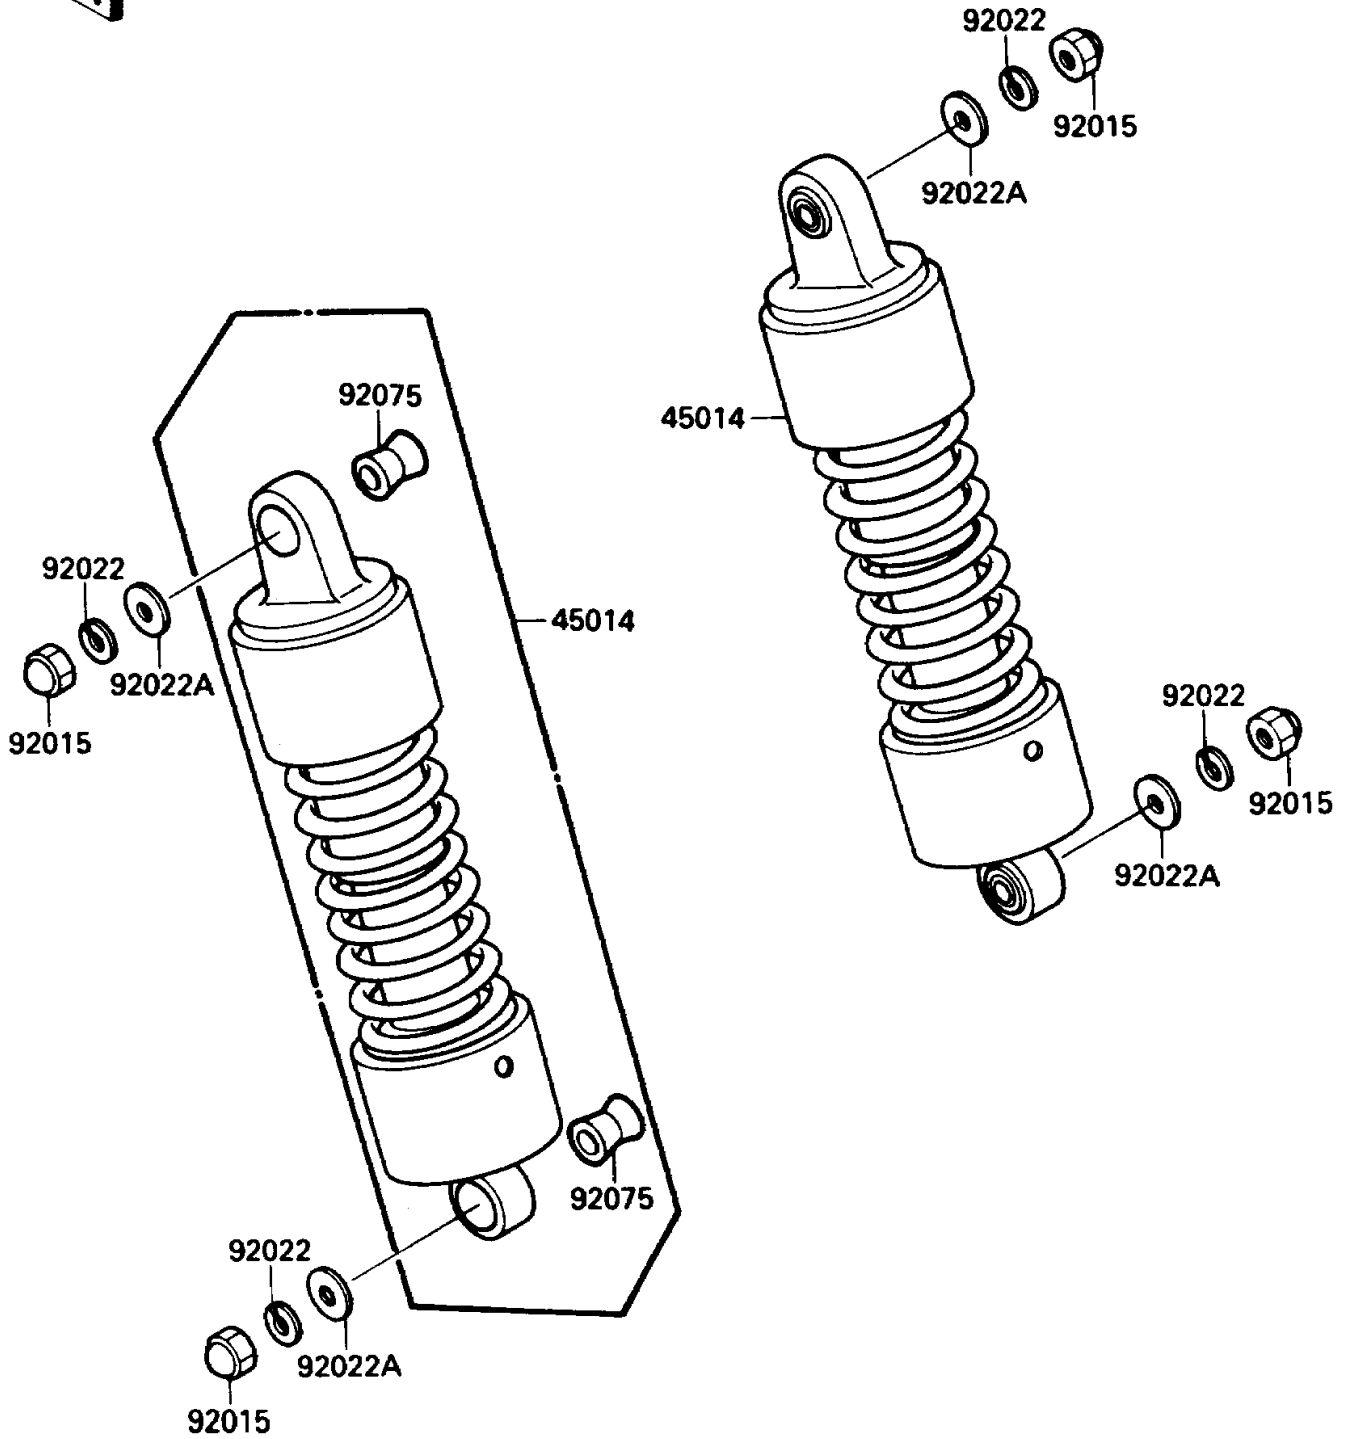

1987 Vulcan 88 SE PARTS DIAGRAM

Suspension/Shock Absorber

F2151-0015

1987 Vulcan 88 SE PARTS LIST

Suspension/Shock Absorber

ITEM NAME	PART NUMBER	QUANTITY
SHOCKABSORBER (Ref # 45014)	45014-1371	1
NUT,CAP,10MM (Ref # 92015)	92020-003	1
WASHER,SPRING,10MM (Ref # 92022)	92022-1540	1
WASHER,10.5X26X2.3 (Ref # 92022A)	92022-246	1
DAMPER,SHOCKABSORBER (Ref # 92075)	92075-1387	1