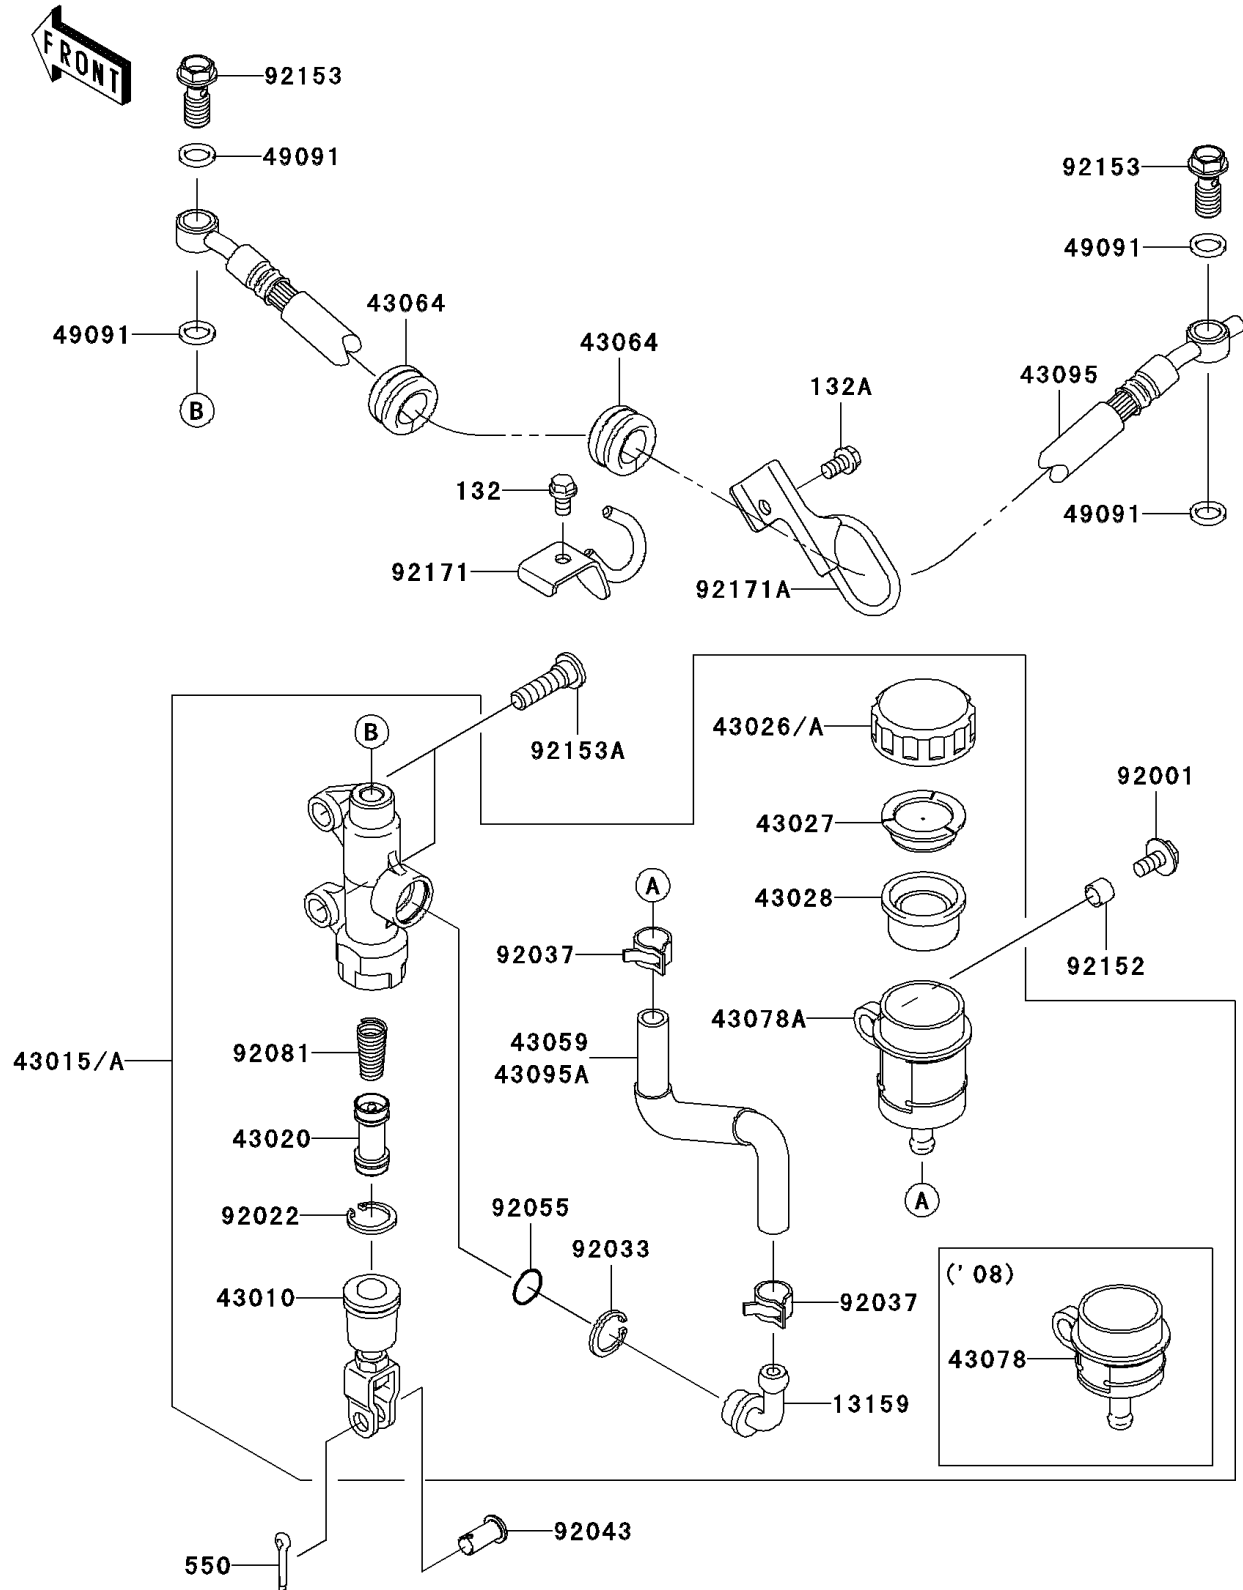

2009 KLR™650 PARTS DIAGRAM

Rear Master Cylinder

F2293

2009 KLR™650 PARTS LIST

Rear Master Cylinder

ITEM NAME	PART NUMBER	QUANTITY
BOLT-FLANGED-SMALL,6X10 (Ref # 132)	132BA0610	1
BOLT-FLANGED-SMALL,6X10 (Ref # 132A)	132BB0610	1
PIN-COTTER,2.0X15 (Ref # 550)	550AA2015	1
CONNECTOR (Ref # 13159)	13159-1056	1
ROD-ASSY-BRAKE (Ref # 43010)	43010-1074	1
CYLINDER-ASSY-MASTER,RR (Ref # 43015A)	43015-0130	1
PISTON-COMP-BRAKE (Ref # 43020)	43020-1057	1
CAP-BRAKE (Ref # 43026)	43026-0009	1
PLATE-DIAPHRAGM (Ref # 43027)	43027-1053	1
DIAPHRAGM (Ref # 43028)	43028-1065	1
GROMMET,HOSE CLAMP (Ref # 43064)	43064-007	1
RESERVOIR (Ref # 43078A)	43078-0060	1
HOSE-BRAKE,RR (Ref # 43095)	43095-0256	1
HOSE-BRAKE,RR MASTER CYLINDER (Ref # 43095A)	43095-0464	1
WASHER-SEAL,10.1X14.5X1.5 (Ref # 49091)	49091-0001	1
BOLT,W/P,6X16 (Ref # 92001)	92001-1860	1
WASHER,CIRCRIP (Ref # 92022)	92022-1601	1
RING-SNAP,20.5MM (Ref # 92033)	92033-1186	1
CLAMP (Ref # 92037)	92037-1710	1
PIN,8X17 (Ref # 92043)	92043-0104	1
RING-O,MASTER CYLINDER (Ref # 92055)	92055-1251	1
SPRING,MASTER CYLINDER (Ref # 92081)	92081-1737	1
COLLAR,7.1X9.5X7 (Ref # 92152)	92152-0561	1
BOLT,OIL,L=23 (Ref # 92153)	92153-0627	1
BOLT,SOCKET,8X30 (Ref # 92153A)	92153-1624	1
CLAMP,BRAKE HOSE,P.SILVER (Ref # 92171)	92171-0712-458	1
CLAMP,BRAKE HOSE (Ref # 92171A)	92171-1662	1