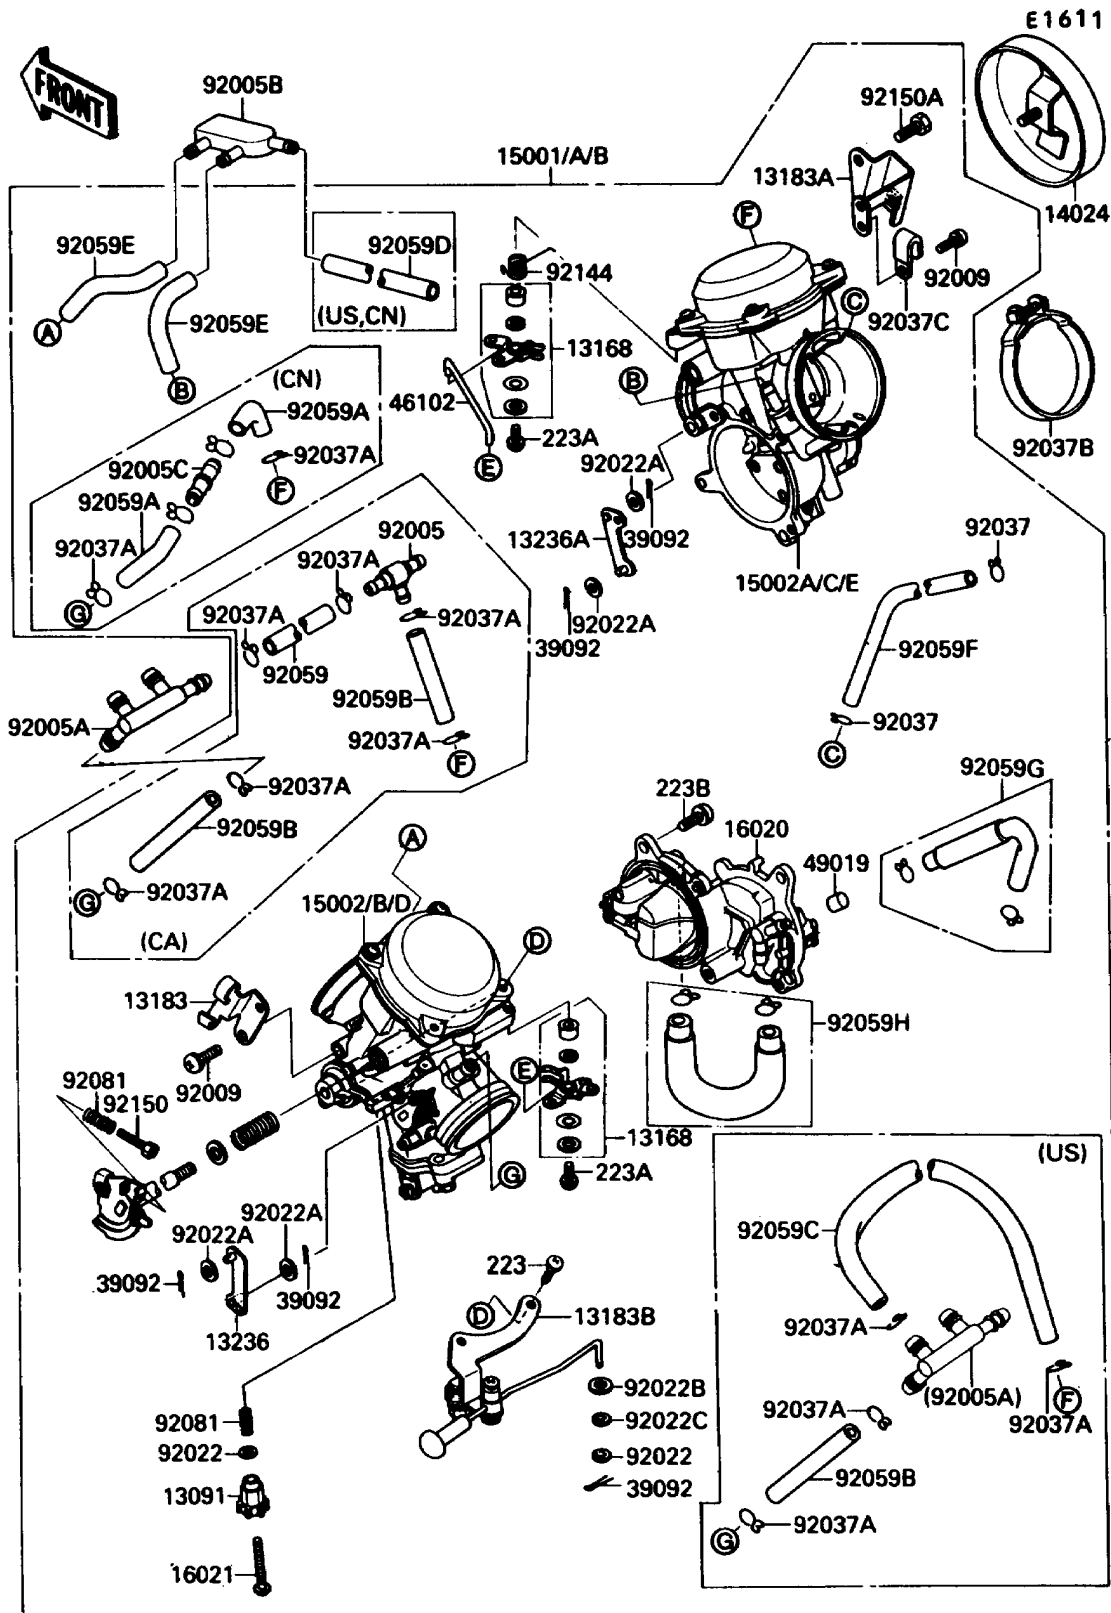

1987 Vulcan 88 SE PARTS DIAGRAM

Carburetor