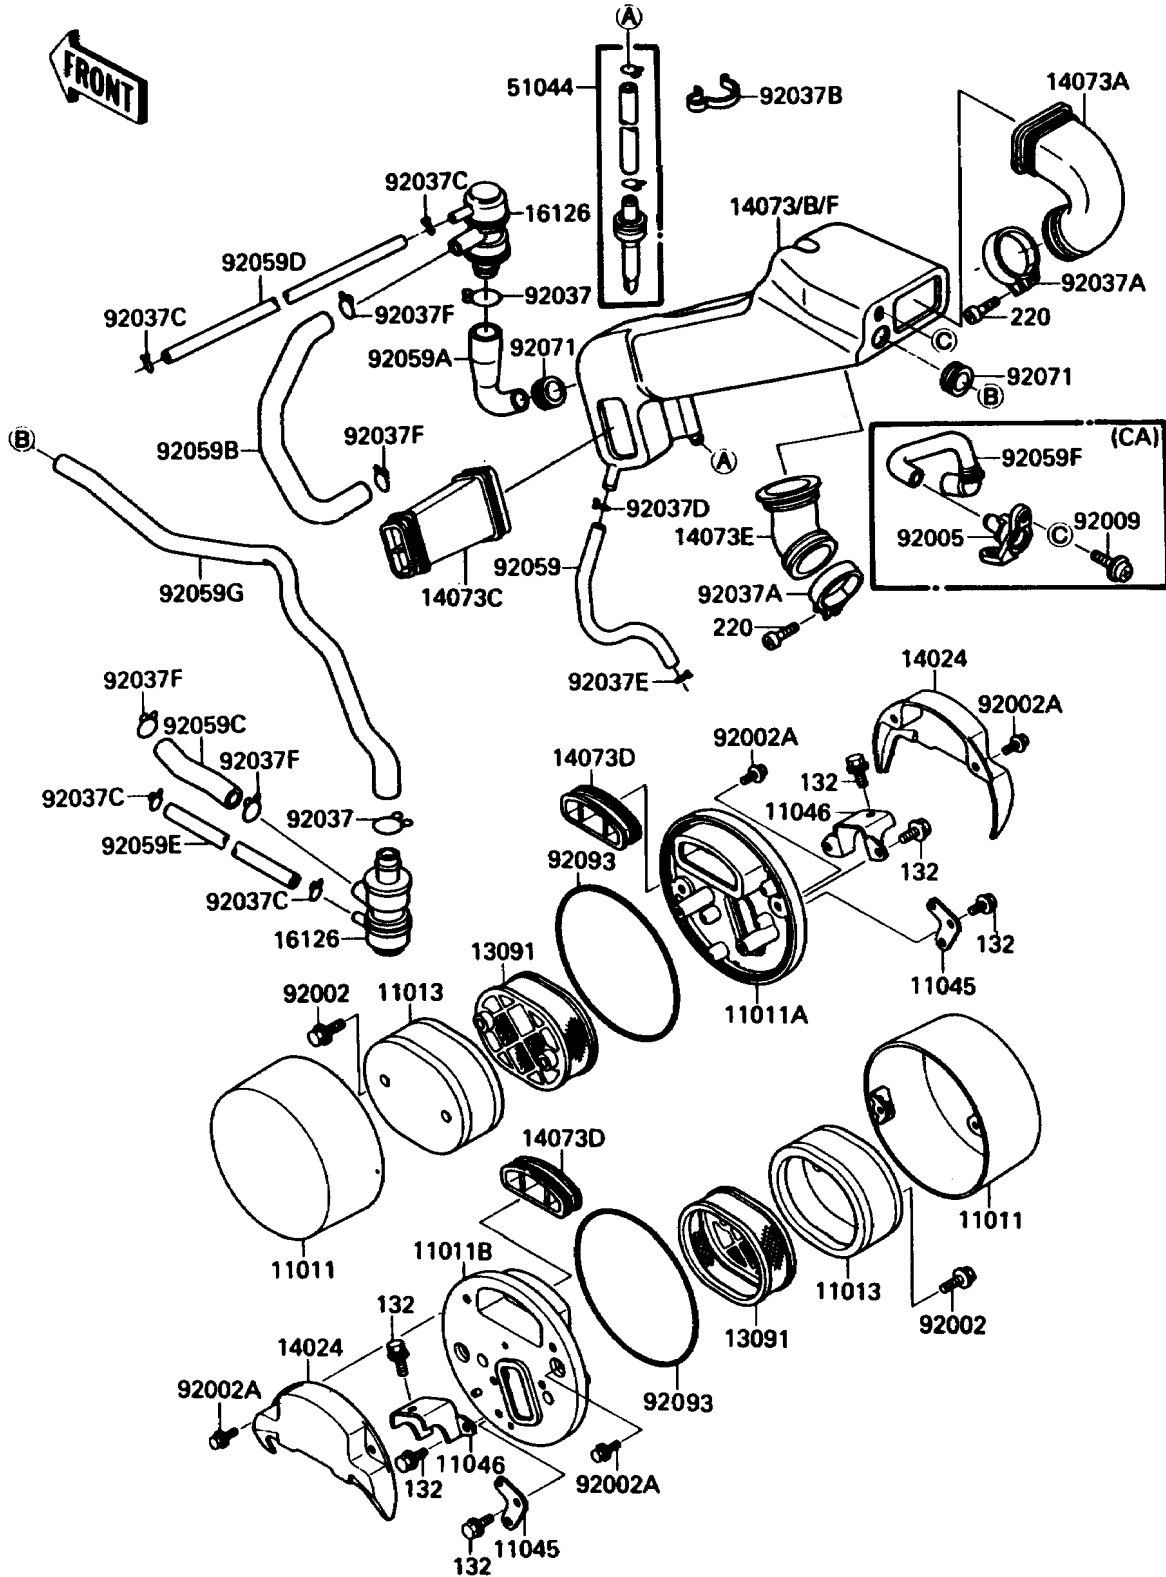

1987 Vulcan 88 SE PARTS DIAGRAM

Air Cleaner

E1130-0242

1987 Vulcan 88 SE PARTS LIST

Air Cleaner

ITEM NAME	PART NUMBER	QUANTITY
CASE-AIR FILTER,OUTSIDE (Ref # 11011)	11011-1257	1
CASE-AIR FILTER,LH,INSIDE (Ref # 11011A)	11011-1258	1
CASE-AIR FILTER,RH,INSIDE (Ref # 11011B)	11011-1259	1
ELEMENT-AIR FILTER (Ref # 11013)	11013-1122	1
BRACKET,AIR FILTER,LWR (Ref # 11045)	11045-1709	1
BRACKET,AIR FILTER,UPP (Ref # 11046)	11046-1035	1
HOLDER,ELEMENT (Ref # 13091)	13091-1345	1
COVER,AIR FILTER (Ref # 14024)	14024-1681	1
DUCT,SURGE TANK (Ref # 14073)	14073-1297	1
DUCT,FR,CARBURETOR (Ref # 14073A)	14073-1299	1
DUCT,SURGE TANK (Ref # 14073B)	14073-1306	1
DUCT,AIR FILTER (Ref # 14073C)	14073-1310	1
DUCT,INLET (Ref # 14073D)	14073-1319	1
DUCT,RR,CARBURETOR (Ref # 14073E)	14073-1326	1
VALVE,AIR SWITCH (Ref # 16126)	16126-1188	1
TUBE-ASSY (Ref # 51044)	51044-1089	1
BOLT,6X25 (Ref # 92002)	92002-1137	1
BOLT,6X16 (Ref # 92002A)	92002-1242	1
FITTING (Ref # 92005)	92005-1163	1
SCREW,6X14 (Ref # 92009)	92009-1272	1
CLAMP,TUBE (Ref # 92037)	92037-1076	1
CLAMP,BOOT FITTING (Ref # 92037A)	92037-1112	1
CLAMP,HOSE (Ref # 92037B)	92037-1552	1
CLAMP (Ref # 92037C)	92037-1712	1
CLAMP,14MM (Ref # 92037D)	92037-1862	1
CLAMP,BREATHER TUBE (Ref # 92037E)	92037-192	1
CLAMP,TUBE (Ref # 92037F)	92037-213	1
TUBE,BREATHER (Ref # 92059)	92059-1777	1
TUBE,ASV-SURGE TANK (Ref # 92059A)	92059-1779	1

1987 Vulcan 88 SE PARTS LIST

Air Cleaner

ITEM NAME	PART NUMBER	QUANTITY
TUBE,VALVE-ASV (Ref # 92059B)	92059-1780	1
TUBE,ASV-CAP(R) (Ref # 92059C)	92059-1783	1
TUBE,4X9X420 (Ref # 92059D)	92059-1820	1
TUBE,4X9X650 (Ref # 92059E)	92059-1846	1
TUBE,AIR FILTER (Ref # 92059F)	92059-1859	1
TUBE,AIR VALVE-AIR FILTER (Ref # 92059G)	92059-1873	1
GROMMET,AIR FILTER (Ref # 92071)	92071-1028	1
SEAL,AIR FILTER (Ref # 92093)	92093-1240	1
BOLT-FLANGED-SMALL,6X10 (Ref # 132)	132J0610	1
SCREW-PAN-CROS (Ref # 220)	220C0430	1