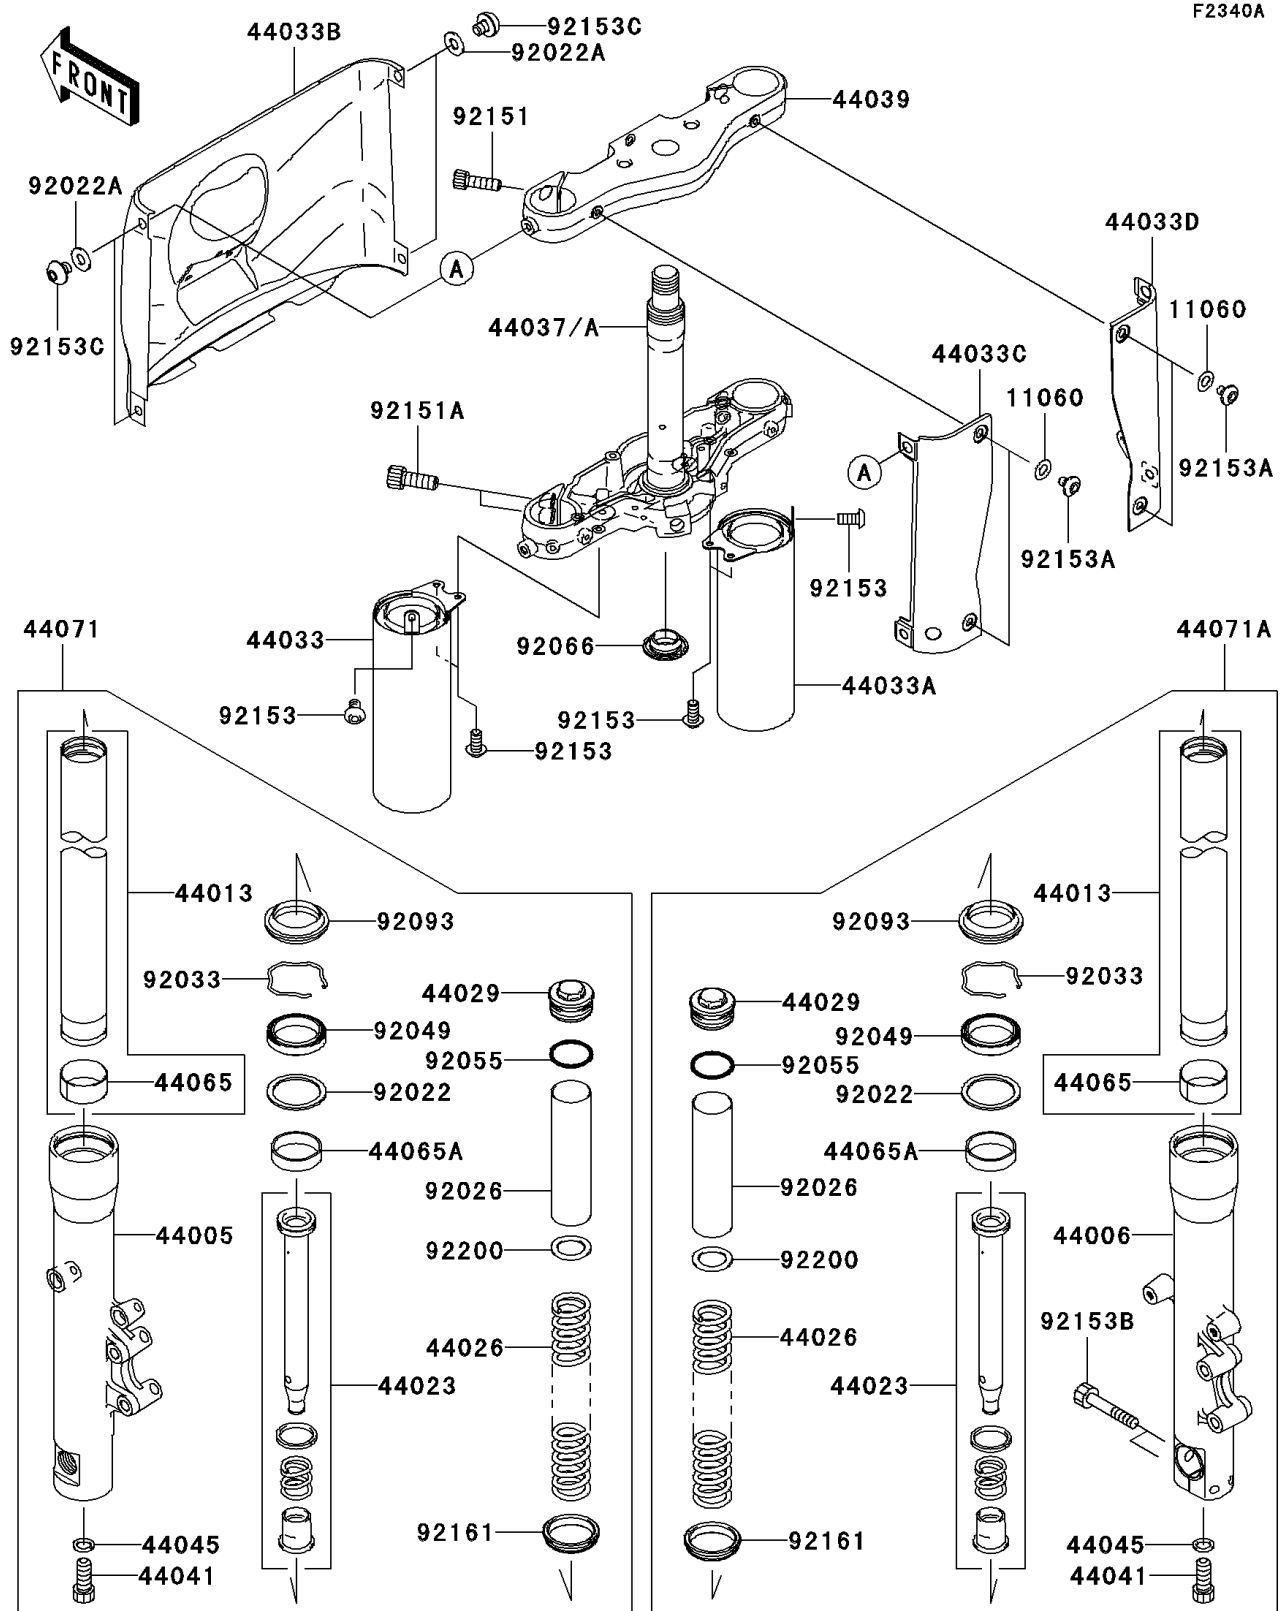

2008 Vulcan® 1600 Classic PARTS DIAGRAM

Front Fork(A7F/A7FA/A8F/A8FA)

2008 Vulcan® 1600 Classic PARTS LIST

Front Fork(A7F/A7FA/A8F/A8FA)

| ITEM NAME | PART NUMBER | QUANTITY |
|---|-------------|----------|
| GASKET,6.2X12X0.3 (Ref # 11060) | 11060-1994 | 4 |
| PIPE-LEFT FORK OUTER (Ref # 44005) | 44005-1436 | 1 |
| PIPE-RIGHT FORK OUTER (Ref # 44006) | 44006-0006 | 1 |
| PIPE-FORK INNER (Ref # 44013) | 44013-0002 | 2 |
| CYLINDER-SET-FORK (Ref # 44023) | 44023-0004 | 2 |
| SPRING-FRONT FORK (Ref # 44026) | 44026-0014 | 2 |
| SEAT-FORK SPRING (Ref # 44029) | 44029-1154 | 2 |
| COVER-FORK,INNER,LH (Ref # 44033) | 44033-0011 | 1 |
| COVER-FORK,INNER,RH (Ref # 44033A) | 44033-0012 | 1 |
| COVER-FORK,CNT (Ref # 44033B) | 44033-0013 | 1 |
| COVER-FORK,RR,LH (Ref # 44033C) | 44033-0029 | 1 |
| COVER-FORK,RR,RH (Ref # 44033D) | 44033-0031 | 1 |
| HOLDER-FORK UNDER (Ref # 44037A) | 44037-0083 | 1 |
| HOLDER-FORK UPPER (Ref # 44039) | 44039-0032 | 1 |
| BOLT,SOCKET,FORK CYLINDER (Ref # 44041) | 44041-040 | 2 |
| GASKET (Ref # 44045) | 44045-057 | 2 |
| BUSHING-FRONT FORK (Ref # 44065) | 44065-0003 | 2 |
| BUSHING-FRONT FORK (Ref # 44065A) | 44065-1143 | 2 |
| DAMPER-ASSY,FORK,LH (Ref # 44071) | 44071-1059 | 1 |
| DAMPER-ASSY,FORK,RH (Ref # 44071A) | 44071-1060 | 1 |
| WASHER (Ref # 92022) | 92022-1299 | 2 |
| WASHER,8.2X18X1.5 (Ref # 92022A) | 92022-3743 | 4 |
| SPACER (Ref # 92026) | 92026-0002 | 2 |
| RING-SNAP (Ref # 92033) | 92033-1077 | 2 |
| SEAL-OIL (Ref # 92049) | 92049-0007 | 2 |
| RING-O (Ref # 92055) | 92055-1123 | 2 |
| PLUG (Ref # 92066) | 92066-0032 | 1 |
| SEAL,FORK OUTER TUBE (Ref # 92093) | 92093-1480 | 2 |
| BOLT,SOCKET,8X25 (Ref # 92151) | 92151-1270 | 2 |