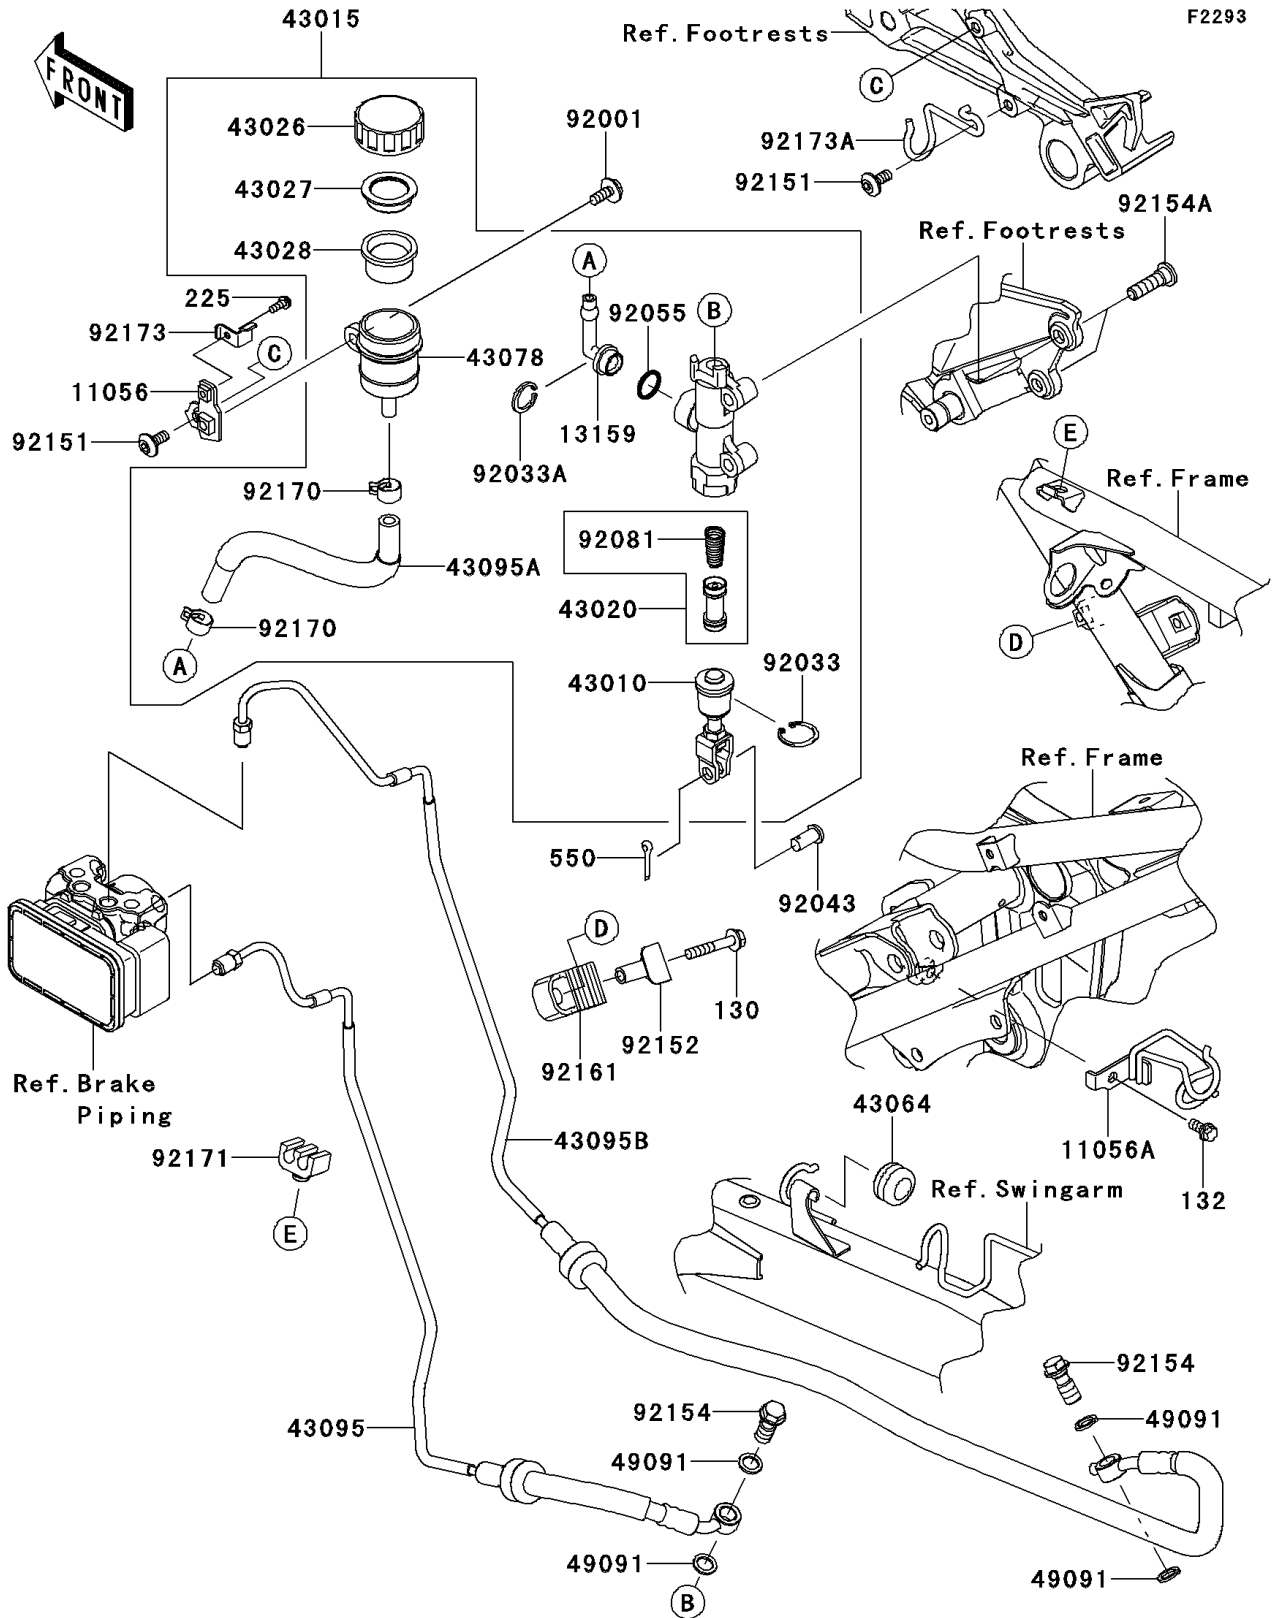

2014 NINJA® 300 ABS PARTS DIAGRAM

Rear Master Cylinder

2014 NINJA® 300 ABS PARTS LIST

Rear Master Cylinder

ITEM NAME	PART NUMBER	QUANTITY
BRACKET (Ref # 11056)	11056-2306	1
BRACKET,BRAKE HOSE (Ref # 11056A)	11056-2311	1
CONNECTOR (Ref # 13159)	13159-1056	1
ROD-ASSY-BRAKE (Ref # 43010)	43010-0010	1
CYLINDER-ASSY-MASTER,RR (Ref # 43015)	43015-0573	1
PISTON-COMP-BRAKE (Ref # 43020)	43020-1057	1
CAP-BRAKE (Ref # 43026)	43026-0009	1
PLATE-DIAPHRAGM (Ref # 43027)	43027-1053	1
DIAPHRAGM (Ref # 43028)	43028-1065	1
GROMMET,HOSE CLAMP (Ref # 43064)	43064-006	1
RESERVOIR (Ref # 43078)	43078-0040	1
HOSE-BRAKE,RR M/CYLINDER (Ref # 43095)	43095-0695	1
HOSE-BRAKE (Ref # 43095A)	43095-0765	1
HOSE-BRAKE,RR CALIPER (Ref # 43095B)	43095-0768	1
WASHER-SEAL,10.1X14.5X1.5 (Ref # 49091)	49091-0001	4
BOLT,W/P,6X16 (Ref # 92001)	92001-1860	1
RING-SNAP,20.9X24.6X1.2 (Ref # 92033)	92033-0079	1
RING-SNAP,20.5MM (Ref # 92033A)	92033-1186	1
PIN,8X17 (Ref # 92043)	92043-0104	1
RING-O,14.8X2.4 (Ref # 92055)	92055-0741	1
SPRING,MASTER CYLINDER (Ref # 92081)	92081-1737	1
BOLT,SOCKET,6X14 (Ref # 92151)	92151-1654	2
COLLAR (Ref # 92152)	92152-0409	1
BOLT,OIL,L=23 (Ref # 92154)	92154-0226	2
BOLT,SOCKET,8X30 (Ref # 92154A)	92154-0843	2
DAMPER,BRAKE PIPE (Ref # 92161)	92161-0347	1
CLAMP,HOSE (Ref # 92170)	92170-1091	2
CLAMP (Ref # 92171)	92171-0818	1
CLAMP,RESERVOIR TANK CAP (Ref # 92173)	92173-0028	1

2014 NINJA® 300 ABS PARTS LIST

Rear Master Cylinder

ITEM NAME	PART NUMBER	QUANTITY
CLAMP (Ref # 92173A)	92173-0936	1
BOLT-FLANGED,6X35 (Ref # 130)	130BB0635	1
BOLT-FLANGED-SMALL,6X12 (Ref # 132)	132BB0612	1
SCREW-PAN-WSP-CROS,4X12 (Ref # 225)	225AB0412	1
PIN-COTTER,2.0X15 (Ref # 550)	550AA2015	1