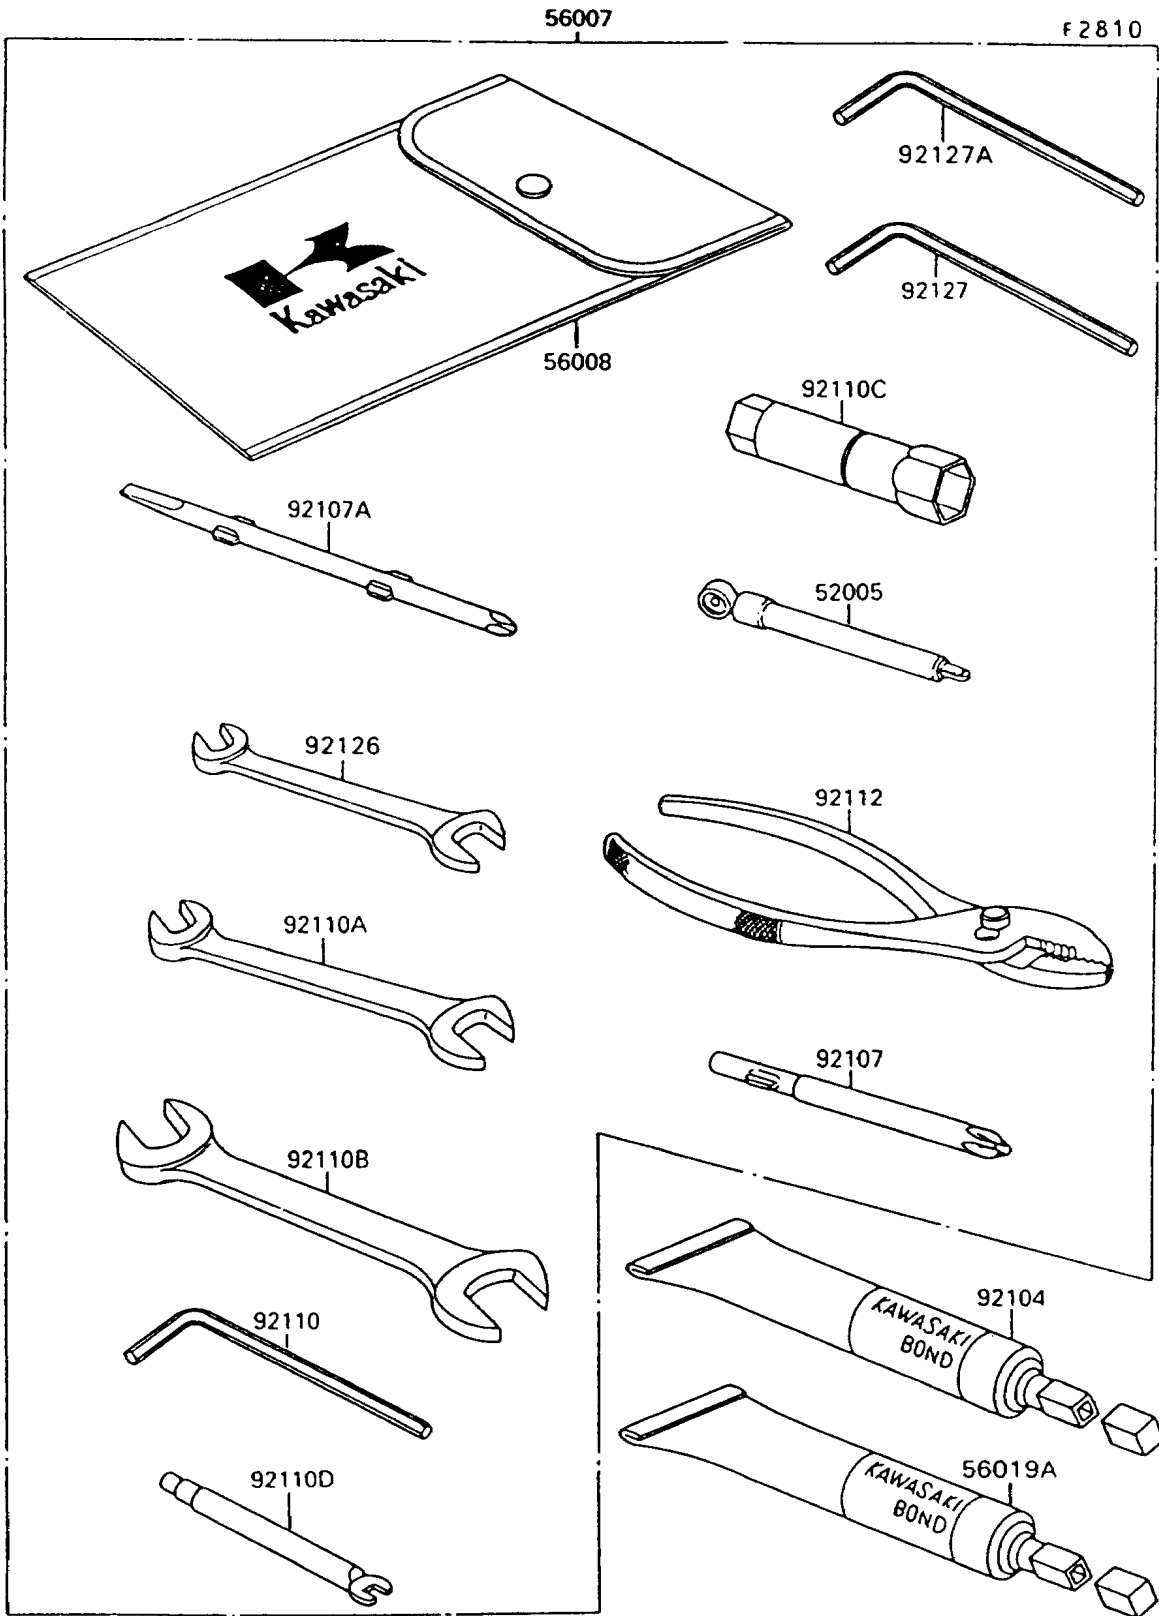

1994 Vulcan 88 PARTS DIAGRAM

Owner's Tools

1994 Vulcan 88 PARTS LIST

Owner's Tools

ITEM NAME	PART NUMBER	QUANTITY
GAUGE,AIR,3.5KG/CM2 (Ref # 52005)	52005-1031	1
TOOLKIT (Ref # 56007)	56007-1249	1
BAG,TOOL (Ref # 56008)	56008-006	1
THREE BOND TB1211,HT/RS,WHITE (Ref # 56019A)	56019-120	1
GASKET-LIQUID,TUBE,100G,BLACK (Ref # 92104)	92104-1003	1
TOOL-DRIVER,#3PHILLIPS (Ref # 92107)	92107-1002	1
TOOL-DRIVER,#2PHILLIPS&SLOT (Ref # 92107A)	92107-1052	1
TOOL-WRENCH,ALLEN,5MM (Ref # 92110)	92110-1015	1
TOOL-WRENCH,OPEN END,10X12 (Ref # 92110A)	92110-1038	1
TOOL-WRENCH,OPEN END,14X17 (Ref # 92110B)	92110-1045	1
TOOL-WRENCH,BOX,18MM (Ref # 92110C)	92110-1135	1
TOOL-WRENCH,SPOKE (Ref # 92110D)	92110-1136	1
TOOL-PLIERS (Ref # 92112)	92112-003	1
TOOL-WRENCH,OPEN END,8X10 (Ref # 92126)	92126-001	1
TOOL-WRENCH,ALLEN,8MM (Ref # 92127)	92127-002	1
TOOL-WRENCH,ALLEN,6MM (Ref # 92127A)	92127-003	1