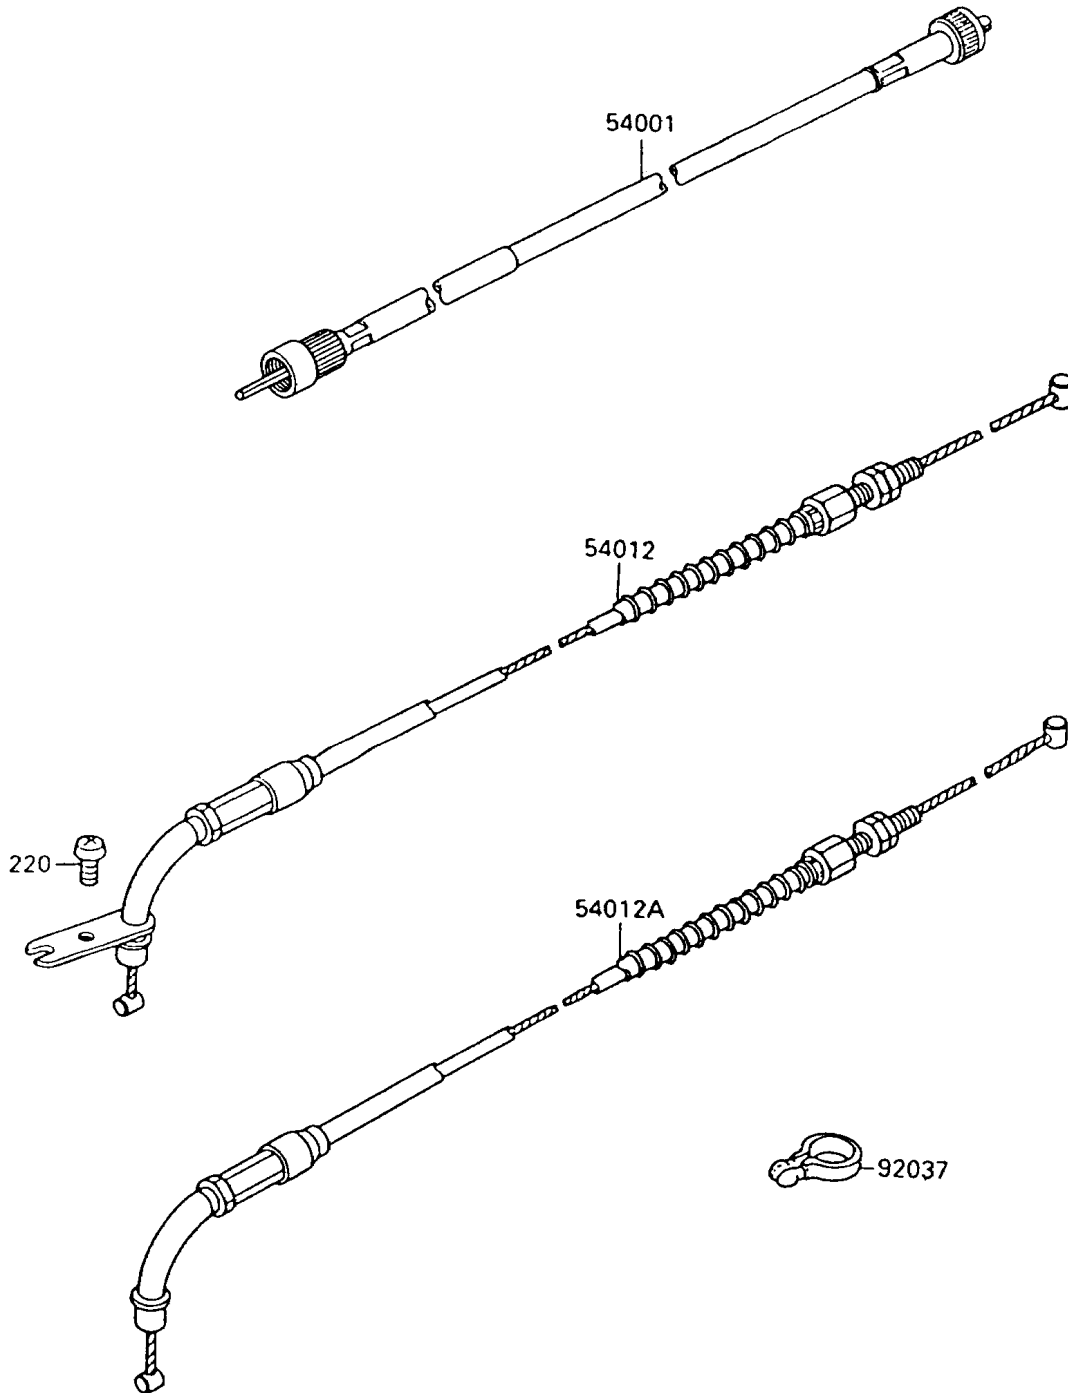

1994 Vulcan 88 PARTS DIAGRAM

Cables

F2540

1994 Vulcan 88 PARTS LIST

Cables

ITEM NAME	PART NUMBER	QUANTITY
SCREW-PAN-CROS (Ref # 220)	220C0514	1
CABLE-SPEEDOMETER (Ref # 54001)	54001-1143	1
CABLE-THROTTLE,OPENING (Ref # 54012)	54012-1319	1
CABLE-THROTTLE,CLOSING (Ref # 54012A)	54012-1320	1
CLAMP,HOSE (Ref # 92037)	92037-1827	2