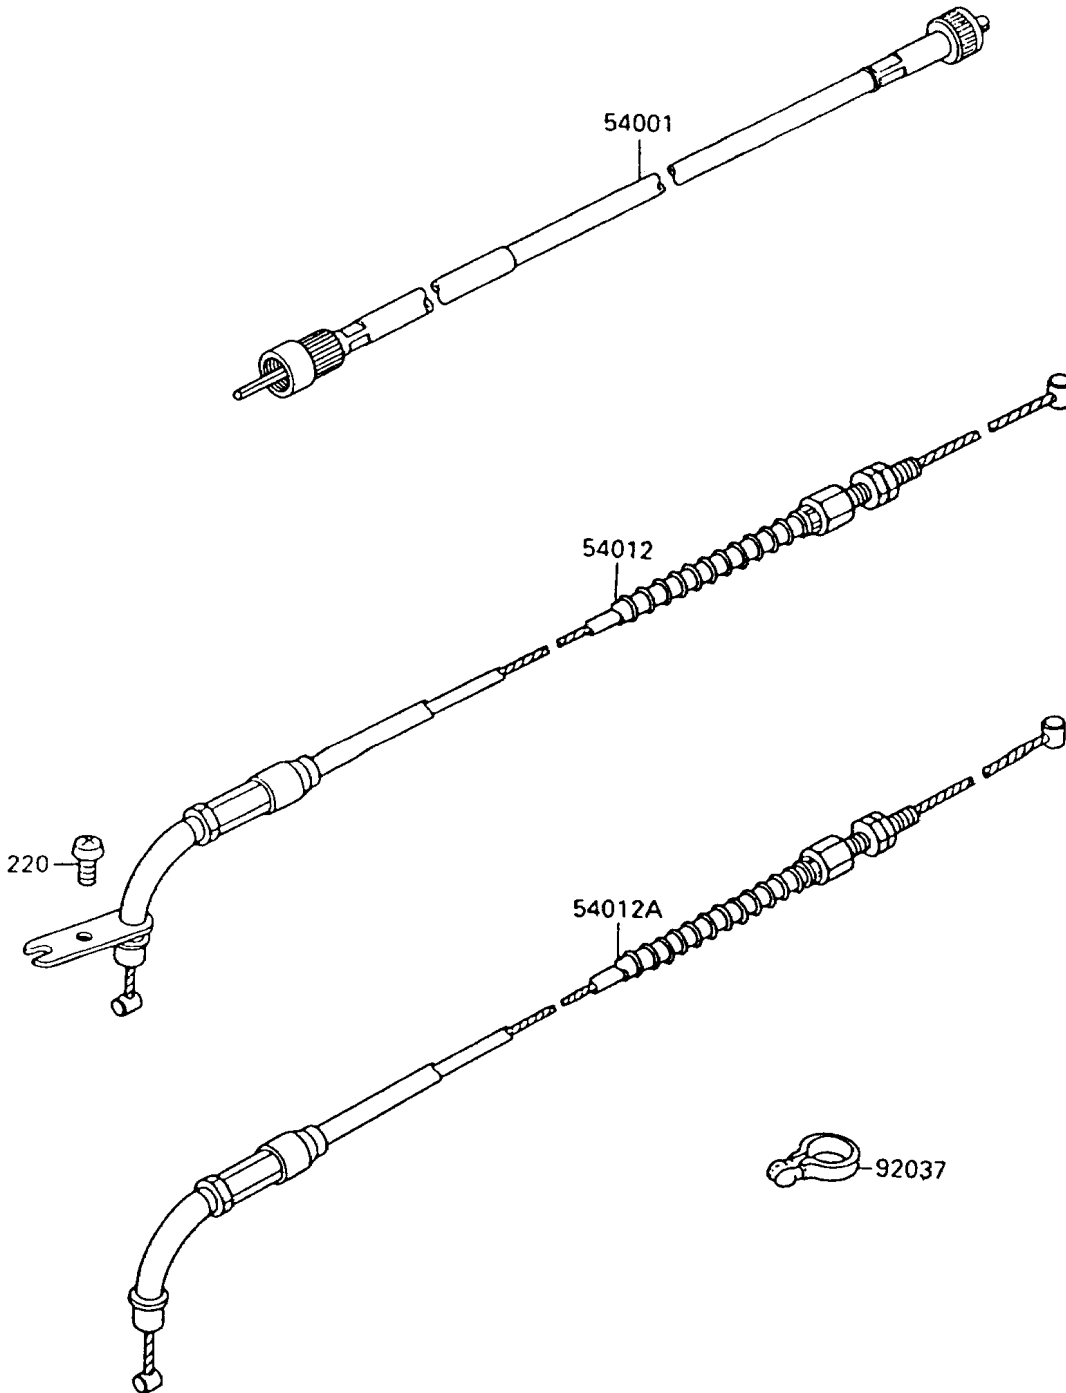

1994 Vulcan 88 PARTS DIAGRAM

Cables

F2540

1994 Vulcan 88 PARTS LIST

Cables

ITEM NAME	PART NUMBER	QUANTITY
SCREW-PAN-CROS (Ref # 220)	220C0514	1
CABLE-SPEEDOMETER (Ref # 54001)	54001-1143	1
CABLE-THROTTLE,OPENING (Ref # 54012)	54012-1319	1
CABLE-THROTTLE,CLOSING (Ref # 54012A)	54012-1320	1
CLAMP,HOSE (Ref # 92037)	92037-1827	2