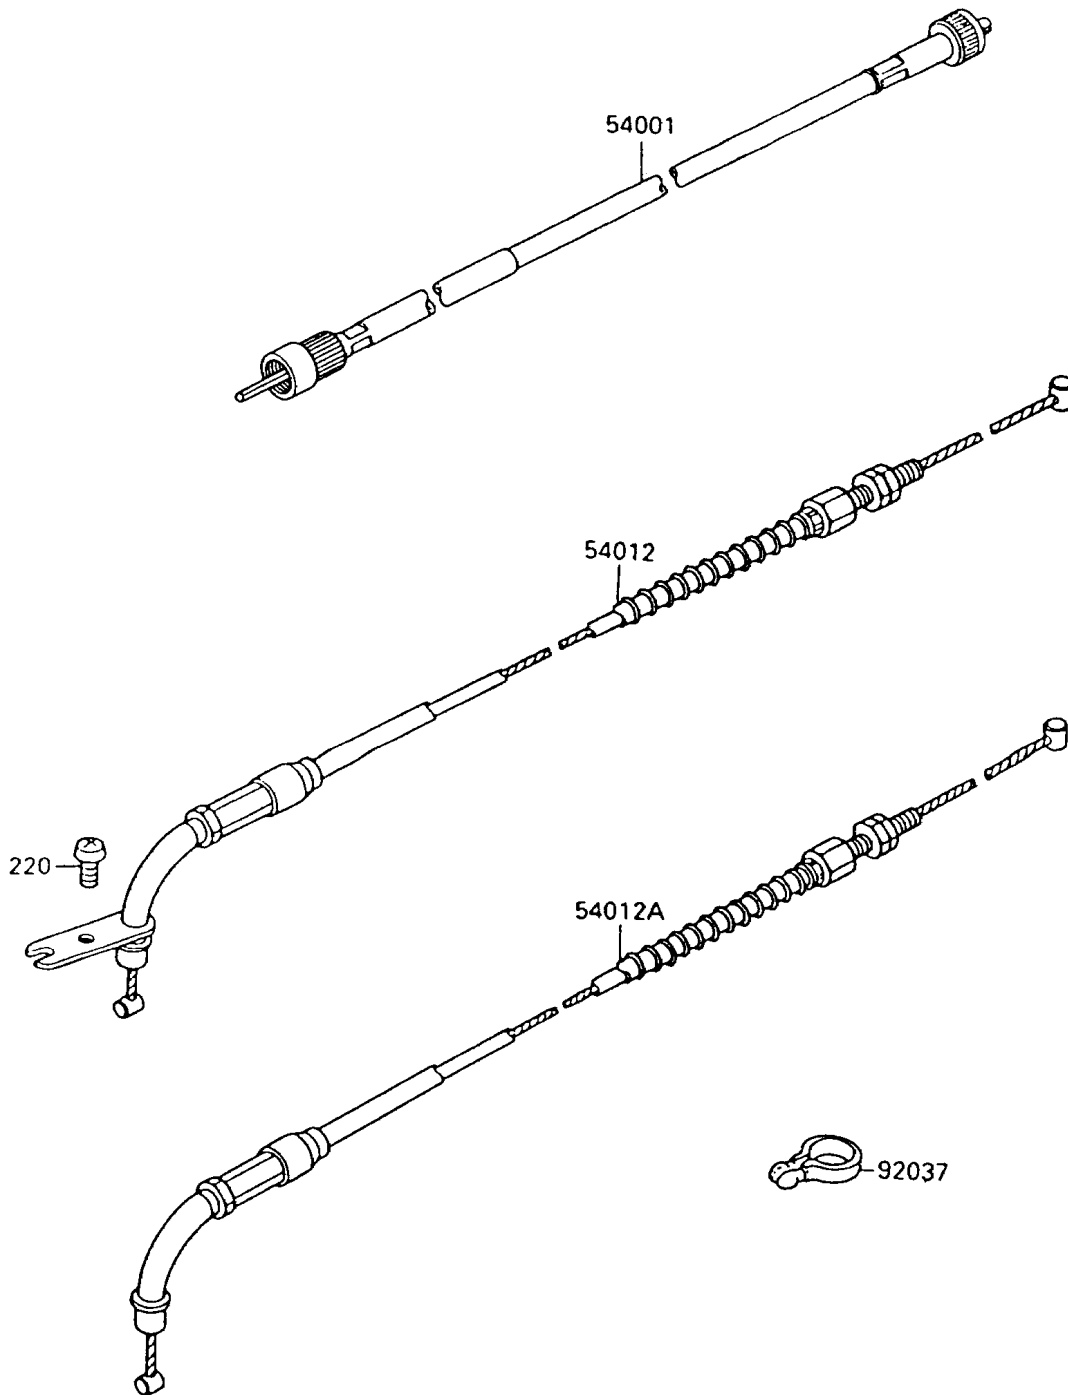

1994 Vulcan 88 PARTS DIAGRAM

Cables

F2540

1994 Vulcan 88 PARTS LIST

Cables

ITEM NAME	PART NUMBER	QUANTITY
SCREW-PAN-CROS (Ref # 220)	220C0514	1
CABLE-SPEEDOMETER (Ref # 54001)	54001-1143	1
CABLE-THROTTLE,OPENING (Ref # 54012)	54012-1319	1
CABLE-THROTTLE,CLOSING (Ref # 54012A)	54012-1320	1
CLAMP,HOSE (Ref # 92037)	92037-1827	2