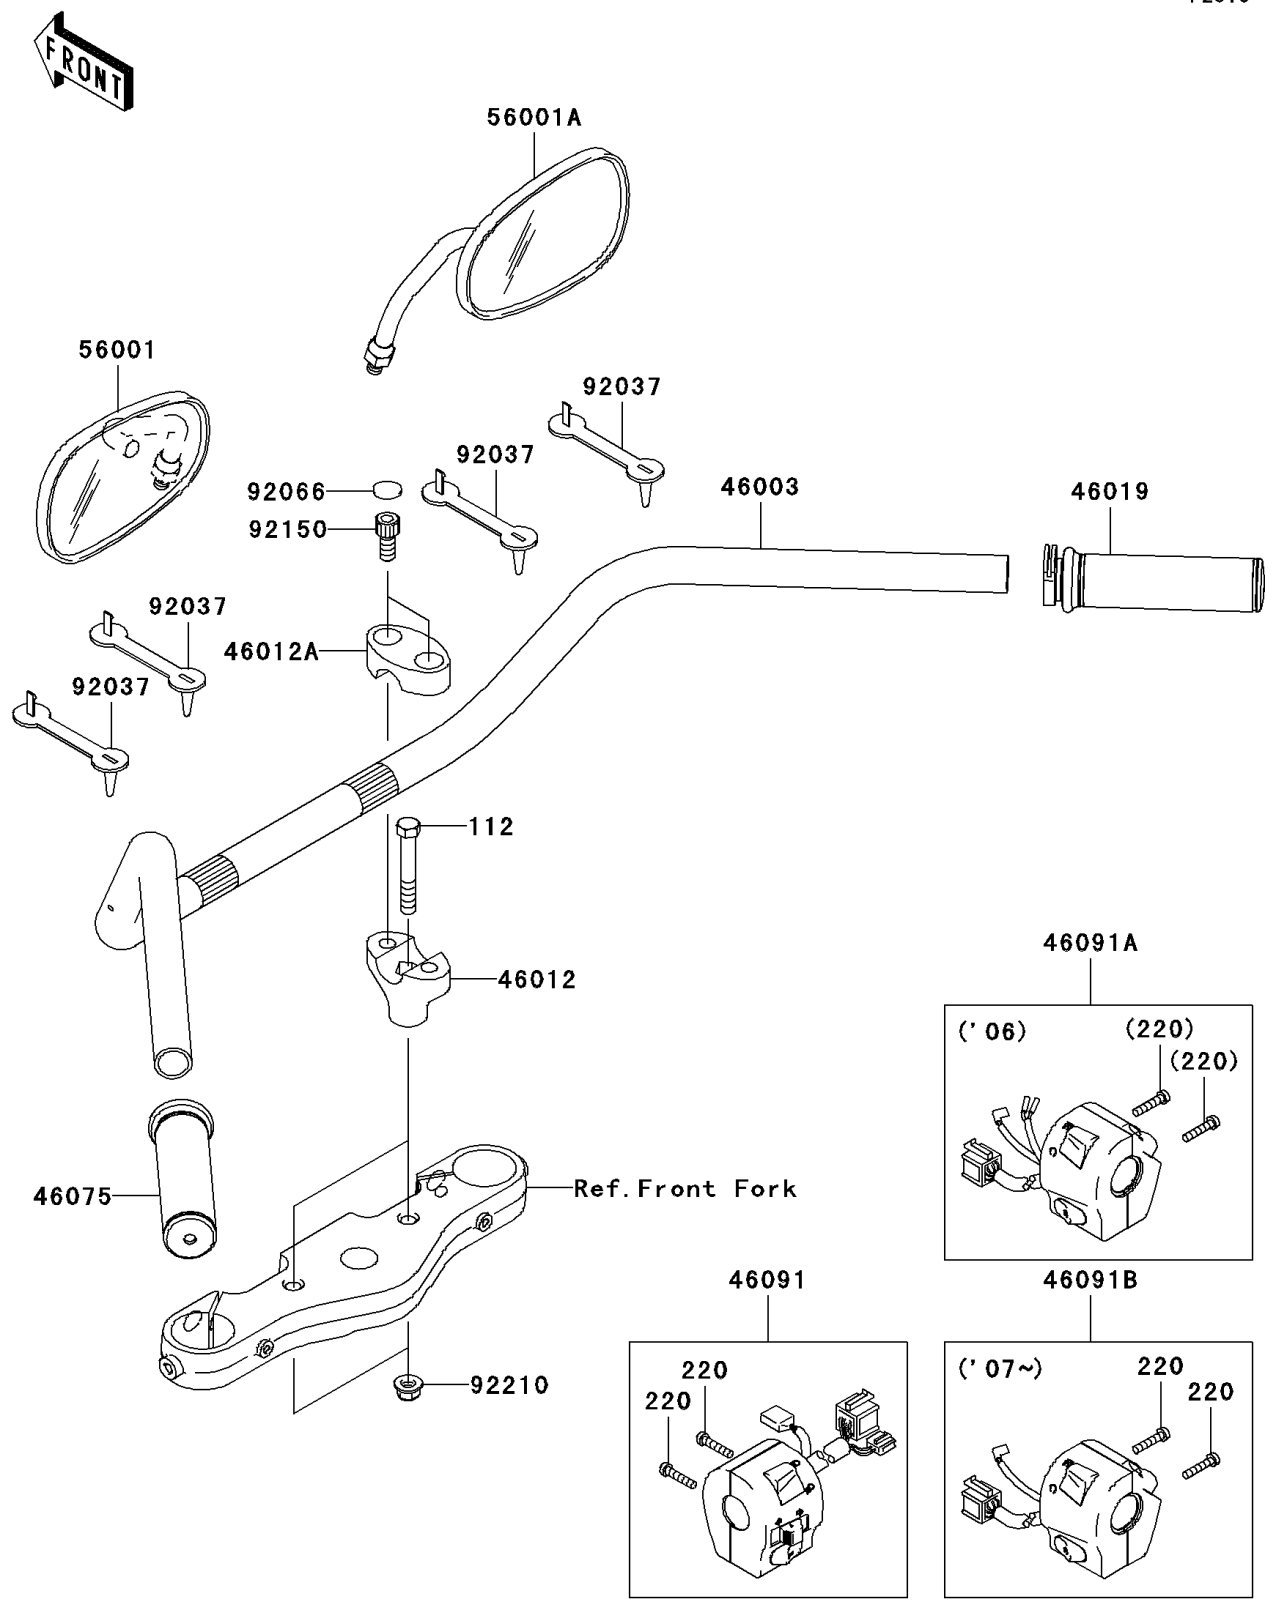

2006 Vulcan 1600 Classic PARTS DIAGRAM

Handlebar

F2310

2006 Vulcan 1600 Classic PARTS LIST

Handlebar

| ITEM NAME | PART NUMBER | QUANTITY |
|--|-------------|----------|
| BOLT-UPSET,10X65 (Ref # 112) | 112H1065 | 2 |
| SCREW-PAN-CROSS,5X25 (Ref # 220) | 220R0525 | 4 |
| HANDLE (Ref # 46003) | 46003-0011 | 1 |
| HOLDER-HANDLE,LWR (Ref # 46012) | 46012-1272 | 2 |
| HOLDER-HANDLE,UPP (Ref # 46012A) | 46012-1273 | 2 |
| GRIP-ASSY,THROTTLE (Ref # 46019) | 46019-1123 | 1 |
| GRIP,LH (Ref # 46075) | 46075-1212 | 1 |
| HOUSING-ASSY-CONTROL,LH (Ref # 46091) | 46091-0018 | 1 |
| HOUSING-ASSY-CONTROL,RH (Ref # 46091A) | 46091-0019 | 1 |
| MIRROR-ASSY,LH (Ref # 56001) | 56001-1592 | 1 |
| MIRROR-ASSY,RH (Ref # 56001A) | 56001-1593 | 1 |
| CLAMP,SPEED,L=80.5 (Ref # 92037) | 92037-1903 | 4 |
| PLUG (Ref # 92066) | 92066-1285 | 4 |
| BOLT,SOCKET,10X23 (Ref # 92150) | 92150-1942 | 4 |
| NUT,LOCK,FLANGED,10MM (Ref # 92210) | 92210-1139 | 2 |