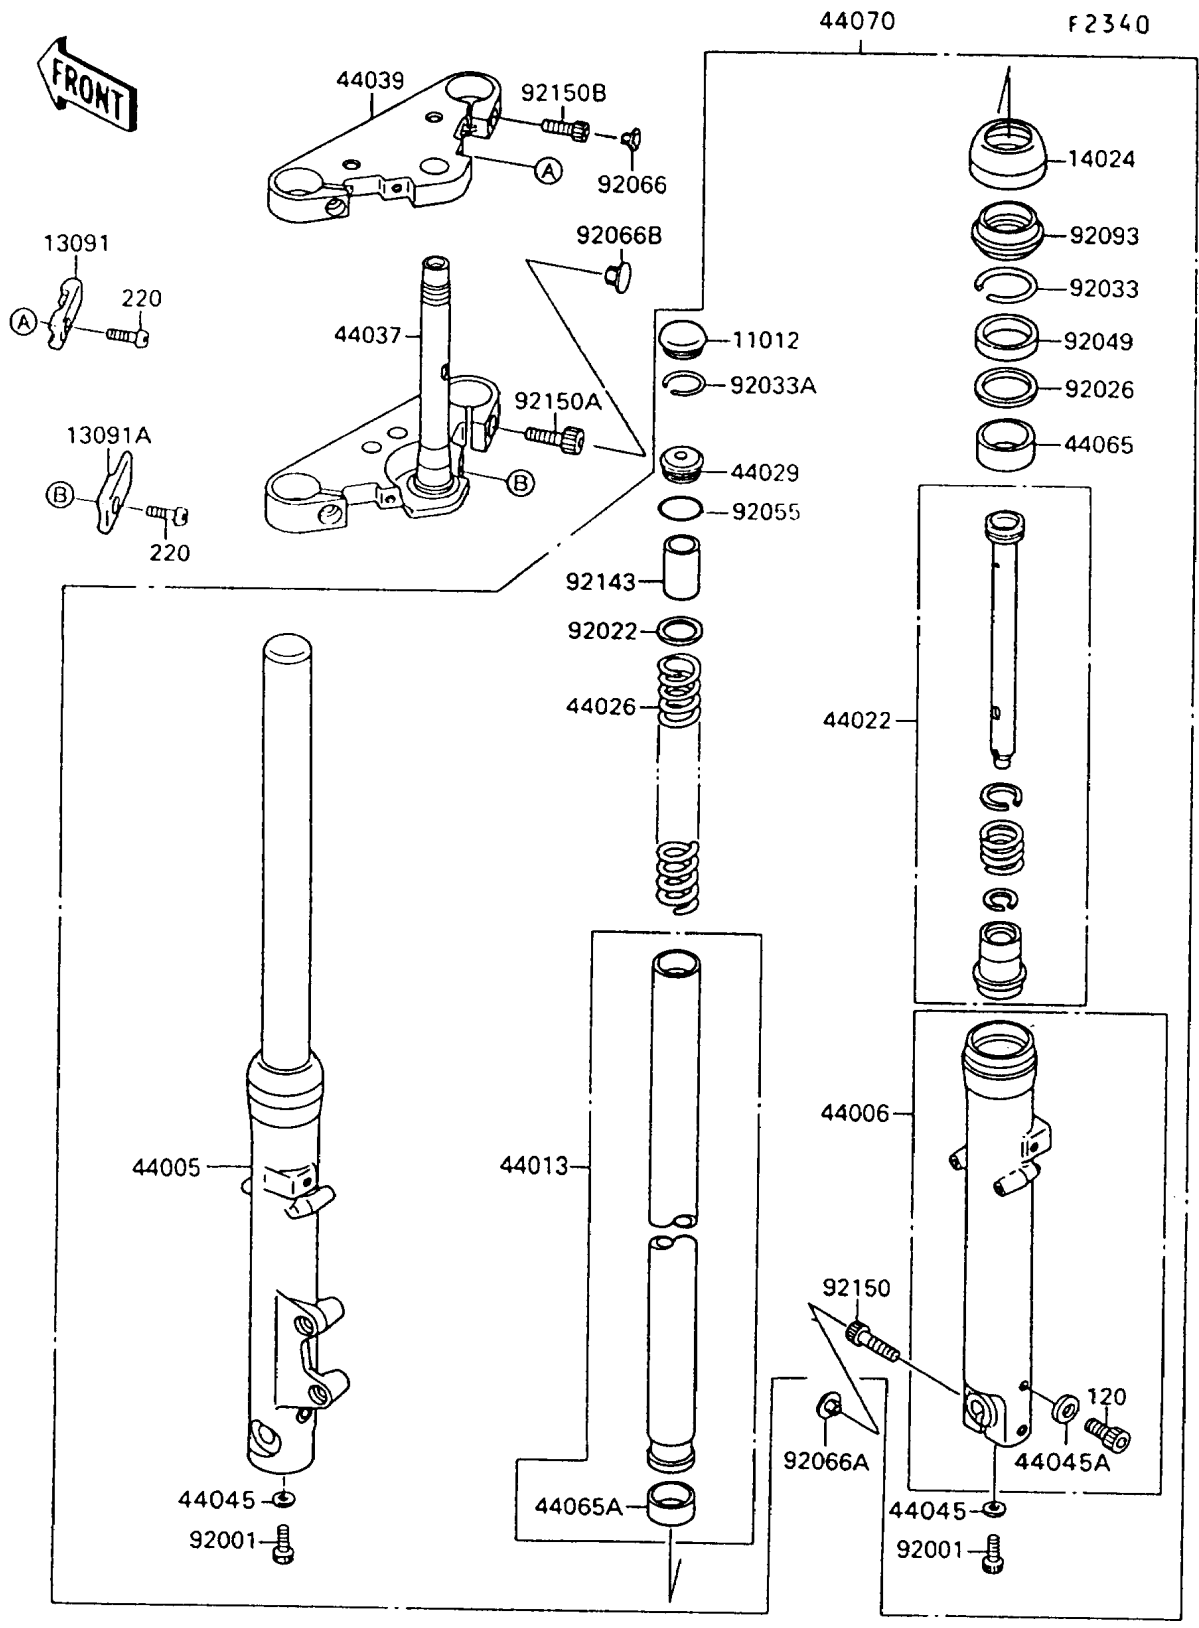

1994 Vulcan 88 PARTS DIAGRAM

Front Fork

1994 Vulcan 88 PARTS LIST

Front Fork

ITEM NAME	PART NUMBER	QUANTITY
BOLT-SOCKET (Ref # 120)	120P0608	2
SCREW-PAN-CROS,6X20 (Ref # 220)	220E0620	4
CAP,FORK TOP (Ref # 11012)	11012-1618	2
HOLDER,UPP (Ref # 13091)	13091-1482	2
HOLDER,LWR (Ref # 13091A)	13091-1483	2
COVER,FORK OUTER TUBE (Ref # 14024)	14024-1600	2
PIPE-LEFT FORK OUTER (Ref # 44005)	44005-1264	1
PIPE-RIGHT FORK OUTER (Ref # 44006)	44006-1261	1
PIPE-FORK INNER (Ref # 44013)	44013-1268	2
CYLINDER-FORK (Ref # 44022)	44022-1215	2
SPRING-FRONT FORK (Ref # 44026)	44026-1372	2
SEAT-FORK SPRING (Ref # 44029)	44029-1125	2
HOLDER-FORK UNDER (Ref # 44037)	44037-1235	1
HOLDER-FORK UPPER (Ref # 44039)	44039-1151	1
GASKET,FORK CYLINDER BOLT (Ref # 44045)	44045-051	2
GASKET,DRAIN PLUG (Ref # 44045A)	44045-052	2
BUSHING-FRONT FORK (Ref # 44065)	44065-1079	2
BUSHING-FRONT FORK,INNER PIPE (Ref # 44065A)	44065-1080	2
DAMPER-ASSY,FORK (Ref # 44070)	44070-5038	1
BOLT,FORK CYLINDER (Ref # 92001)	92001-1464	2
WASHER (Ref # 92022)	92022-1909	2
SPACER,FORK OUTER (Ref # 92026)	92026-1276	2
RING-SNAP,FORK OUTER (Ref # 92033)	92033-1222	2
RING-SNAP,SPRING SEAT (Ref # 92033A)	92033-1223	2
SEAL-OIL,FORK (Ref # 92049)	92049-1363	2
RING-O,SPRING SEAT (Ref # 92055)	92055-1363	2
PLUG (Ref # 92066)	92066-1277	2
PLUG (Ref # 92066A)	92066-1285	1
PLUG (Ref # 92066B)	92066-1302	2

1994 Vulcan 88 PARTS LIST

Front Fork

ITEM NAME	PART NUMBER	QUANTITY
SEAL,FORK (Ref # 92093)	92093-1268	2
COLLAR,FORK SPRING (Ref # 92143)	92143-1053	2
BOLT,SOCKET,10X40 (Ref # 92150)	92150-1029	1
BOLT,SOCKET,12MM (Ref # 92150A)	92150-1030	2
BOLT,SOCKET,8MM (Ref # 92150B)	92150-1031	2